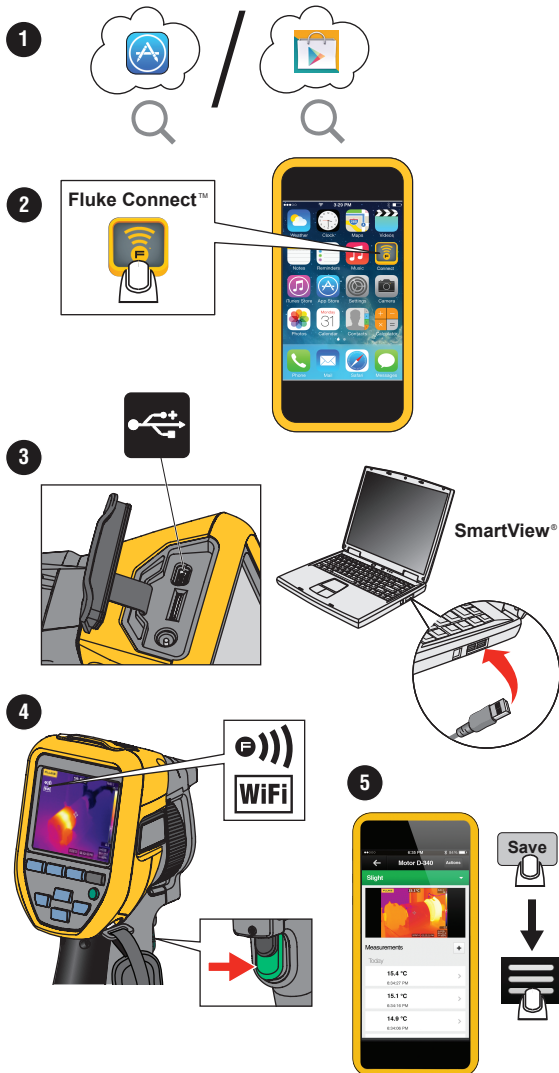

Fluke Connect™

To download the Fluke Connect™ mobile software app, go to iTunes or Google Play Store.

Go to www.flukeconnect.com

TiS10, TiS20, TiS40, TiS45 TiS50, TiS55, TiS60, TiS65

Performance Series Thermal Imager

Quick Reference Guide

⚠️ Warning

To prevent possible electrical shock, fire, or personal injury, read all “Safety Information” before you use this Product.

Go to www.fluke.com to register your product and find more information.