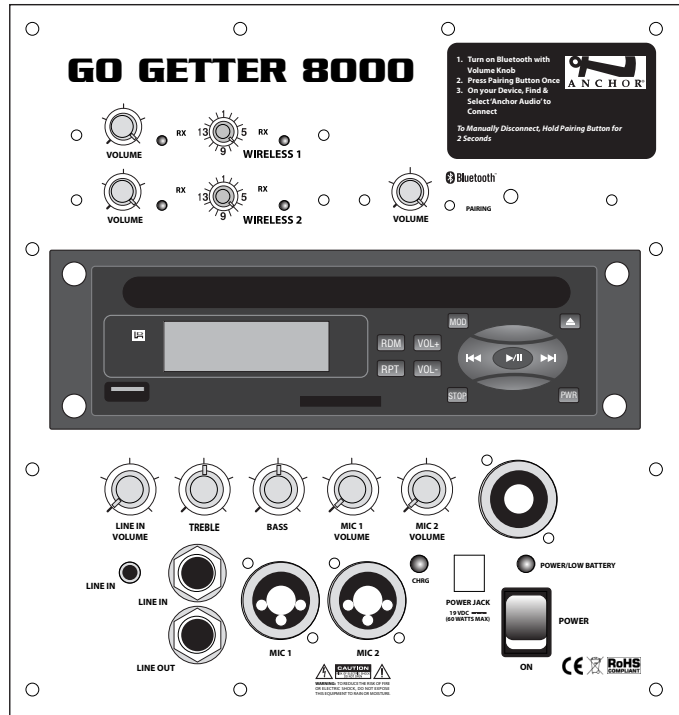

 **Bluetooth**

Go Getter

Sound System

**COMES WITH
BUILT-IN
BLUETOOTH**

- Reaches Crowds of 500+
- Up to Two Optional Built-in Wireless Receivers
- Comes with Standard Built-in Bluetooth
- Optional Built-in CD/MP3 Combo Player
- Battery Powered
- Lightweight - just 20 lbs.

The Go Getter is perfect for voice projection in an indoor or outdoor setting, and for playing music during school activities. The unit delivers 109dB of intelligible speech, and is designed for users with little-to-no technical background.

(GG-8000CU2 Back Panel Shown)

Features

- Reach Crowds of 500+
- True AC/DC - 110/220V Power Supply
- Single or Dual UHF Wireless with 16 User Selectable Channels
- Optional CD/MP3 Combo Player
- Comes with Standard Built-in Bluetooth
- Remote Control for CD/MP3 Combo Player
- LED Displays Charging and Low Battery
- Two Microphone Combo Input Jacks
- 6.5" Woven Fiber Woofer & High-Output Horn Tweeter
- Lightweight at just 20 Pounds
- Improved "Limiter" Circuitry Reduces Distortion & Increases Intelligibility
- Operates 6 - 8 Hours on a Single Charge
- Speaker Out to Power Companion Speaker

TECHNICAL SPECIFICATIONS

Rated Power Output	75 watts AC/DC mode
Max SPL @ Rated Power	109dB @ 1 meter
Frequency Response	60 Hz - 16 kHz
AC Power Reqs.	90 - 264 VAC, 50/60 Hz
Dimensions (HWD)	18" x 11" x 9" (46 x 28 x 23 cm)
Weight (AC/DC)	20 lbs/ 9.07 Kg
Inputs	Microphone (Two combo) Lo-Z (1 K Ω), balanced, XLR 12 VDC condenser microphone phantom power
Auxiliary (line) Outputs	Hi-Z (10 K Ω), balanced 1/4" phone Hi-Z (10 K Ω), balanced 1/4" phone
Line (post fader)	Lo-Z, buffered, 1/4" unbalanced/balanced
Speaker Out	4-pole Neutrik Speakon [®] jack