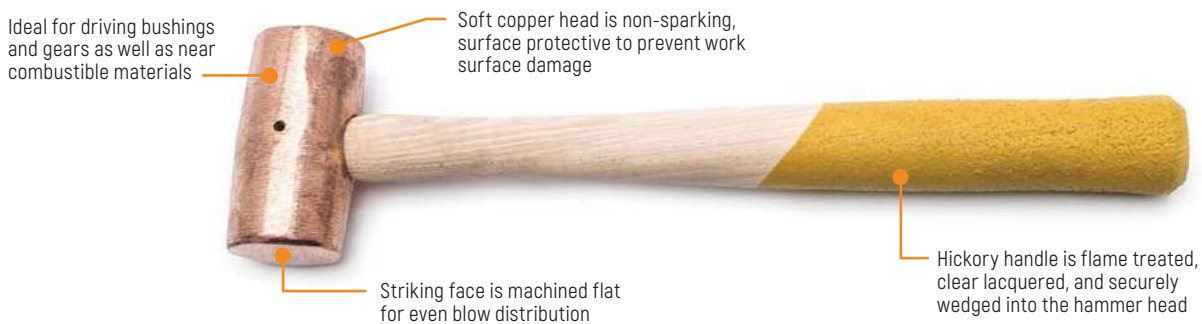

Copper Hammers, Hickory Handles

Sku #	Description	Type	Head	Handle	Overall Length	Weight
69-480G	Copper Hammer	Copper	Standard	Hickory	13.00"	1.50 lb
69-485G	Copper Hammer	Copper	Standard	Hickory	14.00"	2.00 lb