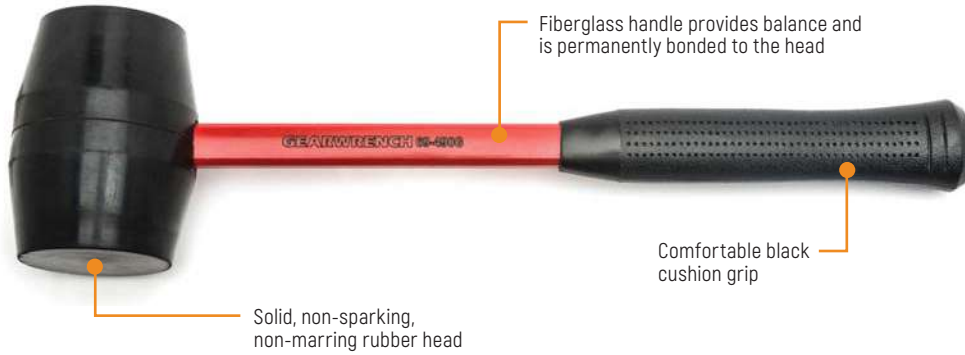

Rubber Mallets

SKU #	Description	Type	Head	Handle	Overall Length	Weight
69-490G	Rubber Mallet	Rubber	Mallet	Fiberglass w/Cushion Grip	12.00"	2.00 lb
82259	Rubber Mallet	Rubber	Mallet	Hickory	11.00"	16.00 oz

Hammer Sets

- Popular starter set of hammers and mallets
- Precision hardened striking face
- Durable storage tray
- Molded comfort grip handles

SKU #	Description	Includes	Sizes
82303D	5 Pc. Hammer Set	Ball Pein Hammer, Fiberglass	16 oz
		Drilling Hammer	3 lb
		Dead Blow Hammer, Composite Handle	16 oz
		Rubber Mallet, Wood Hickory Handle	16 oz
		Soft Face Hammer, Removable Caps	12 oz

- General body tool and dolly set
- Hickory handles
- Fine polished surfaces on dollies
- Soft and cross faced striking surfaces
- Includes a storage case

SKU #	Description	Includes
82302	7 Pc. Body Hammer / Tool Set	Smooth Faced Bumping Hammer w/Square & Round Face
		Smooth Faced Cross Chisel Hammer
		Crossed Face Shrinking Hammer
		General Purpose Dolly
		Toe Dolly
		Wedge Dolly
		Heel Dolly