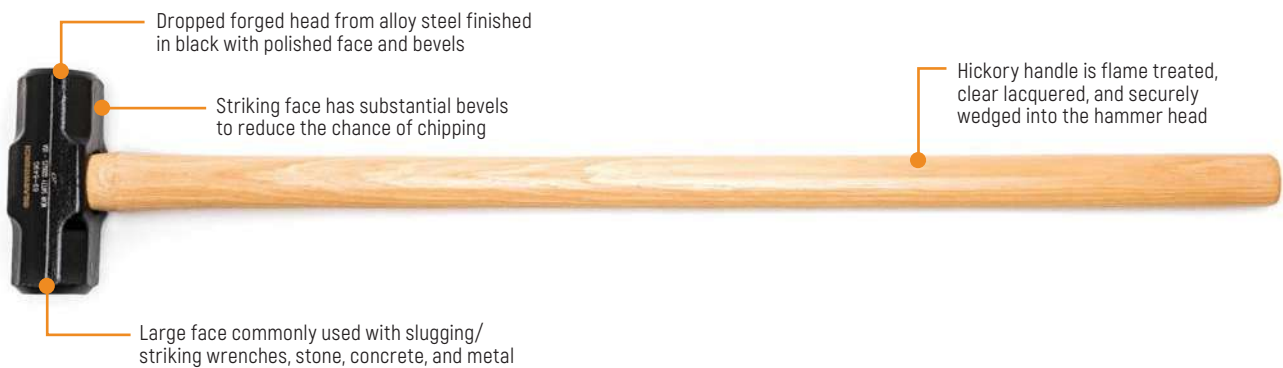

Double Face Sledge Hammers

SKU #	Description	Type	Head	Handle	Overall Length	Weight
69-649G	Double Face Sledge Hammer	Steel	Sledge	Hickory	36.00"	6.00 lb
69-653G	Double Face Sledge Hammer	Steel	Sledge	Hickory	36.00"	10.00 lb