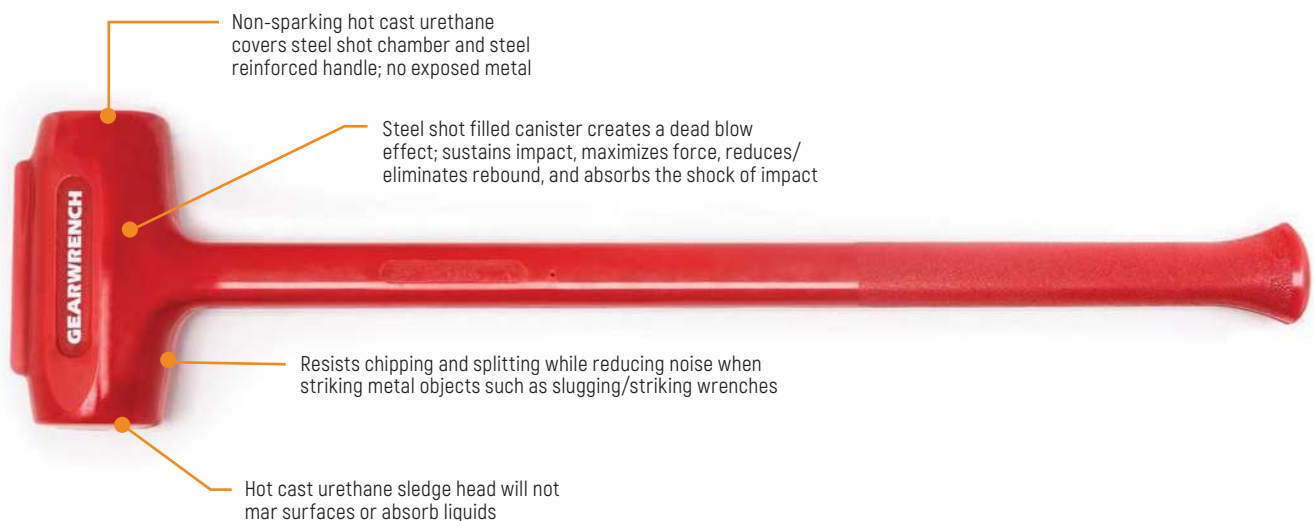

Sledge Head One-Piece Dead Blow Hammers

SKU #	Description	Type	Head	Handle	Overall Length	Weight
69-550G	Sledge Head One-Piece Dead Blow Hammer	Dead Blow	Sledge	One Piece Urethane	20.00"	5.00 lb
69-551G	Sledge Head One-Piece Dead Blow Hammer	Dead Blow	Sledge	One Piece Urethane	30.00"	8.00 lb
69-552G	Sledge Head One-Piece Dead Blow Hammer	Dead Blow	Sledge	One Piece Urethane	30.00"	10.50 lb
69-554G	Sledge Head One-Piece Dead Blow Hammer	Dead Blow	Sledge	One Piece Urethane	36.00"	11.50 lb