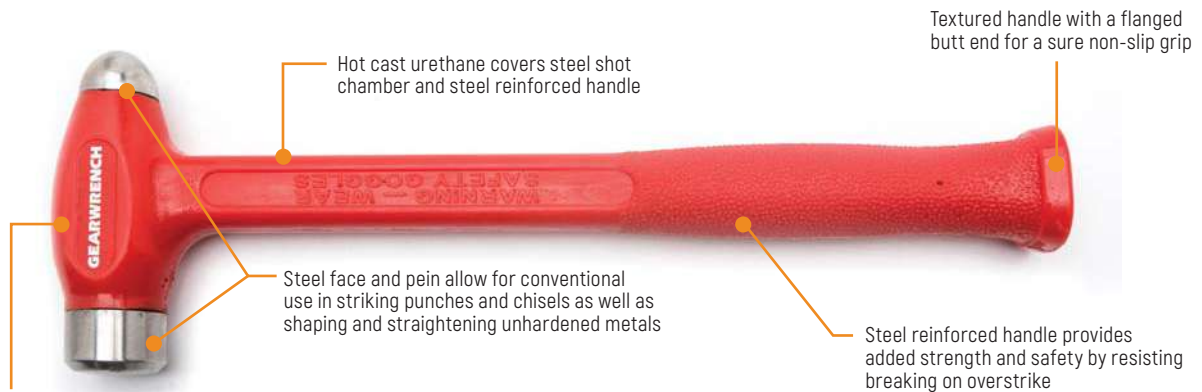

GTW **GEARWRENCH**[®]

FORGE AHEAD

Hammer Guide

Includes: Standard and Specialty Hammers, Sets and Open Stock

**LIFETIME
WARRANTY**

MaxxLock™ Hammers

MaxxLock™ head-to-handle locking system: combination of locking components and epoxy develops more than 10,000 pounds of pull-off resistance for safety and durability

SKU #	Description	Type	Head	Handle	Overall Length	Weight
69-713G	MaxxLock™ Ball Pein Hammer	Steel	Ball Pein	Composite	14.00"	24.00 oz
69-715G	MaxxLock™ Ball Pein Hammer	Steel	Ball Pein	Composite	14.00"	2.00 lb
69-717G	MaxxLock™ Brass Sledge Hammer	Brass	Sledge	Composite	14.00"	2.50 lb
69-719G	MaxxLock™ Brass Sledge Hammer	Brass	Sledge	Composite	14.00"	4.00 lb
69-700G	MaxxLock™ Sledge Hammer	Steel	Sledge	Composite	14.00"	3.00 lb
69-701G	MaxxLock™ Sledge Hammer	Steel	Sledge	Composite	14.00"	4.00 lb
69-703G	MaxxLock™ Sledge Hammer	Steel	Sledge	Composite	24.00"	6.00 lb
69-705G	MaxxLock™ Sledge Hammer	Steel	Sledge	Composite	24.00"	8.00 lb
69-707G	MaxxLock™ Sledge Hammer	Steel	Sledge	Composite	32.00"	8.00 lb
69-709G	MaxxLock™ Sledge Hammer	Steel	Sledge	Composite	32.00"	10.00 lb
69-711G	MaxxLock™ Sledge Hammer	Steel	Sledge	Composite	32.00"	12.00 lb

Dead Blow Ball Pein Hammers

Steel shot filled canister creates a dead blow effect; sustains impact, maximizes force, reduces/eliminates rebound, and absorbs the shock of impact

SKU #	Description	Type	Head	Handle	Overall Length	Weight
68-516G	Dead Blow Ball Pein Hammer	Dead Blow	Ball Pein	One Piece Urethane	13.00"	16.00 oz
68-524G	Dead Blow Ball Pein Hammer	Dead Blow	Ball Pein	One Piece Urethane	13.00"	24.00 oz
68-532G	Dead Blow Ball Pein Hammer	Dead Blow	Ball Pein	One Piece Urethane	14.00"	32.00 oz
68-540G	Dead Blow Ball Pein Hammer	Dead Blow	Ball Pein	One Piece Urethane	16.00"	40.00 oz