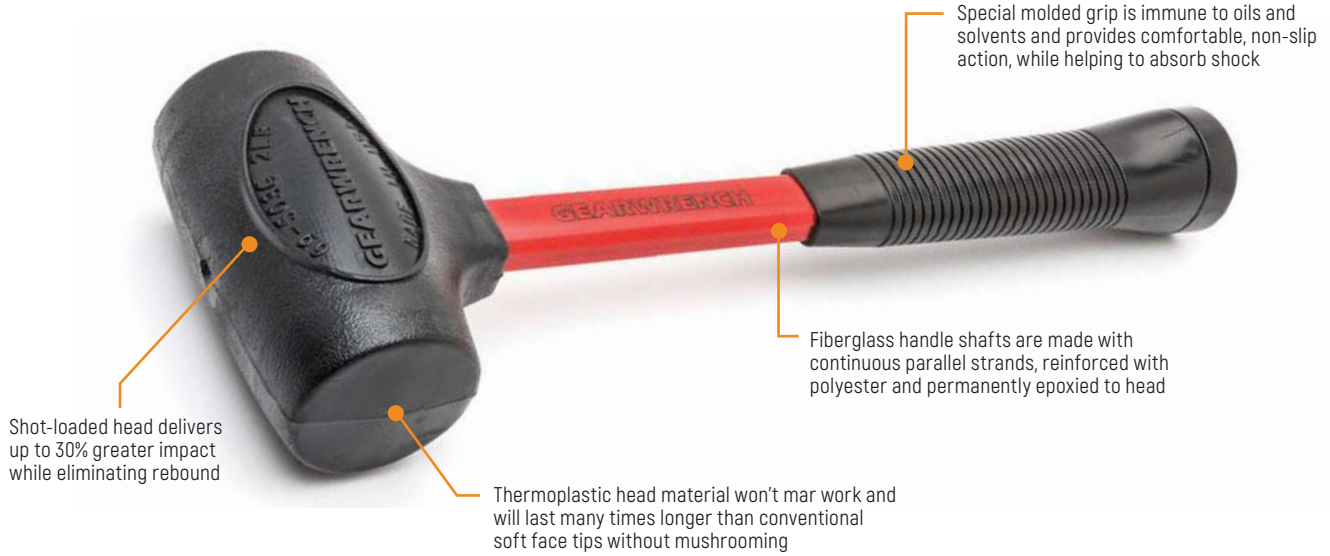

Powerdrive Dead Blow Hammers

SKU #	Description	Type	Head	Handle	Overall Length	Weight
69-501G	Powerdrive Dead Blow Hammer	Dead Blow	Standard	Fiberglass w/Cushion Grip	19.00"	16.00 oz
69-503G	Powerdrive Dead Blow Hammer	Dead Blow	Standard	Fiberglass w/Cushion Grip	19.00"	32.00 oz
69-505G	Powerdrive Dead Blow Hammer	Dead Blow	Standard	Fiberglass w/Cushion Grip	19.00"	48.00 oz
69-507G	Powerdrive Dead Blow Hammer	Dead Blow	Standard	Fiberglass w/Cushion Grip	19.00"	64.00 oz