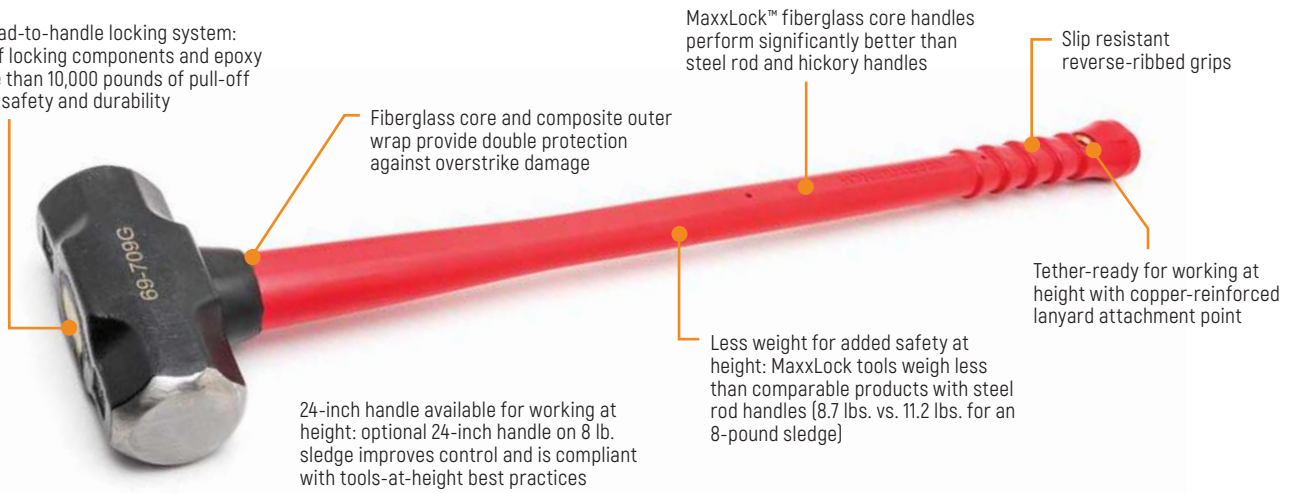

GTW **GEARWRENCH**[®]

FORGE AHEAD

Hammer Guide

Includes: Standard and Specialty Hammers, Sets and Open Stock

**LIFETIME
WARRANTY**

MaxxLock™ Hammers

MaxxLock™ head-to-handle locking system: combination of locking components and epoxy develops more than 10,000 pounds of pull-off resistance for safety and durability

SKU #	Description	Type	Head	Handle	Overall Length	Weight
69-713G	MaxxLock™ Ball Pein Hammer	Steel	Ball Pein	Composite	14.00"	24.00 oz
69-715G	MaxxLock™ Ball Pein Hammer	Steel	Ball Pein	Composite	14.00"	2.00 lb
69-717G	MaxxLock™ Brass Sledge Hammer	Brass	Sledge	Composite	14.00"	2.50 lb
69-719G	MaxxLock™ Brass Sledge Hammer	Brass	Sledge	Composite	14.00"	4.00 lb
69-700G	MaxxLock™ Sledge Hammer	Steel	Sledge	Composite	14.00"	3.00 lb
69-701G	MaxxLock™ Sledge Hammer	Steel	Sledge	Composite	14.00"	4.00 lb
69-703G	MaxxLock™ Sledge Hammer	Steel	Sledge	Composite	24.00"	6.00 lb
69-705G	MaxxLock™ Sledge Hammer	Steel	Sledge	Composite	24.00"	8.00 lb
69-707G	MaxxLock™ Sledge Hammer	Steel	Sledge	Composite	32.00"	8.00 lb
69-709G	MaxxLock™ Sledge Hammer	Steel	Sledge	Composite	32.00"	10.00 lb
69-711G	MaxxLock™ Sledge Hammer	Steel	Sledge	Composite	32.00"	12.00 lb

Dead Blow Ball Pein Hammers

Steel shot filled canister creates a dead blow effect; sustains impact, maximizes force, reduces/eliminates rebound, and absorbs the shock of impact

SKU #	Description	Type	Head	Handle	Overall Length	Weight
68-516G	Dead Blow Ball Pein Hammer	Dead Blow	Ball Pein	One Piece Urethane	13.00"	16.00 oz
68-524G	Dead Blow Ball Pein Hammer	Dead Blow	Ball Pein	One Piece Urethane	13.00"	24.00 oz
68-532G	Dead Blow Ball Pein Hammer	Dead Blow	Ball Pein	One Piece Urethane	14.00"	32.00 oz
68-540G	Dead Blow Ball Pein Hammer	Dead Blow	Ball Pein	One Piece Urethane	16.00"	40.00 oz