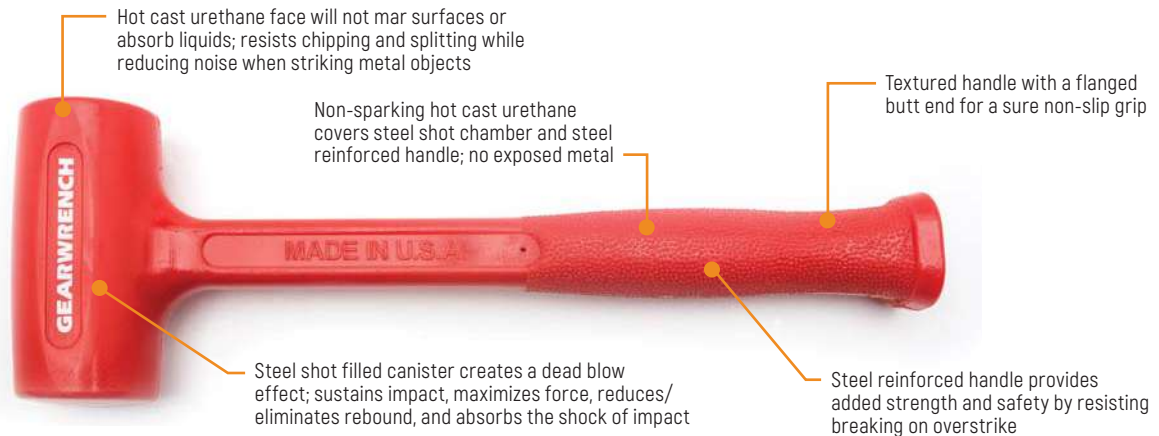

Standard Head Dead Blow Hammers

SKU #	Description	Type	Head	Handle	Overall Length	Weight
69-530G	One-Piece Dead Blow Hammer	Dead Blow	Standard	One Piece Urethane	10.00"	10.00 oz
69-531G	One-Piece Dead Blow Hammer	Dead Blow	Standard	One Piece Urethane	11.00"	18.00 oz
69-532G	One-Piece Dead Blow Hammer	Dead Blow	Standard	One Piece Urethane	13.00"	21.00 oz
69-533G	One-Piece Dead Blow Hammer	Dead Blow	Standard	One Piece Urethane	14.00"	42.00 oz
69-534G	One-Piece Dead Blow Hammer	Dead Blow	Standard	One Piece Urethane	15.00"	52.00 oz
82240*	Dead Blow Hammer	Dead Blow	Standard	Rubber	11.00"	18.00 oz
82241*	Dead Blow Hammer	Dead Blow	Standard	Rubber	12.00"	24.00 oz
82242*	Dead Blow Hammer	Dead Blow	Standard	Rubber	14.00"	33.00 oz
82243*	Dead Blow Hammer	Dead Blow	Standard	Rubber	15.00"	49.00 oz
82244*	Dead Blow Hammer	Dead Blow	Standard	Rubber	15.00"	54.00 oz

*Hammer not made in USA