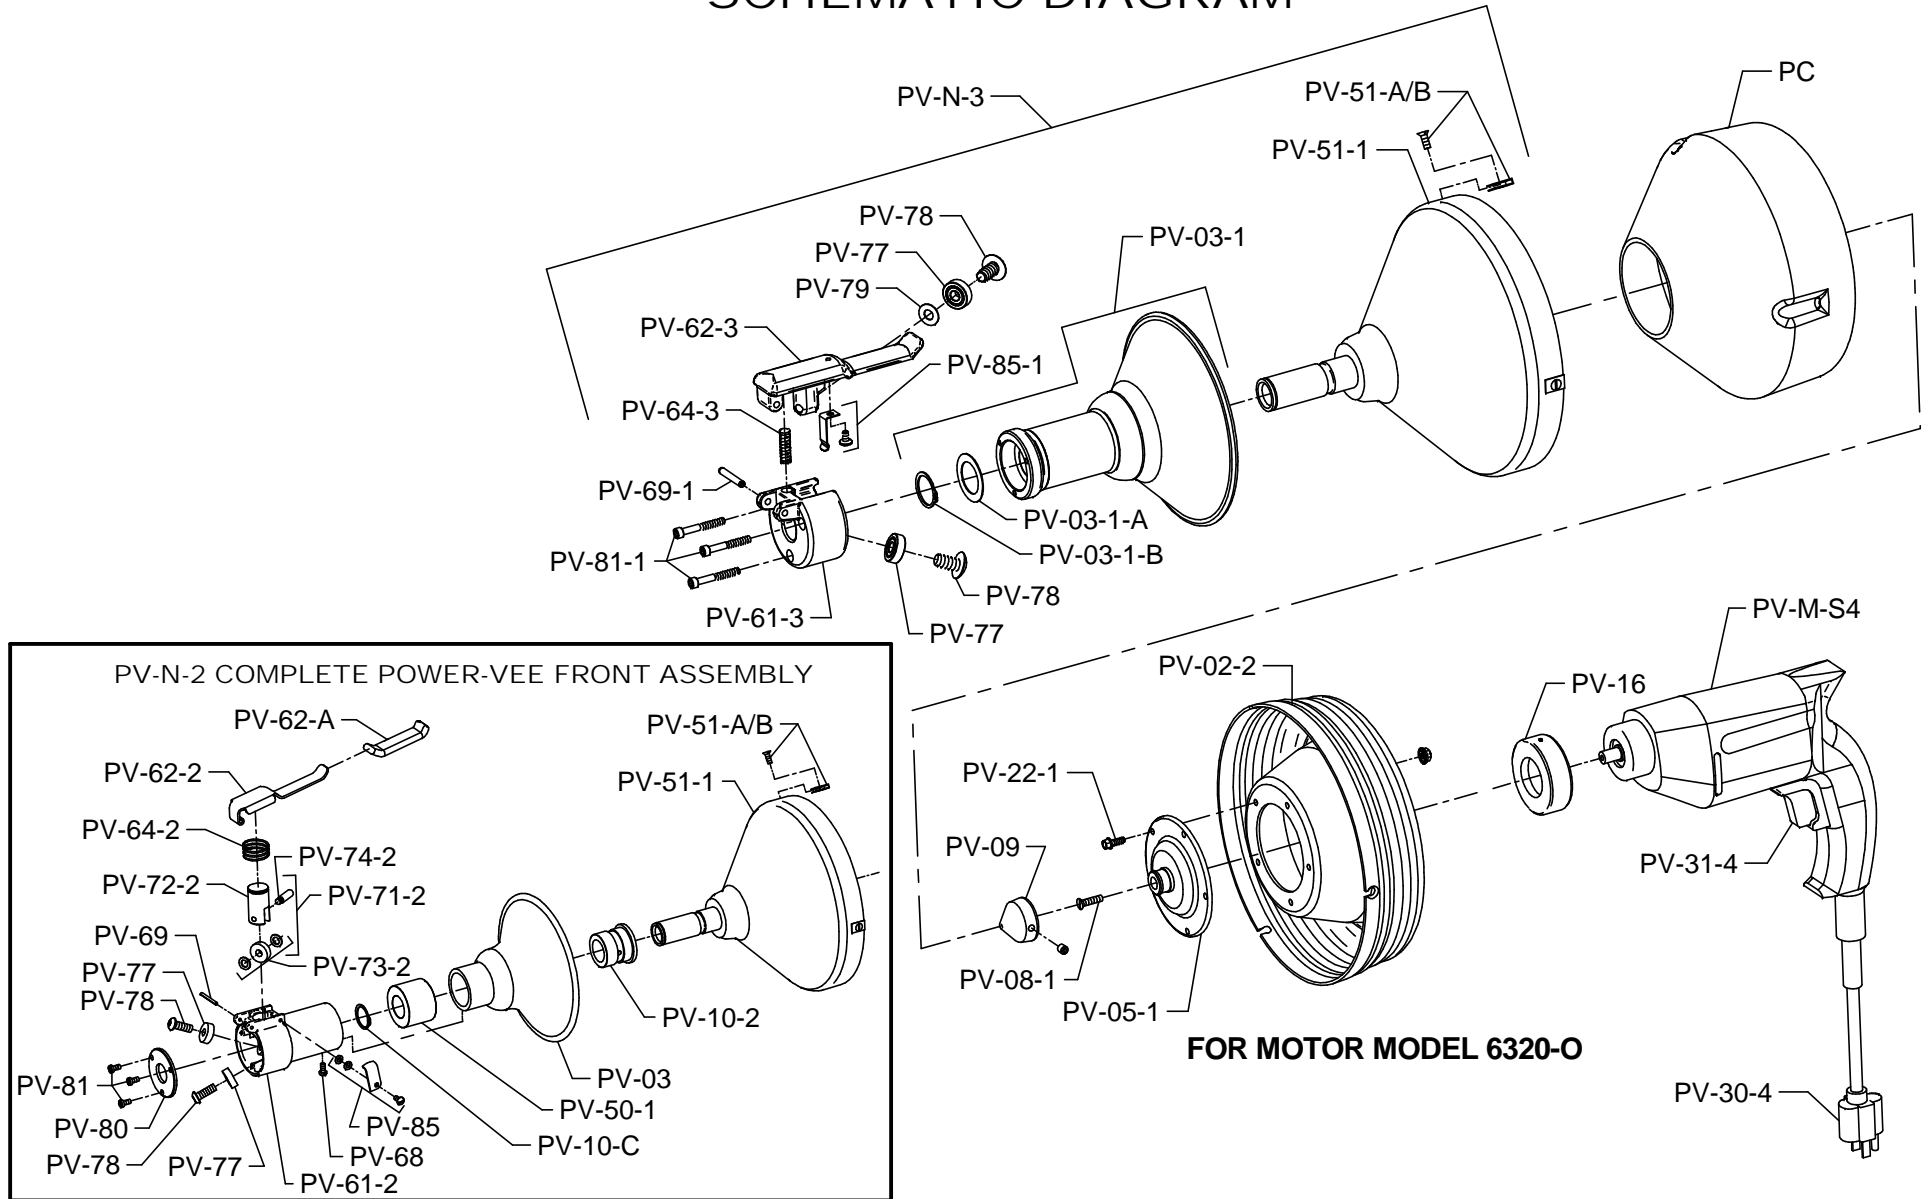

POWER-VEE SCHEMATIC DIAGRAM

IMPORTANT: When ordering, give Serial Number of Machine.