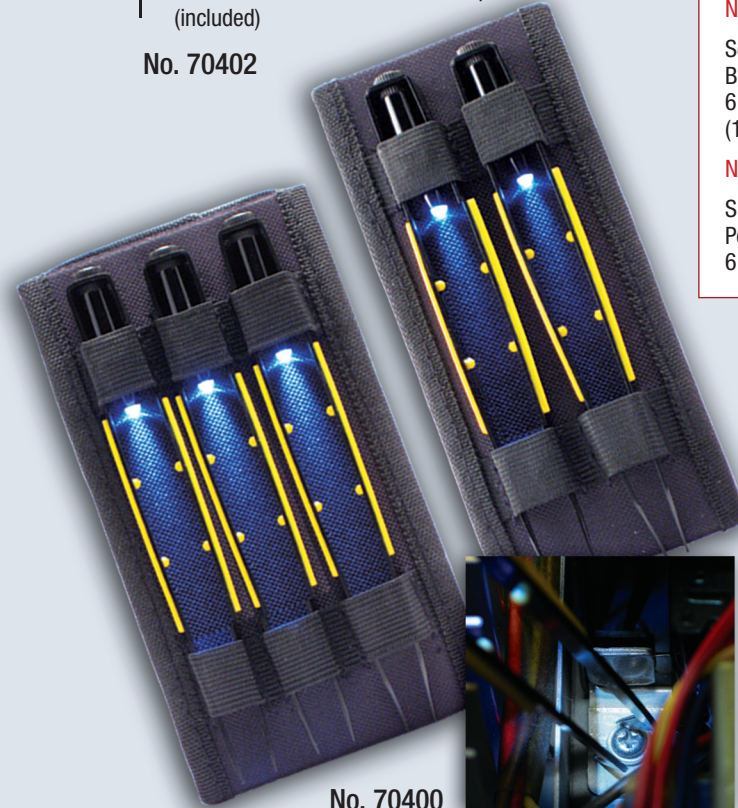

No. 582

Telescoping Mini-Lite with Magnetic Pick-Up

- A powerful permanent magnetic pick-up tool
- Ideal for retrieving steel and iron parts from hard-to-reach and see work areas
- Magnet is fitted in a 5-1/2" (140mm) long ergonomically designed handle
- Mini-Lite is fastened to a chrome plated brass wand with a double ball joint
- Ball and socket feature for simple, positive adjustments
- Light Bulb life of 100,000 hours of continuous use
- Power Source: 4 Alkaline, "LR41", batteries with a battery life of 48 continuous hours

Telescoping Lighted Inspection Mirrors

- 2 Extra bright LED lights facilitate the inspection of hard-to-see and hard-to-reach areas
- Ideal for toolmakers, machinists, inspectors and mechanics
- 360° Swivel double ball joint
- 80560:
 - 2 x 3 in. fully polished glass mirror is shatter-resistant
 - 12.25 in. extends to 33 in.
 - Power Source: 2 "CF2032" batteries (included)
- 80577:
 - 1.85 in. diameter fully polished glass mirror is shatter-resistant
 - 11.5 in. extends to 34.25 in.
 - Power Source: 2 "CF2032" batteries (included)

No. 80577

No. 80560

Lighted Tweezers

- Push On/Push Off powerful LED light
- Non-slip comfort grip
- Heat treated steel
- Corrosion resistant non-glare black finish
- Tweezers are approximately 6.25" (159mm) long
- Sets come with heavy-duty ballistic nylon carrying case
- Power Source: 3 "LR41" batteries per tweezer (included)

No. 70402

No. 70400

No. 70403

- No. 70403
Serrated Blunt Tip
6.25" (158 mm)
- No. 70408
Serrated Blunt Tip
6.5" (165 mm)
- No. 70401
Smooth Pointed Tip
6.25"

No. 70408

Lighted Magnifier

- Push On / Push Off Powerful LED light
- Contoured Handle for Handheld Use
- Integrated Stand for Hands-Free Use
- Shatter-Resistant Lens
- 3-1/2" Lens Diameter (89mm)
- 3X Magnification (6X Inset Lens)
- Power Source: 2 "AA" batteries (included)