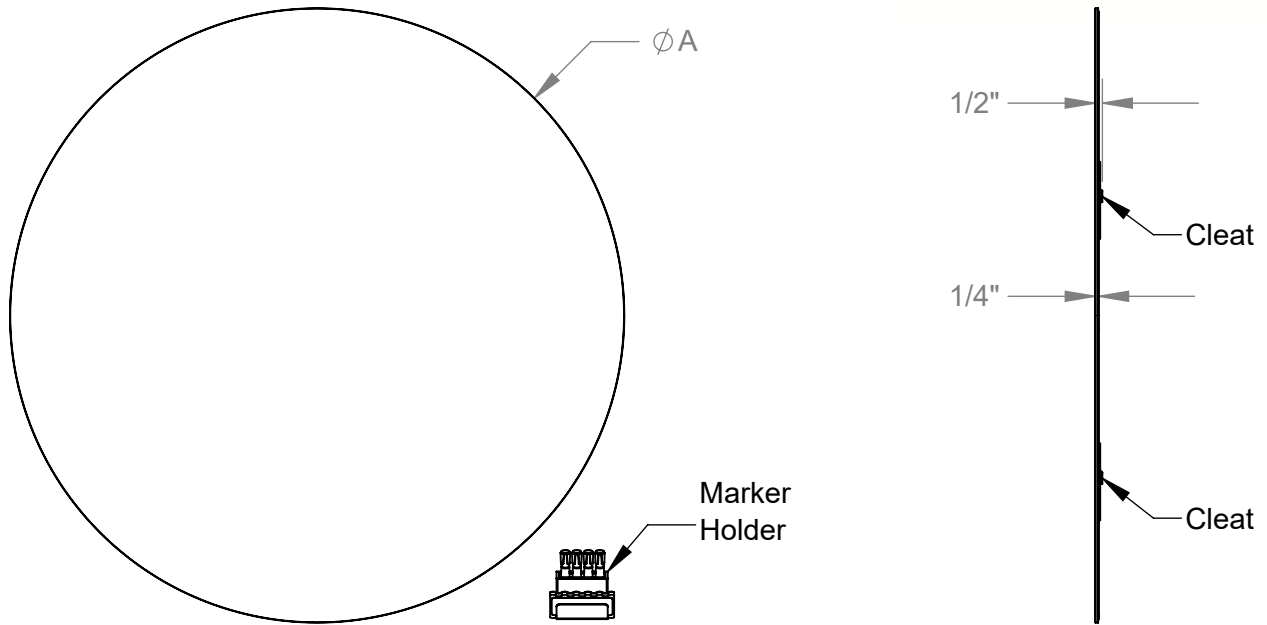

Coda Low Profile Glass Whiteboard / CDA

Product Specifications

Materials:

- Board Surfaces: 1/4" thick, tempered low iron glass
- Cleat: 14 ga. Galvanized steel

Features:

- Available in magnetic and non-magnetic
- Available in 3 sizes
- Available in standard and custom colors using water based paint
- Optional custom design artwork and logo available
- Includes magnetic eraser and 4 assorted color magnetic markers, magnetic boards include 4 rare earth magnets
- Board is guaranteed for 50 years

Notes:

- Indoor use only

| Part Numbers | A | Weight Non-Mag / Mag |
|--------------|-----|-------------------------|
| CDAGX24XX | 24" | 11.0 lbs. / 14.4 lbs. |
| CDAGX36XX | 36" | 23.5 lbs. / 31.3 lbs. |
| CDAGX48XX | 48" | 41.6 lbs. / 55.6 lbs. |