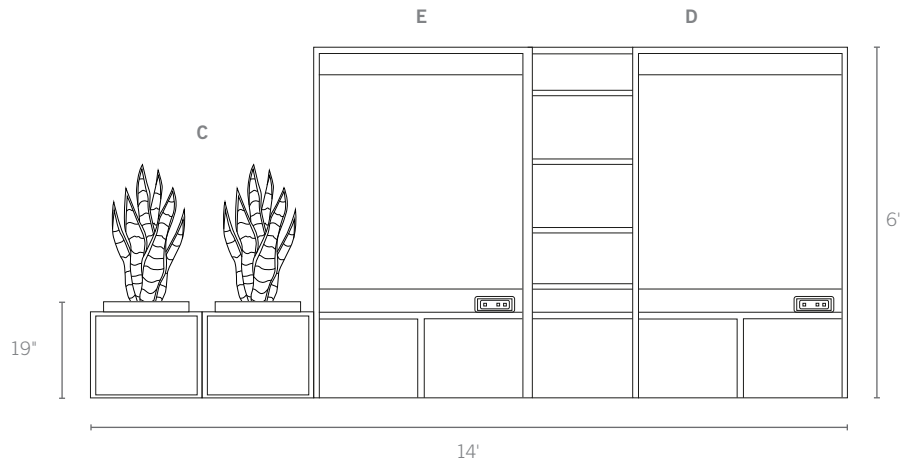

Corporate Lounges

Label	ID	Description	Quantity
C	DEF4P_	19"H x 48"W Define Planter Uniter (Plants not included)	1
E	DEF4C_E	6'H x 4'W Define Collaboration Unit with Electric	1
	DEFW4845	Side 1: 48"H x 45"W Laminate Whiteboard	1
	DEFGSM4845_	Side 2: 48"H x 45"W Magnetic Glassboard	1
D	DEF6C_E	6'H x 6'W Define Collaboration Unit with Electric	1
	DEFT4845_	Side 1: 48"H x 45"W Fabric Tackboard	1
	DEFW4845_	Side 2: 48"H x 45"W Laminate Whiteboard	1