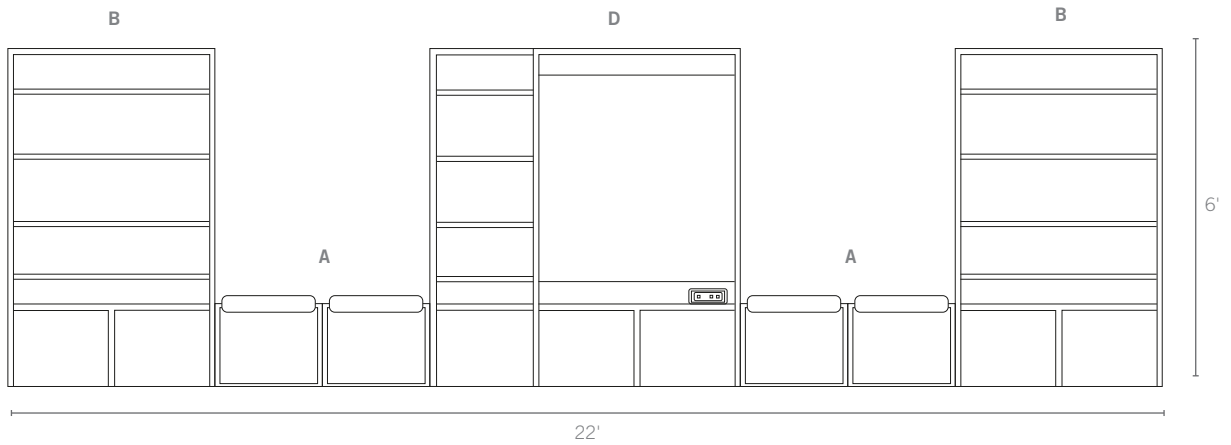

TYPICAL CONFIGURATIONS

Lobbies and Reception Areas

Label	ID	Description	Quantity
A	DEF4B_	19"H x 48"W Define Bench Unit with Fabric Seating	2
B	DEF4S_	6'H x 4"W Define Shelf Display Unit	2

Label	ID	Description	Quantity
C	DEF4P_	19"H x 48"W Define Planter Unit (Plants not included)	1
D	DEF6C_	6'H x 6"W Define Collaboration Unit	1
	DEFGSN4845_	Side 1: 48"H x 45"W Non-Magnetic Glassboard	1
	DEFM4845_	Side 2: 48"H x 45"W Acoustic Panel with Monitor Mount	1
A	DEF4B_	19"H x 48"W Define Bench Unit	1

Lobbies and Reception Areas

Label	ID	Description	Quantity
B	DEF4S_	6'H x 4'W Define Shelf Display Unit	2
A	DEF4B_	19"H x 48"W Define Bench Unit with Fabric Seating	2
D	DEF6C_E	6' Define Collaboration Unit with Electric	1
	DEFA4845_	Side 1: 48"H x 45"W Acoustic Panel	1
	DEFGSM4845_	Side 2: 48"H x 45"W Magnetic Glassboard	1

Open Work Areas

Label	ID	Description	Quantity
B	DEF4S_	6'H x 4'W Define Shelf Display Unit	1
D	DEF6C_	6'H x 6'W Define Collaboration Unit	1
	DEFGSM4845_	Side 1: 48"H x 45"W Magnetic Glassboard	1
	DEFA4845_	Side 2: 48"H x 45"W Acoustic Panel	1
A	DEF4B_	19"H x 48"W Define Bench Unit	1

Open Work Areas

Label	ID	Description	Quantity
E	DEF4C_E	6'H x 4'W Define Collaboration Unit with Electric	1
	DEFT4845_	Side 1: 48"H x 45"W Fabric Tackboard	1
	DEFGSM4845_	Side 2: 48"H x 45"W Magnetic Glassboard	1
D	DEF6C_E	6'H x 6'W Define Collaboration Unit with Electric	1
	DEFA4845_	Side 1: 48"H x 45"W Acoustic Panel	1
	DEFGSM4845_	Side 2: 48"H x 45"W Magnetic Glassboard	1
B	DEF4S_	6'H x 4'W Define Shelf Display Unit	1