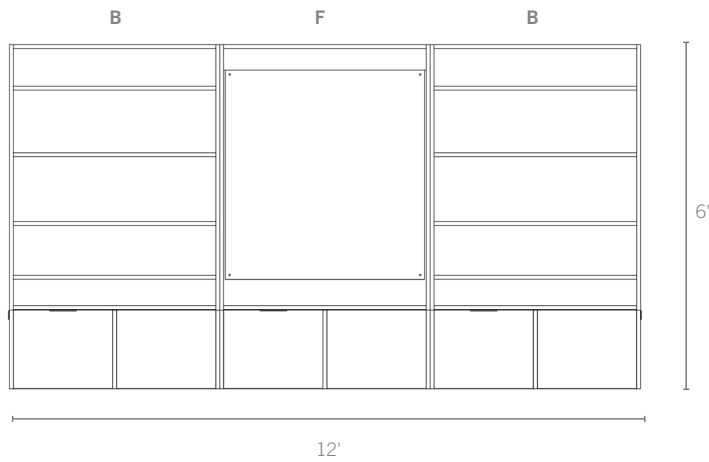

Lobbies and Reception Areas

Label	ID	Description	Quantity
B	DEF4S_	6'H x 4'W Define Shelf Display Unit	2
A	DEF4B_	19"H x 48"W Define Bench Unit with Fabric Seating	2
D	DEF6C_E	6' Define Collaboration Unit with Electric	1
	DEFA4845_	Side 1: 48"H x 45"W Acoustic Panel	1
	DEFGSM4845_	Side 2: 48"H x 45"W Magnetic Glassboard	1

Open Work Areas

Label	ID	Description	Quantity
B	DEF4S_	6'H x 4'W Define Shelf Display Unit	1
D	DEF6C_	6'H x 6'W Define Collaboration Unit	1
	DEFGSM4845_	Side 1: 48"H x 45"W Magnetic Glassboard	1
	DEFA4845_	Side 2: 48"H x 45"W Acoustic Panel	1
A	DEF4B_	19"H x 48"W Define Bench Unit	1

Open Work Areas

Label	ID	Description	Quantity
E	DEF4C_E	6'H x 4'W Define Collaboration Unit with Electric	1
	DEFT4845_	Side 1: 48"H x 45"W Fabric Tackboard	1
	DEFGSM4845_	Side 2: 48"H x 45"W Magnetic Glassboard	1
D	DEF6C_E	6'H x 6'W Define Collaboration Unit with Electric	1
	DEFA4845_	Side 1: 48"H x 45"W Acoustic Panel	1
	DEFGSM4845_	Side 2: 48"H x 45"W Magnetic Glassboard	1
B	DEF4S_	6'H x 4'W Define Shelf Display Unit	1

Label	ID	Description	Quantity
B	DEF4S_	6'H x 4'W Define Shelf Display Unit	2
F	DEF4C_	4'H x 4'W Define Collaboration Unit	1
	DEFGSM4845_	Side 1: 48"H x 45"W Magnetic Glassboard	1
	DEFT4845_	Side 2: 48"H x 45"W Fabric Tackboard	1