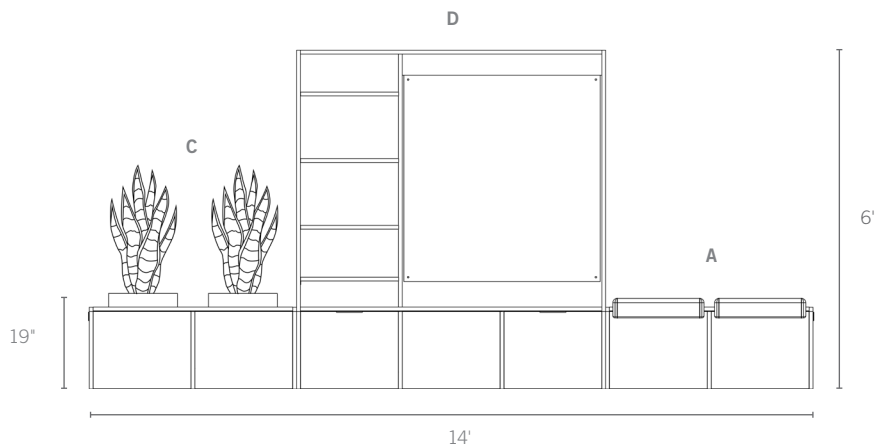

TYPICAL CONFIGURATIONS

Lobbies and Reception Areas

Label	ID	Description	Quantity
A	DEF4B_	19"H x 48"W Define Bench Unit with Fabric Seating	2
B	DEF4S_	6'H x 4"W Define Shelf Display Unit	2

Label	ID	Description	Quantity
C	DEF4P_	19"H x 48"W Define Planter Unit (Plants not included)	1
D	DEF6C_	6'H x 6"W Define Collaboration Unit	1
	DEFGSN4845_	Side 1: 48"H x 45"W Non-Magnetic Glassboard	1
	DEFM4845_	Side 2: 48"H x 45"W Acoustic Panel with Monitor Mount	1
A	DEF4B_	19"H x 48"W Define Bench Unit	1

Lobbies and Reception Areas

Label	ID	Description	Quantity
B	DEF4S_	6'H x 4'W Define Shelf Display Unit	2
A	DEF4B_	19"H x 48"W Define Bench Unit with Fabric Seating	2
D	DEF6C_E	6' Define Collaboration Unit with Electric	1
	DEFA4845_	Side 1: 48"H x 45"W Acoustic Panel	1
	DEFGSM4845_	Side 2: 48"H x 45"W Magnetic Glassboard	1

Open Work Areas

Label	ID	Description	Quantity
B	DEF4S_	6'H x 4'W Define Shelf Display Unit	1
D	DEF6C_	6'H x 6'W Define Collaboration Unit	1
	DEFGSM4845_	Side 1: 48"H x 45"W Magnetic Glassboard	1
	DEFA4845_	Side 2: 48"H x 45"W Acoustic Panel	1
A	DEF4B_	19"H x 48"W Define Bench Unit	1

Label	ID	Description	Quantity
C	DEF4P_	19"H x 48"W Define Planter Uniter (Plants not included)	1
B	DEF4S_	6'H x 4'W Define Shelf Display Unit	1