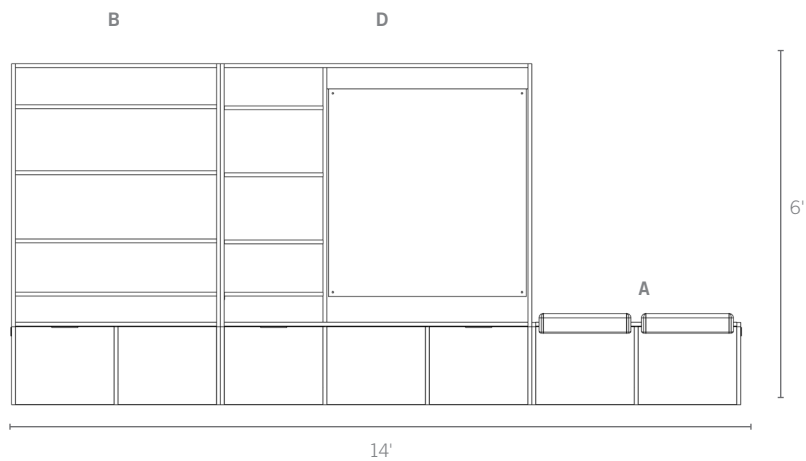

TYPICAL CONFIGURATIONS

Lobbies and Reception Areas

Label	ID	Description	Quantity
A	DEF4B_	19"H x 48"W Define Bench Unit with Fabric Seating	2
B	DEF4S_	6'H x 4"W Define Shelf Display Unit	2

Label	ID	Description	Quantity
C	DEF4P_	19"H x 48"W Define Planter Unit (Plants not included)	1
D	DEF6C_	6'H x 6"W Define Collaboration Unit	1
	DEFGSN4845_	Side 1: 48"H x 45"W Non-Magnetic Glassboard	1
	DEFM4845_	Side 2: 48"H x 45"W Acoustic Panel with Monitor Mount	1
A	DEF4B_	19"H x 48"W Define Bench Unit	1

Lobbies and Reception Areas

Label	ID	Description	Quantity
B	DEF4S_	6'H x 4'W Define Shelf Display Unit	2
A	DEF4B_	19"H x 48"W Define Bench Unit with Fabric Seating	2
D	DEF6C_E	6' Define Collaboration Unit with Electric	1
	DEFA4845_	Side 1: 48"H x 45"W Acoustic Panel	1
	DEFGSM4845_	Side 2: 48"H x 45"W Magnetic Glassboard	1

Open Work Areas

Label	ID	Description	Quantity
B	DEF4S_	6'H x 4'W Define Shelf Display Unit	1
D	DEF6C_	6'H x 6'W Define Collaboration Unit	1
	DEFGSM4845_	Side 1: 48"H x 45"W Magnetic Glassboard	1
	DEFA4845_	Side 2: 48"H x 45"W Acoustic Panel	1
A	DEF4B_	19"H x 48"W Define Bench Unit	1

Label	ID	Description	Quantity
C	DEF4P_	19"H x 48"W Define Planter Uniter (Plants not included)	1
B	DEF4S_	6'H x 4'W Define Shelf Display Unit	1