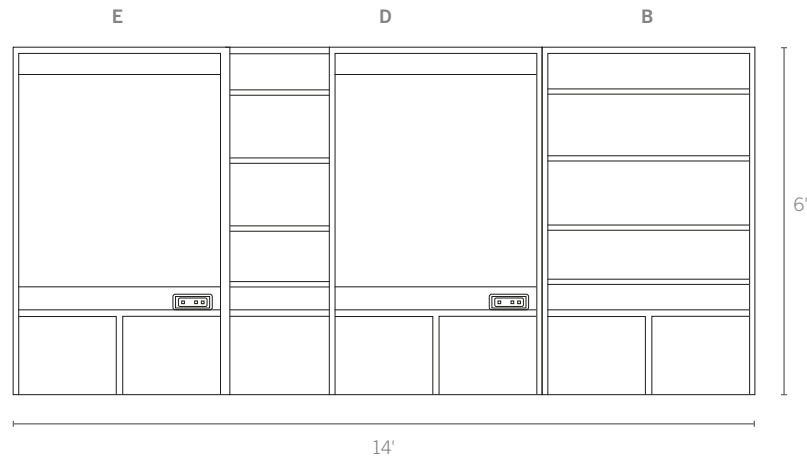

TYPICAL CONFIGURATIONS

Lobbies and Reception Areas

Label	ID	Description	Quantity
A	DEF4B_	19"H x 48"W Define Bench Unit with Fabric Seating	2
B	DEF4S_	6'H x 4"W Define Shelf Display Unit	2

Label	ID	Description	Quantity
C	DEF4P_	19"H x 48"W Define Planter Unit (Plants not included)	1
D	DEF6C_	6'H x 6"W Define Collaboration Unit	1
	DEFGSN4845_	Side 1: 48"H x 45"W Non-Magnetic Glassboard	1
	DEFM4845_	Side 2: 48"H x 45"W Acoustic Panel with Monitor Mount	1
A	DEF4B_	19"H x 48"W Define Bench Unit	1

Lobbies and Reception Areas

Label	ID	Description	Quantity
B	DEF4S_	6'H x 4'W Define Shelf Display Unit	2
A	DEF4B_	19"H x 48"W Define Bench Unit with Fabric Seating	2
D	DEF6C_E	6' Define Collaboration Unit with Electric	1
	DEFA4845_	Side 1: 48"H x 45"W Acoustic Panel	1
	DEFGSM4845_	Side 2: 48"H x 45"W Magnetic Glassboard	1

Open Work Areas

Label	ID	Description	Quantity
B	DEF4S_	6'H x 4'W Define Shelf Display Unit	1
D	DEF6C_	6'H x 6'W Define Collaboration Unit	1
	DEFGSM4845_	Side 1: 48"H x 45"W Magnetic Glassboard	1
	DEFA4845_	Side 2: 48"H x 45"W Acoustic Panel	1
A	DEF4B_	19"H x 48"W Define Bench Unit	1

Open Work Areas

Label	ID	Description	Quantity
E	DEF4C_E	6'H x 4'W Define Collaboration Unit with Electric	1
	DEFT4845_	Side 1: 48"H x 45"W Fabric Tackboard	1
	DEFGSM4845_	Side 2: 48"H x 45"W Magnetic Glassboard	1
D	DEF6C_E	6'H x 6'W Define Collaboration Unit with Electric	1
	DEFA4845_	Side 1: 48"H x 45"W Acoustic Panel	1
	DEFGSM4845_	Side 2: 48"H x 45"W Magnetic Glassboard	1
B	DEF4S_	6'H x 4'W Define Shelf Display Unit	1