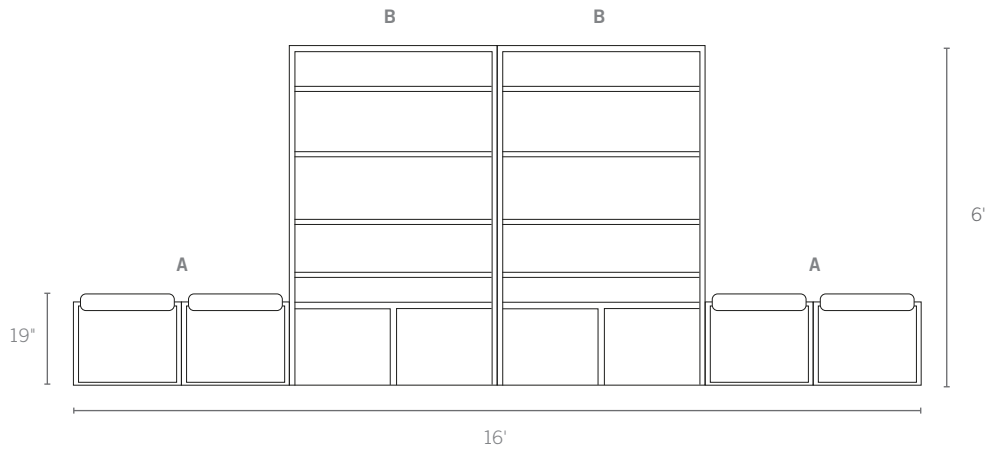

TYPICAL CONFIGURATIONS

Lobbies and Reception Areas

Label	ID	Description	Quantity
A	DEF4B_	19"H x 48"W Define Bench Unit with Fabric Seating	2
B	DEF4S_	6'H x 4"W Define Shelf Display Unit	2

Label	ID	Description	Quantity
C	DEF4P_	19"H x 48"W Define Planter Unit (Plants not included)	1
D	DEF6C_	6'H x 6"W Define Collaboration Unit	1
	DEFGSN4845_	Side 1: 48"H x 45"W Non-Magnetic Glassboard	1
	DEFM4845_	Side 2: 48"H x 45"W Acoustic Panel with Monitor Mount	1
A	DEF4B_	19"H x 48"W Define Bench Unit	1

Lobbies and Reception Areas

Label	ID	Description	Quantity
B	DEF4S_	6'H x 4'W Define Shelf Display Unit	2
A	DEF4B_	19"H x 48"W Define Bench Unit with Fabric Seating	2
D	DEF6C_E	6' Define Collaboration Unit with Electric	1
	DEFA4845_	Side 1: 48"H x 45"W Acoustic Panel	1
	DEFGSM4845_	Side 2: 48"H x 45"W Magnetic Glassboard	1

Open Work Areas

Label	ID	Description	Quantity
B	DEF4S_	6'H x 4'W Define Shelf Display Unit	1
D	DEF6C_	6'H x 6'W Define Collaboration Unit	1
	DEFGSM4845_	Side 1: 48"H x 45"W Magnetic Glassboard	1
	DEFA4845_	Side 2: 48"H x 45"W Acoustic Panel	1
A	DEF4B_	19"H x 48"W Define Bench Unit	1

Label	ID	Description	Quantity
B	DEF4S_	6'H x 4'W Define Shelf Display Unit	2
F	DEF4C_	4'H x 4'W Define Collaboration Unit	1
	DEFGSM4845_	Side 1: 48"H x 45"W Magnetic Glassboard	1
	DEFT4845_	Side 2: 48"H x 45"W Fabric Tackboard	1