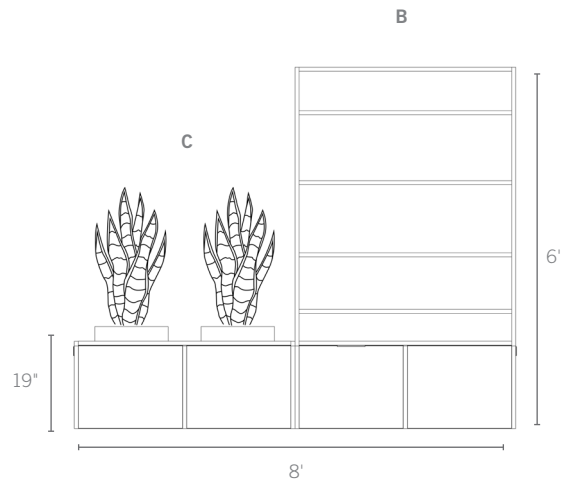

Open Work Areas

Label	ID	Description	Quantity
B	DEF4S_	6'H x 4'W Define Shelf Display Unit	1
D	DEF6C_	6'H x 6'W Define Collaboration Unit	1
	DEFGSM4845_	Side 1: 48"H x 45"W Magnetic Glassboard	1
	DEFA4845_	Side 2: 48"H x 45"W Acoustic Panel	1
A	DEF4B_	19"H x 48"W Define Bench Unit	1

Open Work Areas

Label	ID	Description	Quantity
E	DEF4C_E	6'H x 4'W Define Collaboration Unit with Electric	1
	DEFT4845_	Side 1: 48"H x 45"W Fabric Tackboard	1
	DEFGSM4845_	Side 2: 48"H x 45"W Magnetic Glassboard	1
D	DEF6C_E	6'H x 6'W Define Collaboration Unit with Electric	1
	DEFA4845_	Side 1: 48"H x 45"W Acoustic Panel	1
	DEFGSM4845_	Side 2: 48"H x 45"W Magnetic Glassboard	1
B	DEF4S_	6'H x 4'W Define Shelf Display Unit	1

Label	ID	Description	Quantity
B	DEF4S_	6'H x 4'W Define Shelf Display Unit	2
F	DEF4C_	4'H x 4'W Define Collaboration Unit	1
	DEFGSM4845_	Side 1: 48"H x 45"W Magnetic Glassboard	1
	DEFT4845_	Side 2: 48"H x 45"W Fabric Tackboard	1

Label	ID	Description	Quantity
C	DEF4P_	19"H x 48"W Define Planter Uniter (Plants not included)	1
B	DEF4S_	6'H x 4'W Define Shelf Display Unit	1