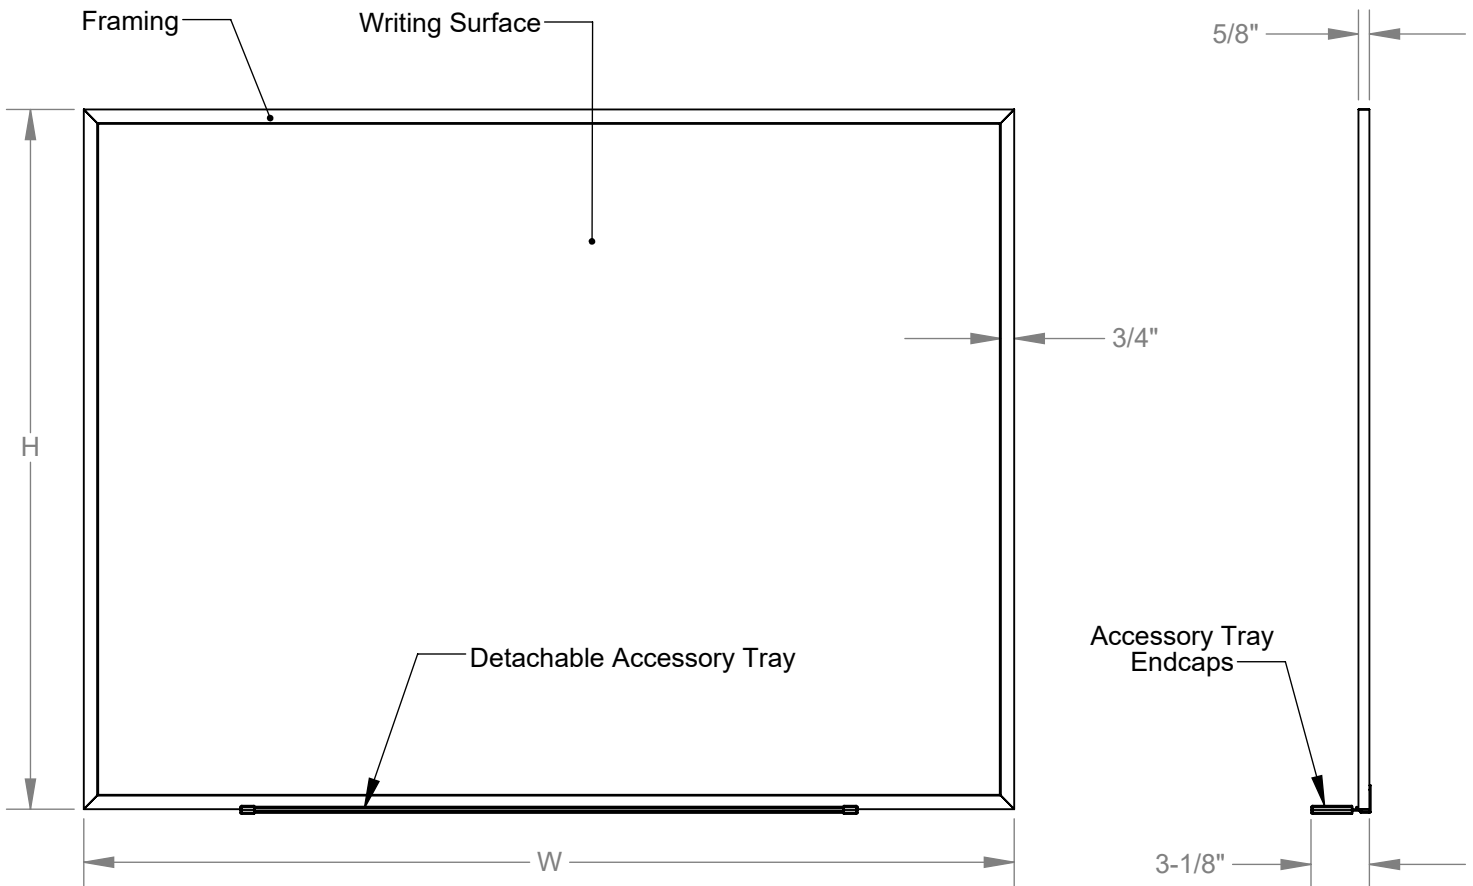

## Aluminum Framed Hygienic Porcelain Whiteboard

### Materials:

- Framing and detached accessory tray: Satin anodized aluminum extrusion
- Writing surface: White hygienic porcelain coated 28 gauge - steel laminated to 3/8" thick fiberboard, with an aluminum plated polyester film backing.
- Detached accessory tray end caps: Gray thermoplastic.

### Features:

- Hygienic porcelain tested per EN-ISO 22196:2011 (antibacterial activity, 99% reduction) and ISO 21702:2019 (antiviral activity, 99.9% reduction).
- Ghent "L" hangers are included.
- An eraser and black marker is included with each 4' X 4' and larger boards.
- Available in the following sizes:  
2'H x 3'W, 3'H x 4'W, 4'W x 4'H, 4'H x 5'W, 4'H x 6'W, or 4'H x 8'W
- Warranty: 50 years.