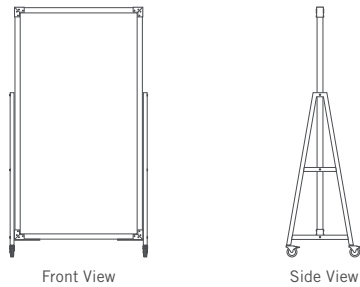

P R E S T

Mobile Whiteboard

Statement of Line

Features

- Magnetic Porcelain surface
- Magnetic or Non-Magnetic Glass surface
- Acoustically-rated Tackable Fabric
- 4 locking casters
- Matte black A-frame construction
- White magnetic steel accessory holder, four colored markers, and an eraser included
- 10-Year Warranty

Options

- Overall Size: 72"H x 38"W x 20"D
- 2-sided Panel Configurations: Porcelain Whiteboard/Porcelain Whiteboard, Porcelain Whiteboard/Fabric Tackboard, Painted Glassboard/Painted Glassboard, Painted Glassboard/Fabric Tackboard
- Three Standard Maharam Fabric Collections: Flock, Merit, & Mode
- Stain matching available
- Customer own fabrics available