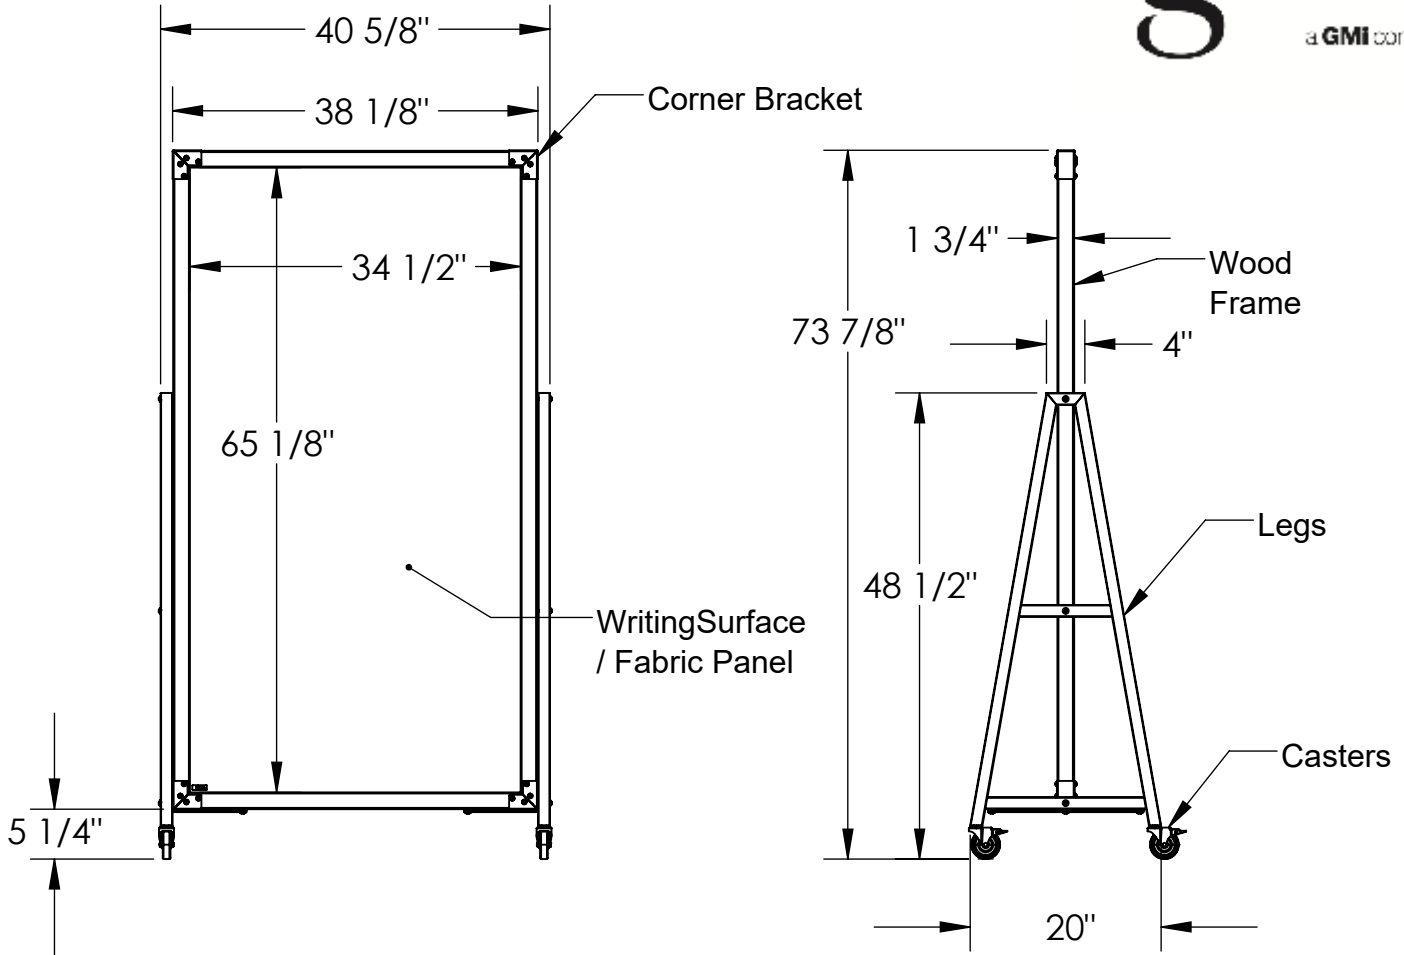

Prest Mobile Whiteboard / PRS7

Product Specifications

Materials:

- Board Surface: White porcelain coated 28 gauge steel
- Fabric: Maharam Flock, Mode, and Merit fabric
- Frame: Solid red oak
- Legs: 16 gauge tube steel with black powder coat finish

Features:

- Available in 3 frame finishes: Natural Oak, Carmel Oak, and Driftwood Oak
- Available in 21 standard fabric options:
  - Maharam Flock, 100% polyester, acoustically rated at 0.80 NRC: Calm, Highsea, Highlight, Quag, Roe, Raven, and Aluminum
  - Maharam Mode, 100% polyester, acoustically rated at 0.85 NRC: Intaglio, Oxeye, Valley, Bonsai, Petal, Jetty, and Carotene
  - Maharam Merit, 100% polyester, acoustically rated at 0.80 NRC: Trickle, Sunflower, Nectarine, Ripple, Hedera, Mudder, and Alert
- Includes magnetic eraser, 4 assorted color markers, and a universal marker holder
- Board is guaranteed for 10 years

Notes:

- Indoor use only