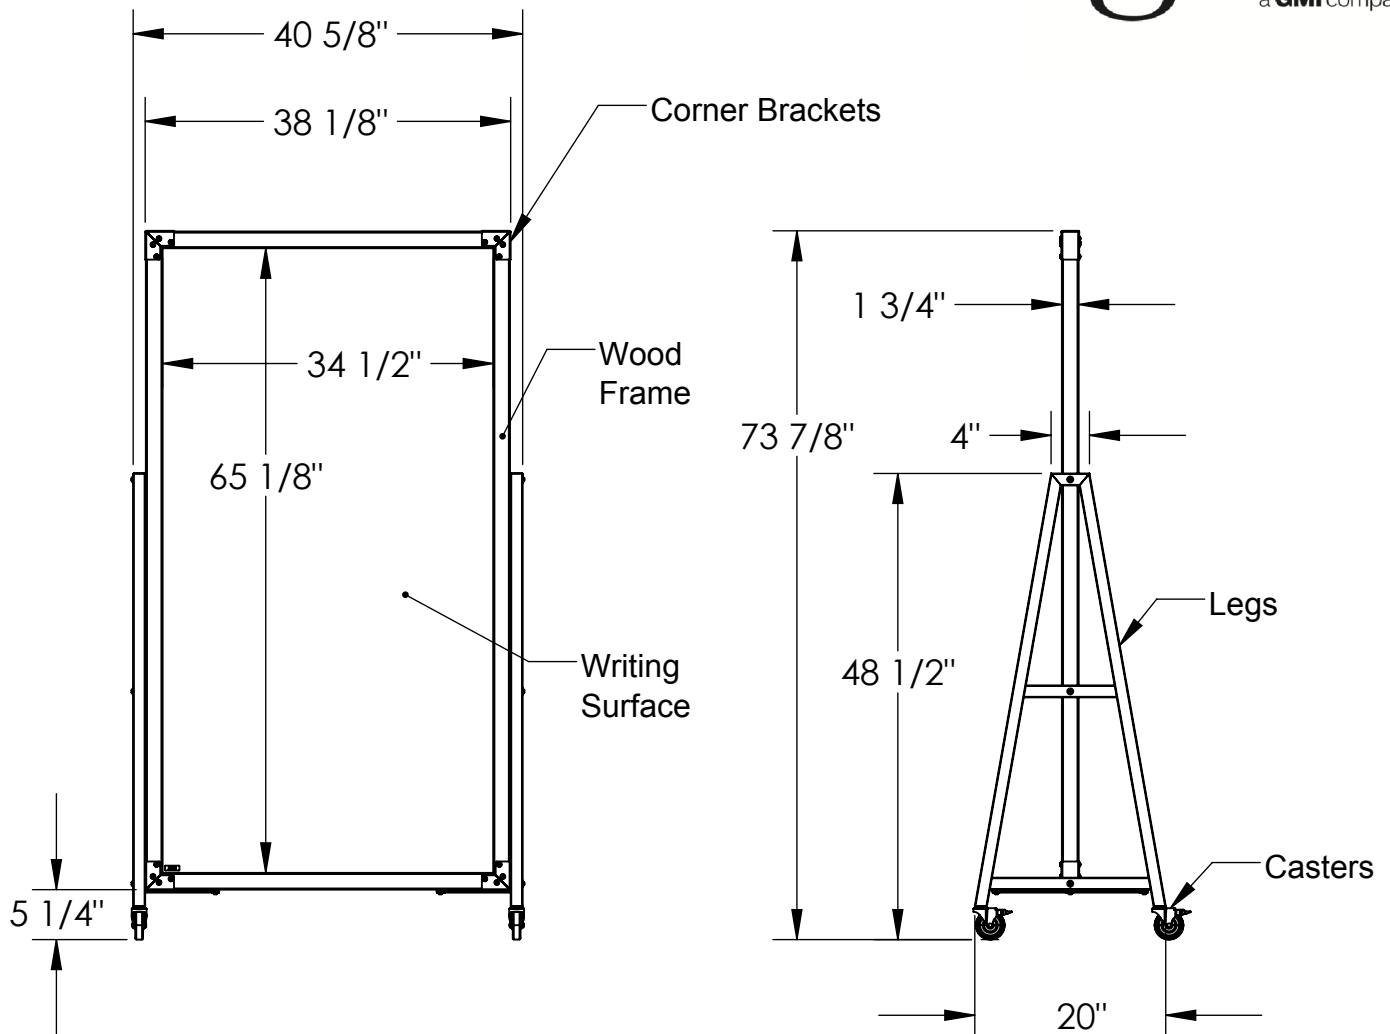

Prest Mobile Whiteboard / PRS6

Product Specifications

Materials:

- Board Surface: White porcelain coated 28 gauge steel
- Frame: Solid red oak
- Legs: 16 gauge tube steel with black powder coat finish

Features:

- Available in 3 frame finishes: Natural Oak, Carmel Oak, and Driftwood Oak
- Includes magnetic eraser, 4 assorted color markers, and a universal marker holder
- Board is guaranteed for 10 years

Notes:

- Indoor use only