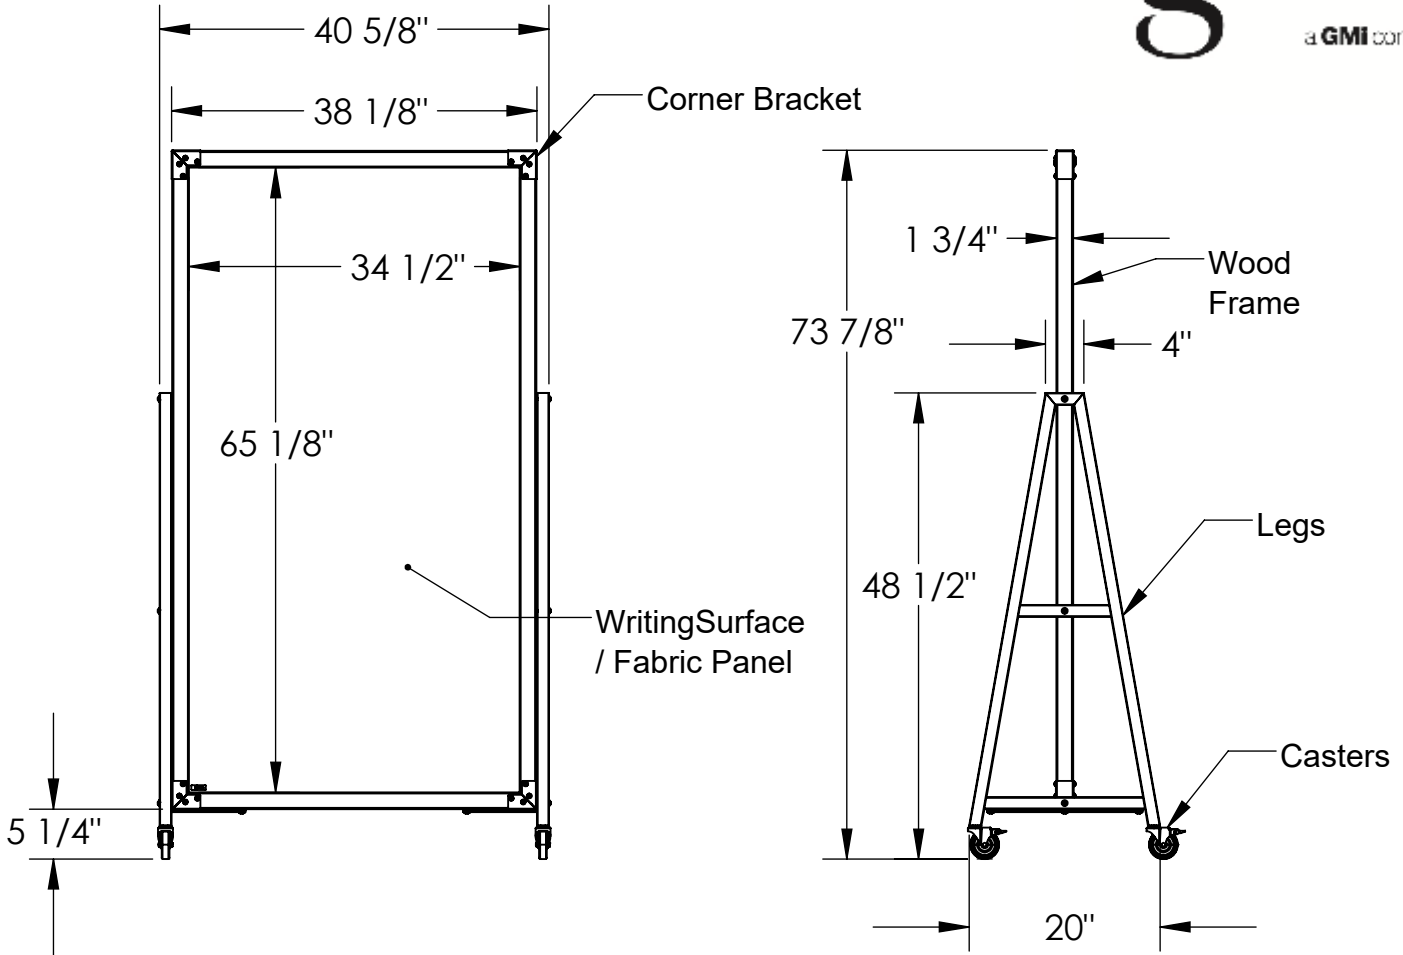

### Materials:

- Board Surface: 1/8" thick, tempered low iron glass
- Fabric: Maharam Flock, Mode, and Merit fabric
- Frame: Solid red oak
- Legs: 16 gauge tube steel with black powder coat finish