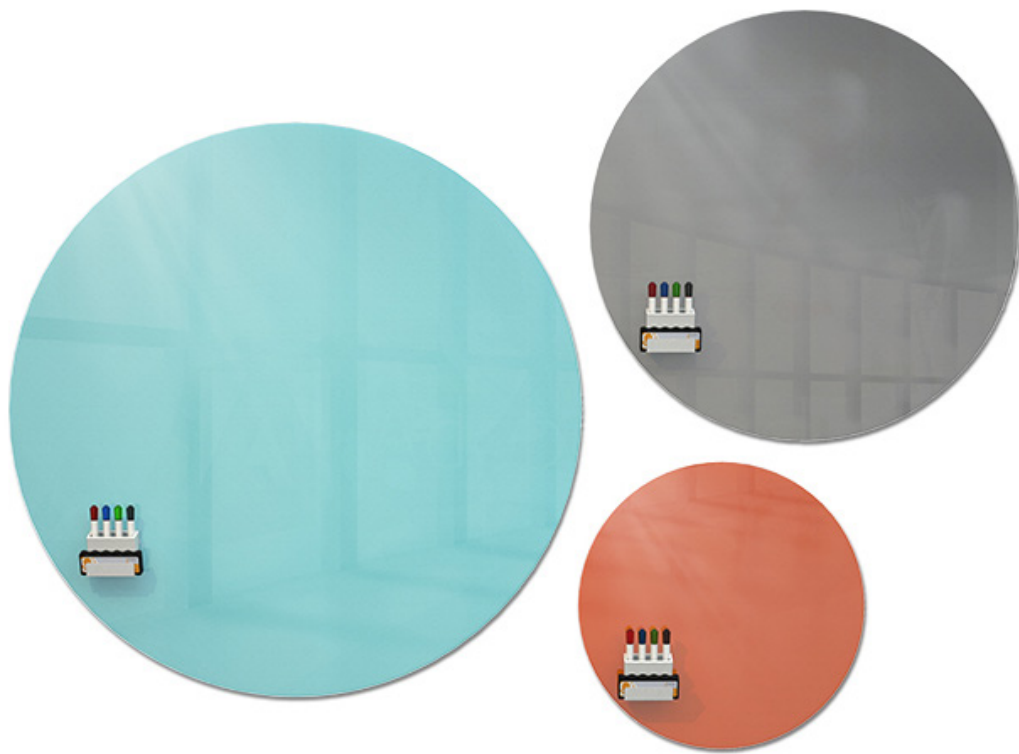

C O D A

Low Profile Circle Glassboards

ghent.

Coda Low Profile Glassboards

Statement of Line

Features

- 1/4" thick tempered safety glass
- Non-porous glass surface will not ghost or stain
- Polished pencil edge
- Square corners
- Concealed mounting brackets and anchors included
- Easy installation instructions included
- Floats 1/2" off the wall
- LEVEL[®] 2 Certified
- 50 year warranty

Options

- Standard Sizes (24", 36", 48")
- Magnetic or Non-Magnetic
- Standard Glass colors
- PMS and RAL color matching available
- Custom logos and graphics printing available