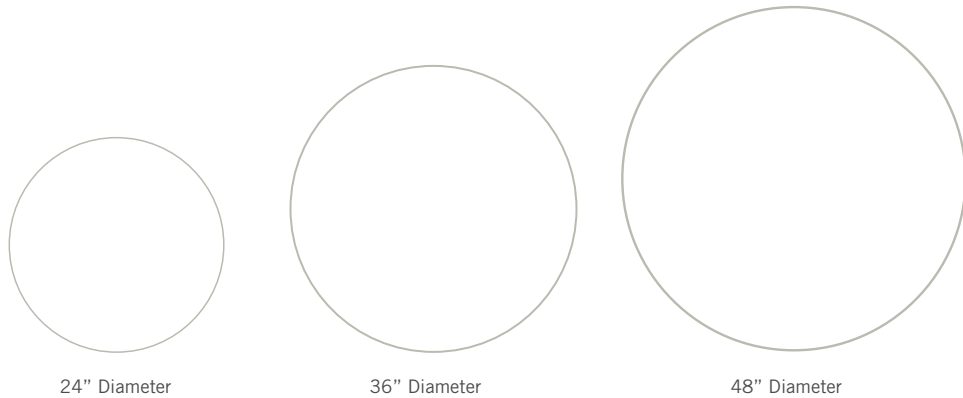

C O D A

Low Profile Circle Glassboards

ghent.

Coda Low Profile Glassboards

Statement of Line

Features

- 1/4" thick tempered safety glass
- Non-porous glass surface will not ghost or stain
- Polished pencil edge
- Square corners
- Concealed mounting brackets and anchors included
- Easy installation instructions included
- Floats 1/2" off the wall
- LEVEL[®] 2 Certified
- 50 year warranty

Options

- Standard Sizes (24", 36", 48")
- Magnetic or Non-Magnetic
- Standard Glass colors
- PMS and RAL color matching available
- Custom logos and graphics printing available