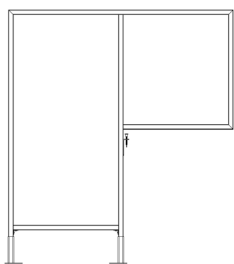

DESK TO FLOOR PARTITION

WORKSTATION PRIVACY SCREEN

Statement of Line

57"H x 47"W

Features

- Height adjustable for desks and tables 28" - 32" high
- Adjustable from the feet so the table panel rests flush on the surface
- Assembles and installs quickly; no permanent mounting required
- Surface options: porcelain whiteboard, clear thermoplastic, or fluted polycarbonate
- 1-year warranty
- Made in the USA

Options

Standard Size

- Overall: 57"H x 47"W
- Desk Panel: 25"H x 23"W
- Floor Panel: 57"H x 24"W

Surface Options

Porcelain
Whiteboard

Clear
Thermoplastic

Fluted
Polycarbonate

ghent.