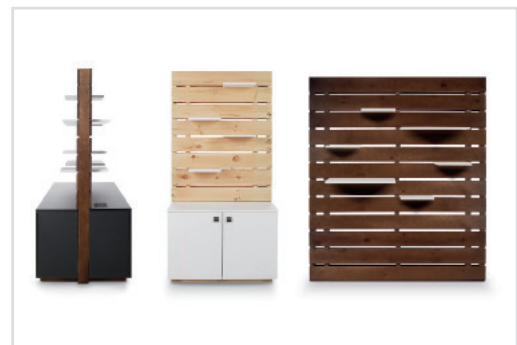

PALLET

A Collection Redefining Space Division

WADDELL.
a GMI company.

Pallet Display shown in Poplar Wood with an Urban Walnut finish and White laminate. Shown with optional Pallet Cubby accessory.

Bring Creativity to Your Environment

Designed to fit the needs of today's open-plan workspaces that are mobile, collaborative, and configurable; the Pallet collection provides space delineation while allowing environments to feel open and airy. In addition to being a beautiful way to divide space, Pallet allows users to create collaborative work environments for meetings, brainstorming sessions, or even impromptu workstations with optional accessories.

Configurable

Adjustable shelves and optional communication accessories allow for customization of use. Pallet Display is available with various door pull options and with or without electric. Storage is added to conceal belongings.