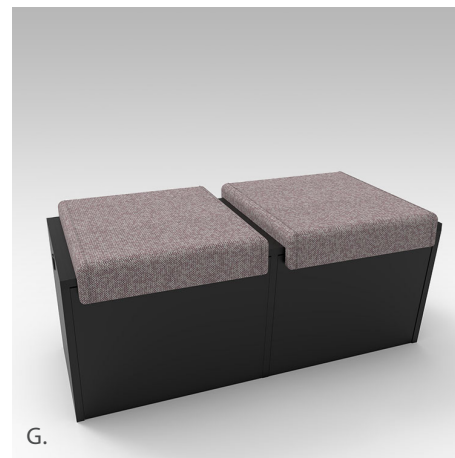

G.

PALLET

Reshaping Open Office Floor Plans

Designed to fit the needs of today's open-plan workspaces that are mobile, cooperative, and configurable, Pallet provides space delineation while allowing environments to feel open and airy. In addition to being an innovative way to create microzones, Pallet forms collaborative workstations for meetings, brainstorming sessions, and even impromptu desks through optional accessories. Pallet encourages the open office concept to accommodate the way you and your team work.