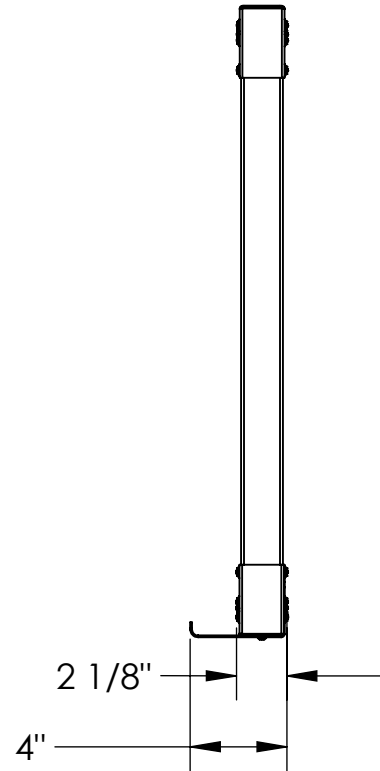

# Prest Wall Glass Whiteboard / PRW1

Product Specifications

## Materials:

- Board Surface: 1/4" thick, tempered low iron glass.
- Frame: Solid red oak.

## Notes:

- Indoor use only

Part Number	A	B
PRW1X23BXX	26-1/4"	38-1/4"
PRW1X34BXX	38-1/4"	50-1/4"
PRW1X35BXX	38-1/4"	62-1/4"
PRW1X36BXX	38-1/4"	74-1/4"
PRW1X44BXX	50-1/4"	50-1/4"
PRW1X45BXX	50-1/4"	62-1/4"
PRW1X46BXX	50-1/4"	74-1/4"
PRW1X48BXX	50-1/4"	98-1/4"

## Notes:

- Indoor use only

Part Number	A	B
PRW4N23BXX	26-1/4"	38-1/4"
PRW4N34BXX	38-1/4"	50-1/4"
PRW4N35BXX	38-1/4"	62-1/4"
PRW4N36BXX	38-1/4"	74-1/4"
PRW4N44BXX	50-1/4"	50-1/4"
PRW4N45BXX	50-1/4"	62-1/4"
PRW4N46BXX	50-1/4"	74-1/4"
PRW4N48BXX	50-1/4"	98-1/4"