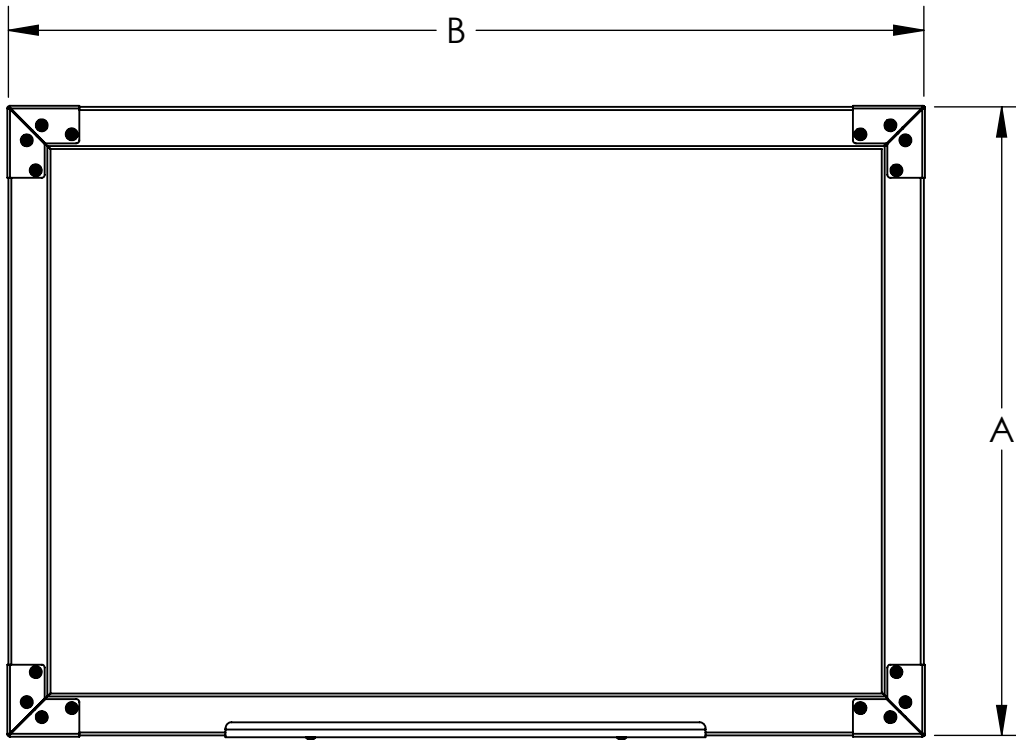

# Prest Wall Glass Whiteboard / PRW1

Product Specifications

## Materials:

- Board Surface: 1/4" thick, tempered low iron glass.
- Frame: Solid red oak.