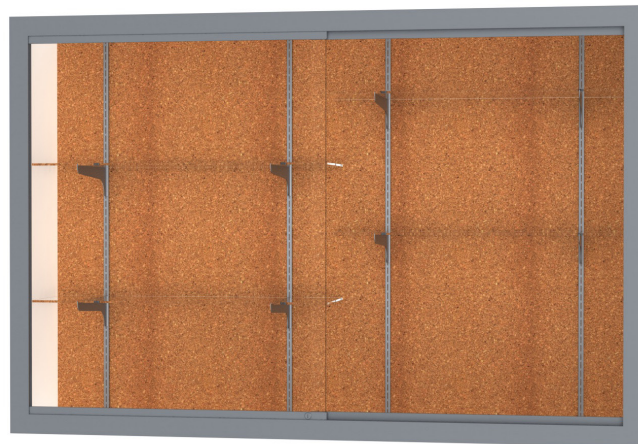

RECESSED

Wall Cases

The Waddell
Display Collection
Since 1889

by
ghent.

Recessed

Statement of Line

14404
Recessed Wall Case
with Aluminum Frame

14405
Recessed Wall Case
with Aluminum Frame

14406
Recessed Wall Case
with Aluminum Frame

14408
Recessed Wall Case
with Aluminum Frame

Features

- Anodized aluminum extrusions
- Steel shelving hardware
- 1/4" plate glass shelving
- Sliding tempered glass doors with built in locks
- Limited Lifetime Warranty

Options

Available sizes:

- Style 14404: 48"H x 48"W x 16"D
- Style 14405: 48"H x 60"W x 16"D
- Style 14406: 48"H x 72"W x 16"D
- Style 14408: 48"H x 96"W x 16"D

Case Back Options:

Cork

White
Laminate

Frame Finish Options: