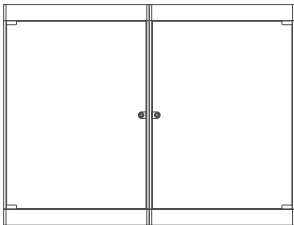

Side-by-Side

Features

- 1/4" thick tempered safety glass
- Self-healing PremaTak Vinyl fabrics
- Available in Chocolate Cork surface
- Locking door
- 10-year warranty
- Can be mounted to open either to the left or right

Options

- Customer's own fabric available
- Available size: 42" H x 28" W x 1 7/8" D
- Display size: 36" H x 26 1/2" W

Frame Options:

PremaTak Vinyl Options:

Cork Options: