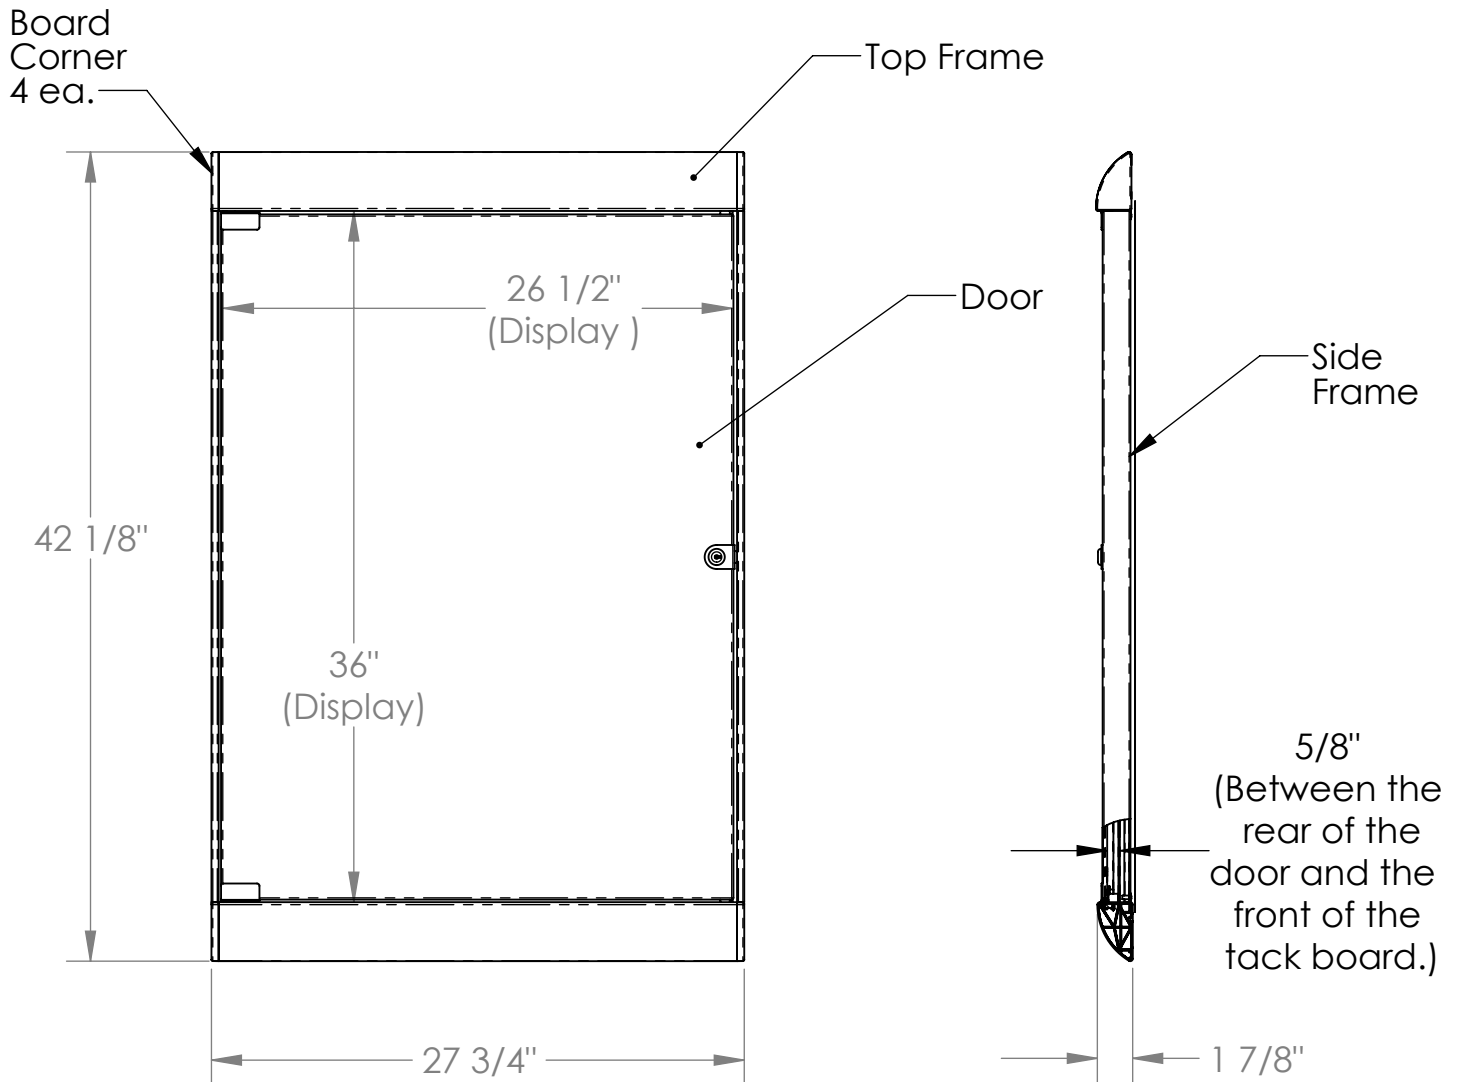

SILH Series Silhouette Enclosed Tack Boards

Product Specifications

Materials:

- Framework: aluminum extrusion
- Door : 1/4" thick tempered glass
- Tack panels : 3/8" thick fiber board covered in "PremaTak Vinyl" fabric, fine grain natural cork, or chocolate cork
- Door lock and hinges - chrome plated steel
- Door lock mount plate - polished stainless steel
- Board corners - black thermoplastic
- Door stop bumpers - black rubber

Features:

- Matching top and bottom frames finishes: satin aluminum and black powder coat
- Frameless door for optimum viewing
- 2 cleat style hanger rails are included
- Letter size paper display capacity: 3 across / 3 down (Portrait)
2 across / 4 down (Landscape)
- Tack panels are available in 8 colors (see sheet 2)
- Can be mounted so that the door opens from the left or right

Notes:

- Units have black satin anodized side frames
- Unit weight - 31 Lbs

PremaTak Vinyl Colors

181 - Caramel

183 - Ebony

185 - Ivory

187 - Berry

199 - Stone