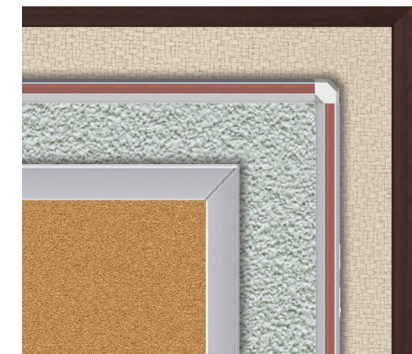

Aesthetics

Available in both standard and custom sizes with multiple frame profiles and finishes. Create a canvas for your ideas.