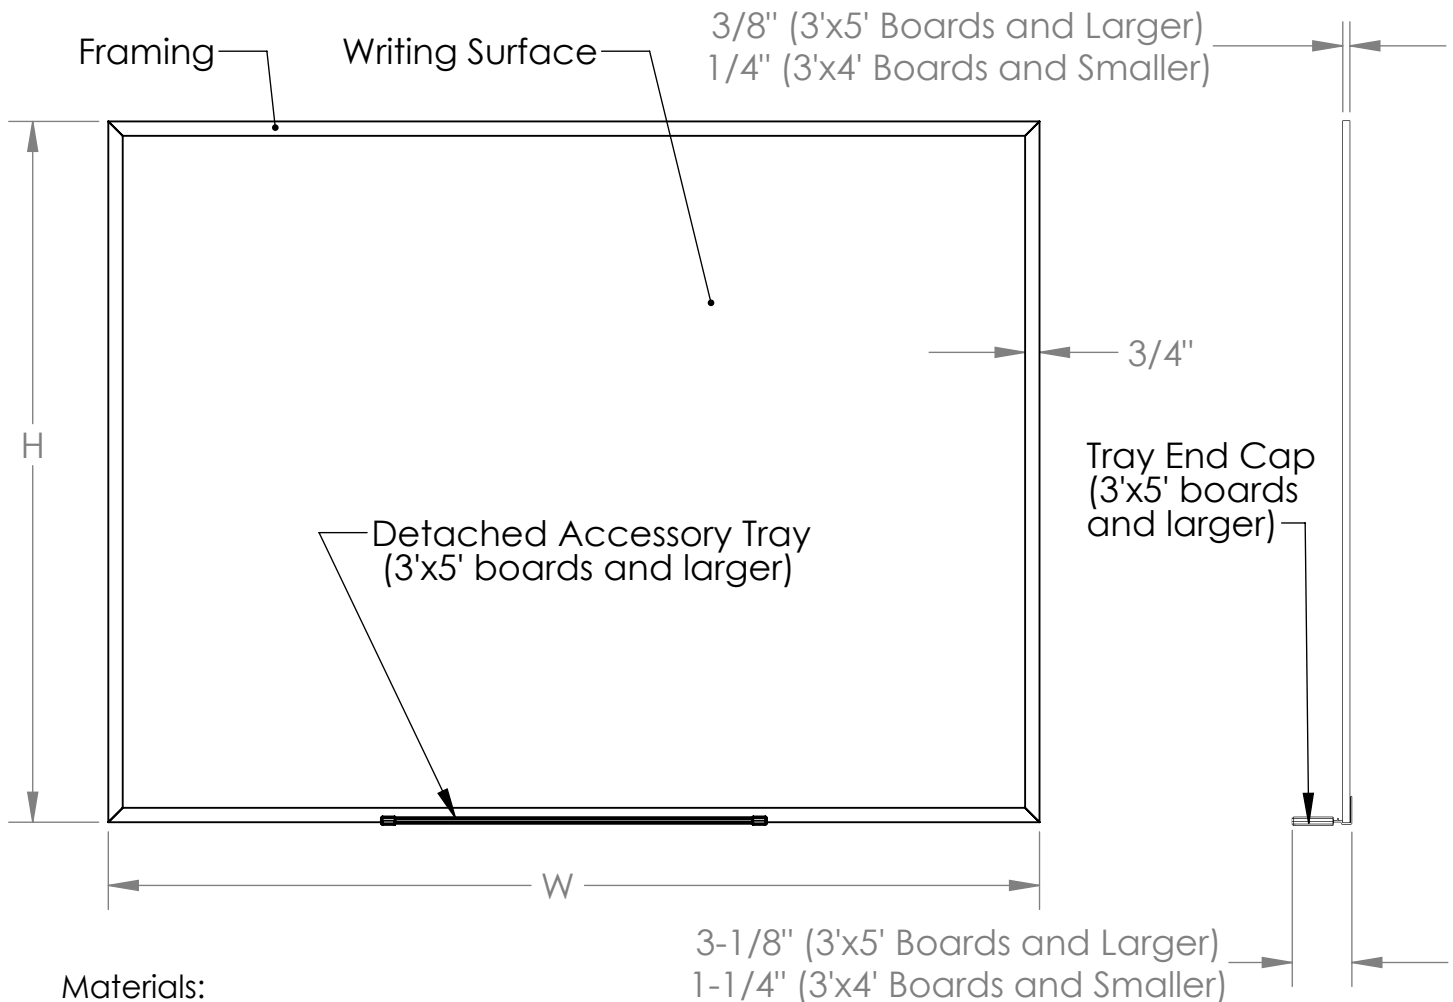

## Aluminum Framed Acrylate WhiteBoards

### Materials:

- Framing and Detached Accessory Trays: Satin anodized aluminum extrusion
- Writing Surface:
  - 3'x4' boards and smaller - acrylate applied to 1/8" thick tempered hardboard
  - 3'x5' boards and larger - acrylate applied to 1/4" thick tempered hardboard
- Detached Accessory Tray End Caps (3'x5' boards and larger): Gray thermoplastic.

### Features:

- Board hangers are included.
- An eraser and a black marker are included with each 3' X 5' and larger boards.
- Available in (10) sizes: 18"H x 24"W, 2'H x 3'W, 30"H x 40"W, 3'H x 4'W, 4'H x 4'W, 4'H x 5'W, 4'H x 6'W, 4'H x 8'W, or 4'H x 12'W \*
- The board is guaranteed for 10 years

### Notes:

- Wall mounting fasteners are not included.
- Indoor use only.
- \* 2 piece board shipped as 1 piece.