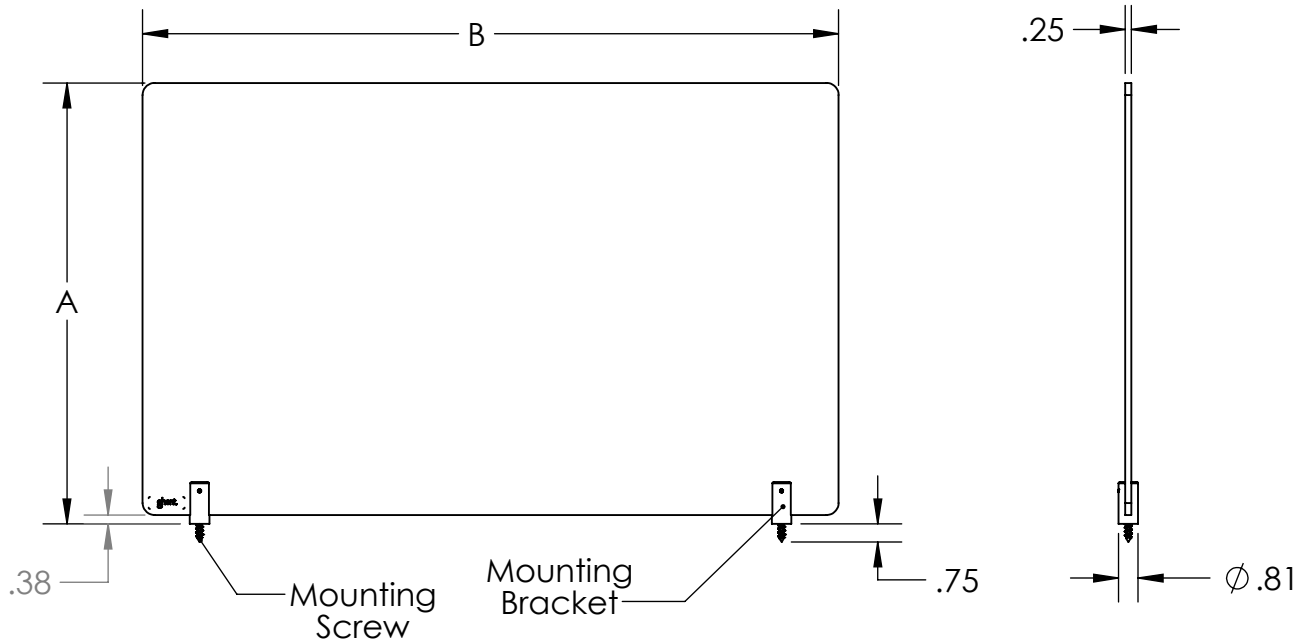

# Partition Extender / PEXXXXX-H Hardmount Unit

Product Specifications

## Materials:

- Panel surface: 1/4" thick clear or frosted acrylic.
- Mounting Brackets: Satin anodized aluminum.

## Features:

- Mounting feet can be positioned to accommodate obstructions on panels.
- Mounted with steel combination screw.
- Warranty 1 year.

## Notes:

- Customer to attach mounting feet, wrench provided.