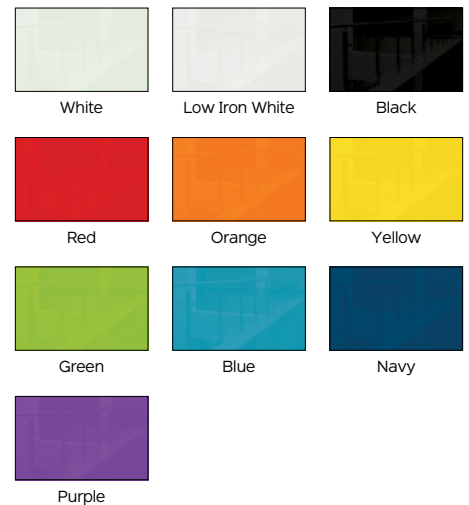

GLASS COLOR OPTIONS:

PART NO.	ITEM	DIMENSIONS	SHIP WT.
PRODUCT			
GWA406-GLOSSWHITE	Rapport Glass Wall - Basic Series (Gloss White)	4'H x 6'W	79 lbs
GWA408-GLOSSWHITE	Rapport Glass Wall - Basic Series (Gloss White)	4'H x 8'W	104 lbs
GWA412-GLOSSWHITE	Rapport Glass Wall - Basic Series (Gloss White)	4'H x 12'W	170 lbs
GWA416-GLOSSWHITE	Rapport Glass Wall - Basic Series (Gloss White)	4'H x 16'W	224 lbs
GWA406-COLOR	Rapport Glass Wall - Basic Series (Specify Color)	4'H x 6'W	79 lbs
GWA408-COLOR	Rapport Glass Wall - Basic Series (Specify Color)	4'H x 8'W	104 lbs
GWA412-COLOR	Rapport Glass Wall - Basic Series (Specify Color)	4'H x 12'W	170 lbs
GWA416-COLOR	Rapport Glass Wall - Basic Series (Specify Color)	4'H x 16'W	224 lbs
GWA406-WHITE	Rapport Glass Wall - Basic Series (Low Iron White)	4'H x 6'W	79 lbs
GWA408-WHITE	Rapport Glass Wall - Basic Series (Low Iron White)	4'H x 8'W	104 lbs
GWA412-WHITE	Rapport Glass Wall - Basic Series (Low Iron White)	4'H x 12'W	170 lbs
GWA416-WHITE	Rapport Glass Wall - Basic Series (Low Iron White)	4'H x 16'W	224 lbs

Shipping weights are listed on a per item basis and may vary based on quantities ordered. Dimensions on all glass dry erase markerboards are estimated and may vary slightly.

*Ships UPS.

**Ships UPS with large package surcharge or additional handling fee.