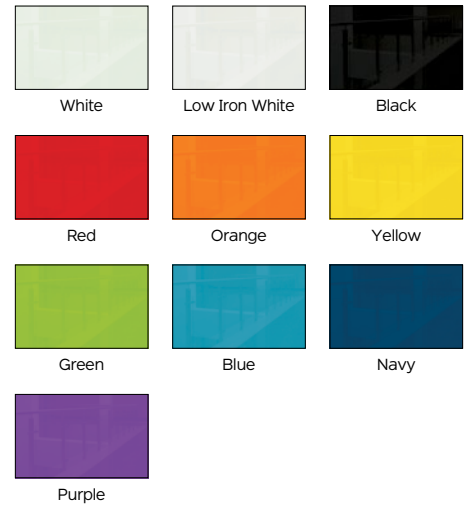

GLASS COLOR OPTIONS:

PART NO.	ITEM	DIMENSIONS	SHIP WT.
PRODUCT			
GWB406-GLOSSWHITE	Liso Glass Wall - Classroom Series (Gloss White)	4'H x 6'W	79 lbs
GWB408-GLOSSWHITE	Liso Glass Wall - Classroom Series (Gloss White)	4'H x 8'W	104 lbs
GWB412-GLOSSWHITE	Liso Glass Wall - Classroom Series (Gloss White)	4'H x 12'W	170 lbs
GWB416-GLOSSWHITE	Liso Glass Wall - Classroom Series (Gloss White)	4'H x 16'W	224 lbs
GWB406-COLOR	Liso Glass Wall - Classroom Series (Specify Color)	4'H x 6'W	79 lbs
GWB408-COLOR	Liso Glass Wall - Classroom Series (Specify Color)	4'H x 8'W	104 lbs
GWB412-COLOR	Liso Glass Wall - Classroom Series (Specify Color)	4'H x 12'W	170 lbs
GWB416-COLOR	Liso Glass Wall - Classroom Series (Specify Color)	4'H x 16'W	224 lbs
GWB406-WHITE	Liso Glass Wall - Classroom Series (Low Iron White)	4'H x 6'W	79 lbs
GWB408-WHITE	Liso Glass Wall - Classroom Series (Low Iron White)	4'H x 8'W	104 lbs
GWB412-WHITE	Liso Glass Wall - Classroom Series (Low Iron White)	4'H x 12'W	170 lbs
GWB416-WHITE	Liso Glass Wall - Classroom Series (Low Iron White)	4'H x 16'W	224 lbs

Shipping weights are listed on a per item basis and may vary based on quantities ordered. Dimensions on all glass dry erase markerboards are estimated and may vary slightly.

*Ships UPS.

**Ships UPS with large package surcharge or additional handling fee.