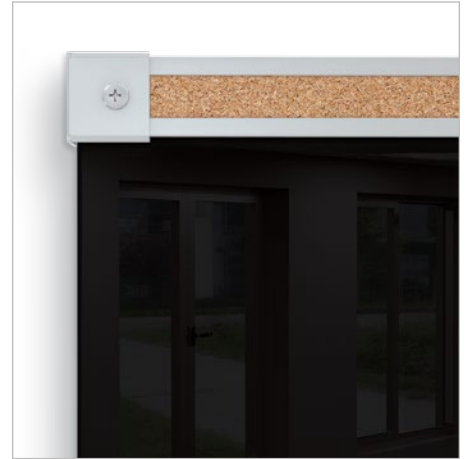

# LISO GLASS WALL

Classroom Series

Truly the glass of fashion!

Turn your blank walls into something extraordinary with purpose.

MOORECO™

## LISO GLASS WALL - CLASSROOM SERIES

- Transform your old whiteboards and walls with the new Liso Classroom Series Glass Wall panel system. Liso is engineered to incorporate the best qualities of magnetic glass markerboards with a modular full wall whiteboard ensemble.
- Liso will modernize and elevate your walls instantly with smart style and functional whiteboard space, ideal for communication, collaboration, and creativity. Create a user-friendly and inviting room-sized presentation surface.
- Tempered safety glass is suited for use in any environment, from industrial to classroom and everything in between. Steel-backed glass accepts rare earth magnets.
- Glass is available standard in gloss white, gloss black, or in any of our seven Hierarchy glass colors. Create one sleek monochrome wall, or mix and match for a custom appearance.
- The Liso Classroom Series features a full-length tackable map rail along the top edge, and a full-length anodized aluminum accessory tray along the bottom for storing markers and erasers.
- Fifty year limited warranty. SCS Indoor Advantage Gold Certified.
- **PLEASE NOTE:** because of the construction of the glass boards, there is no way to accommodate cut outs for outlets or light switches. Please take this into consideration when planning your glass wall mounting locations.