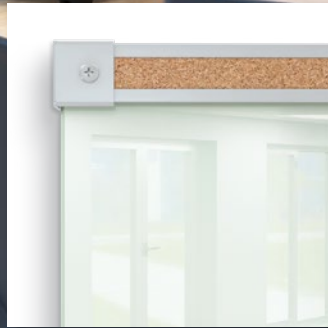

# LISO GLASS WALL

Classroom Series

Truly the glass of fashion!

Turn your blank walls into something extraordinary with purpose.

MOORECO™

## LISO GLASS WALL - CLASSROOM SERIES

- Transform your old whiteboards and walls with the new Liso Classroom Series Glass Wall panel system. Liso is engineered to incorporate the best qualities of magnetic glass markerboards with a modular full wall whiteboard ensemble.
- Liso will modernize and elevate your walls instantly with smart style and functional whiteboard space, ideal for communication, collaboration, and creativity. Create a user-friendly and inviting room-sized presentation surface.
- Tempered safety glass is suited for use in any environment, from industrial to classroom and everything in between. Steel-backed glass accepts rare earth magnets.
- Glass is available standard in gloss white, gloss black, or in any of our seven Hierarchy glass colors. Create one sleek monochrome wall, or mix and match for a custom appearance.
- The Liso Classroom Series features a full-length tackable map rail along the top edge, and a full-length anodized aluminum accessory tray along the bottom for storing markers and erasers.
- Fifty year limited warranty. SCS Indoor Advantage Gold Certified.
- **PLEASE NOTE:** because of the construction of the glass boards, there is no way to accommodate cut outs for outlets or light switches. Please take this into consideration when planning your glass wall mounting locations.