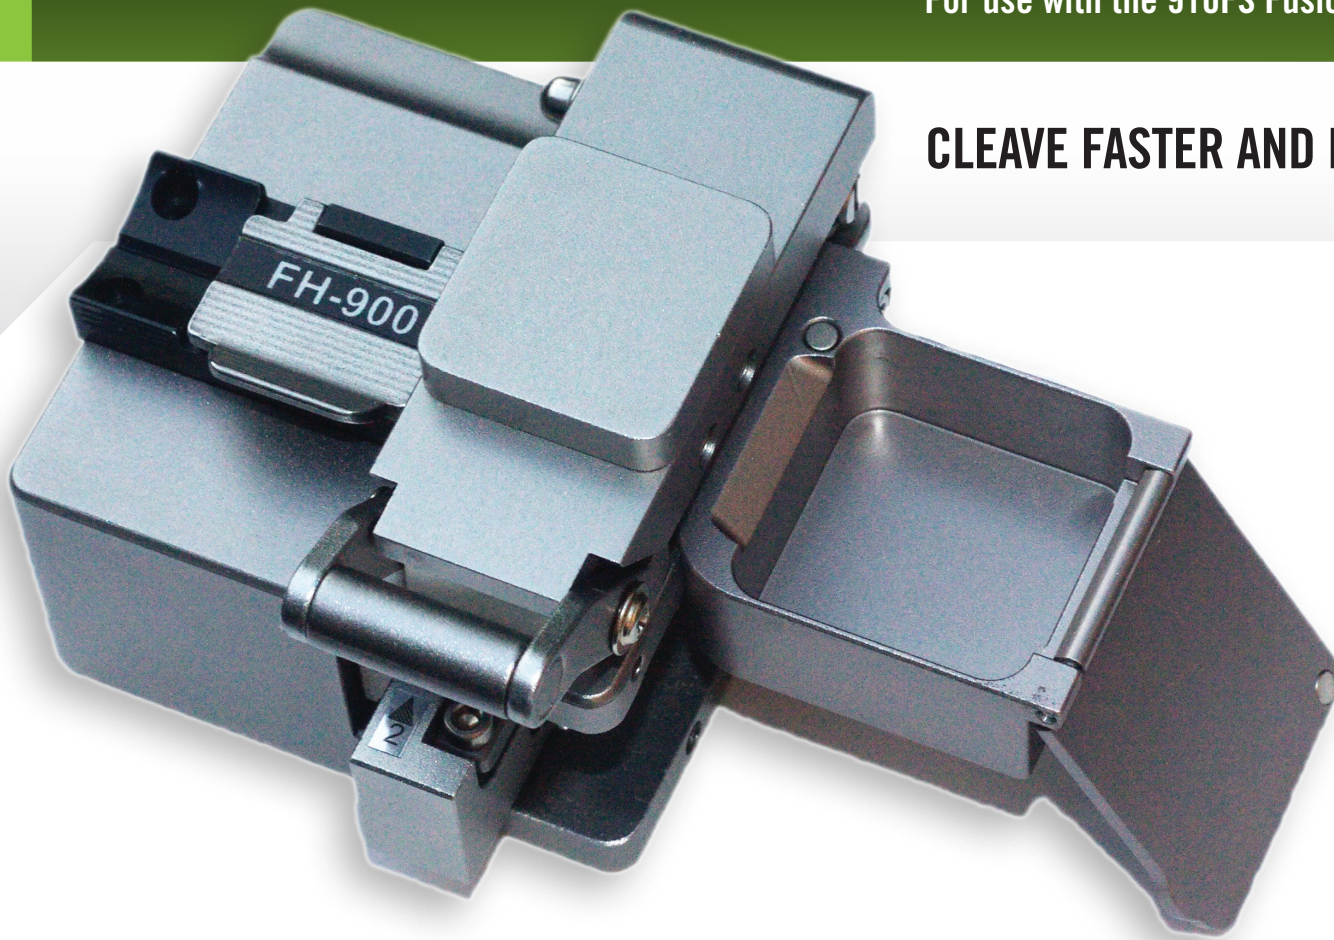

fiberTOOLS™

910CL OPTICAL FIBER CLEAVER

For use with the 910FS Fusion Splicer

CLEAVE FASTER AND EASIER.

FAST.

Easy to set up. Cleaved fiber remains in the adapter ready for splicing in the 910FS.

ACCURATE.

Precision-engineered blades accurately cleave fibers for minimal loss.

910CL

OPTICAL FIBER CLEAVER

FOR PRODUCT VIDEOS, DEMONSTRATIONS
AND MORE, SCAN THIS QR CODE OR VISIT:
www.youtube.com/GreenleeDEMO

FEATURES

- **Accurate Cleaves.** Cleave multi-mode and single-mode fiber optic cables.
- **Long Life.** Blades rotate for longer life - over 48,000 cleaves.
- **Adaptable.** Supports 250µm, 900µm fibers.
- **Fast.** For use with the 910FS Optical Fusion Splicer for maximum speed and efficiency.
- **Dust bin.** Safely collects end cuts during cleaving process.

SPECIFICATIONS

APPLICABLE FIBERS	SM (G.652); MM (G.651); DS (G.653); NZDS (G.655); BIF (G.657)
FIBER CLEAVED LENGTH	10mm
CLADDING DIAMETER	125µm
COATING DIAMETER	0.25mm and 0.9mm
FIBER COUNT	Single
CLEAVING ANGLE	< 0.5°
BLADE LIFE	48,000 Cleaves (with two rotations of the cleaving wheel)
WEIGHT	0.56lbs (255g)
DIMENSIONS (HxWxD)	2.29 x 2.17 x 1.89" (58 x 55 x 48mm)