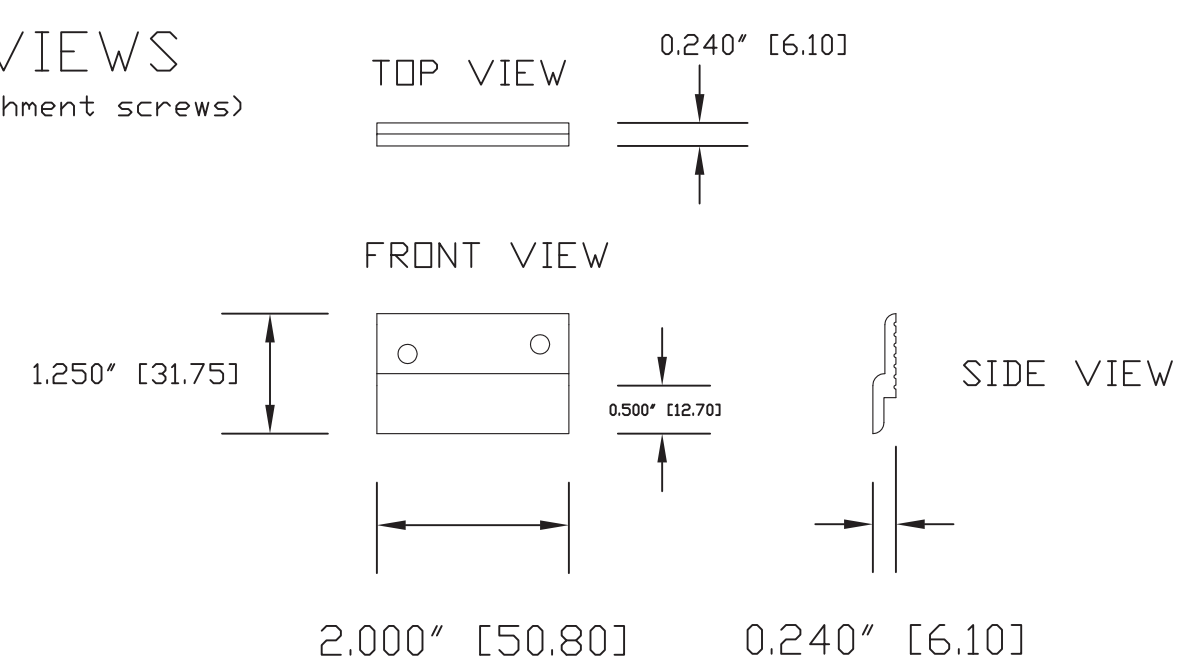

Z-Clip VIEWS
(Offset attachment screws)

205 Westwood Ave, Long Branch, NJ 07740
Phone: 866-94 BOARDS (26273) / (732)-222-1511
Fax: (732)-222-7088 | E-mail: sales@touchboards.com

GroupSTATION/HuddleSTATION Premium Wall Mount Option

Optional Wall Mount System - PN: 998-8901-000

DRAWN RAR	CHECKED	APPROVED RAR	DATE 08/30/2013

THIS DRAWING, INCLUDING ALL SUBJECT MATTERS INDICATED THEREON OR DERIVED THEREFROM,
COMPRISES PROPRIETARY INFORMATION AND IS THE EXPRESS PROPERTY OF VADDIO.
All Rights Reserved - Copyright © 2013

MATERIALS CRS SHT., VARIOUS GAUGE BLACK POWDERCOAT - BK303	SCALE 1:2	DRAWING No. 8901-000	REV A1
COMMENTS Optional Wall Mount Accessory	SIZE D