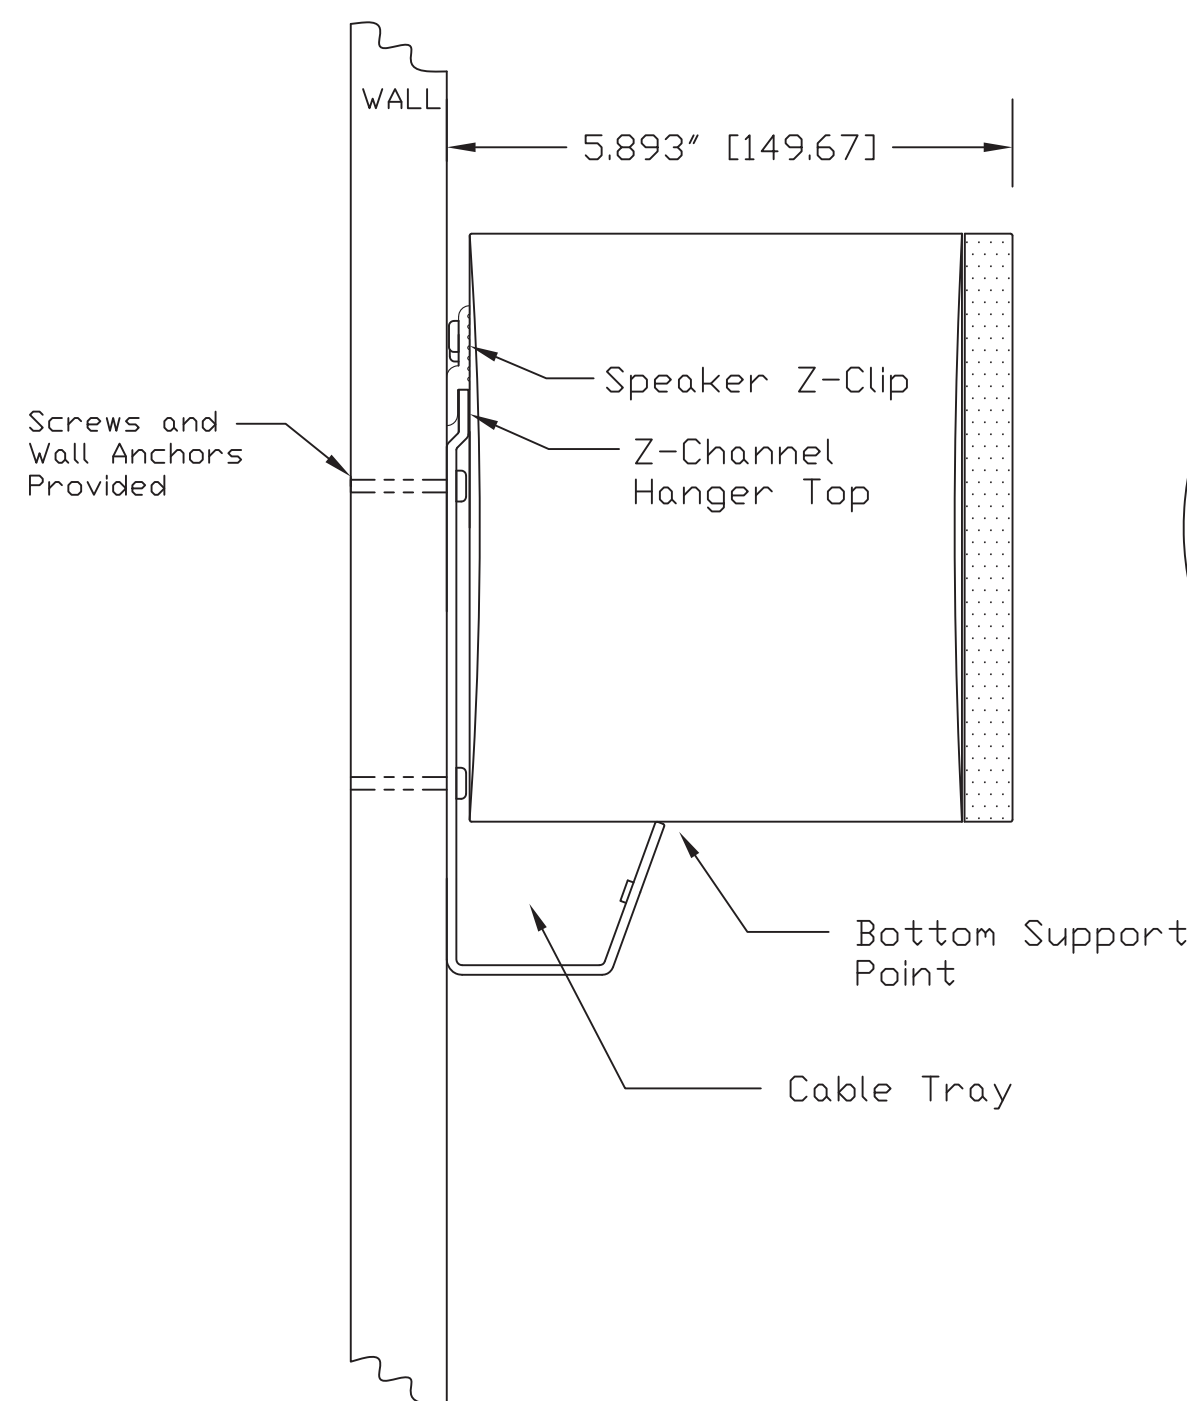

SIDE VIEW WALL MOUNTED