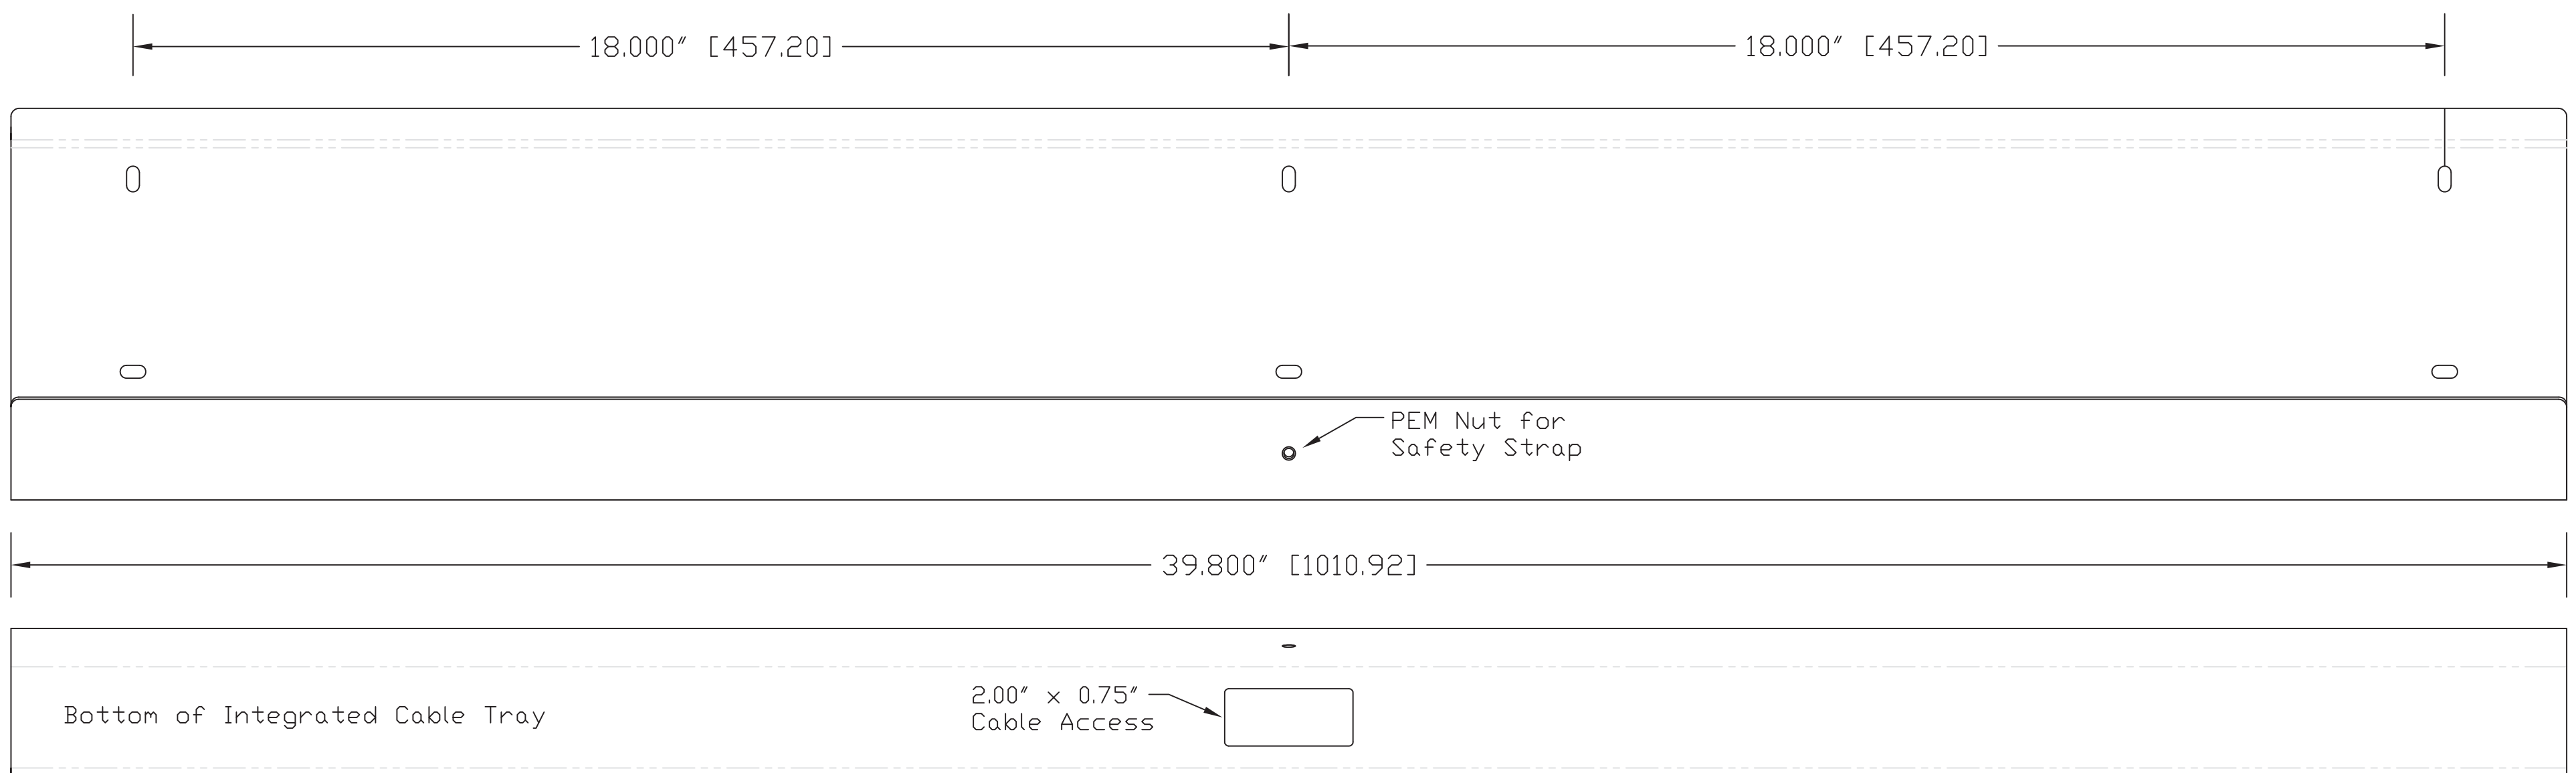

SIDE VIEW

FRONT VIEW

BOTTOM VIEW