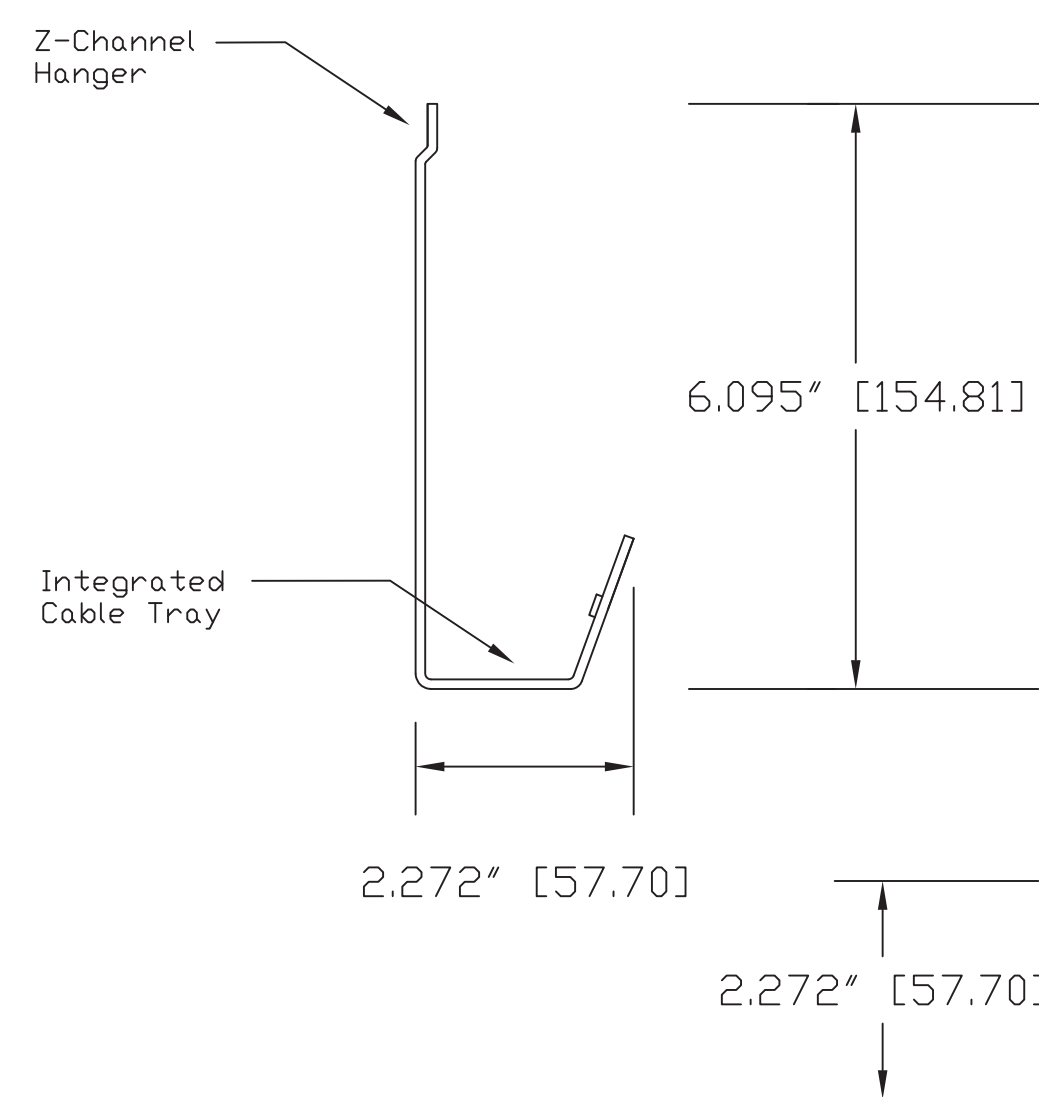

SIDE VIEW

FRONT VIEW

BOTTOM VIEW