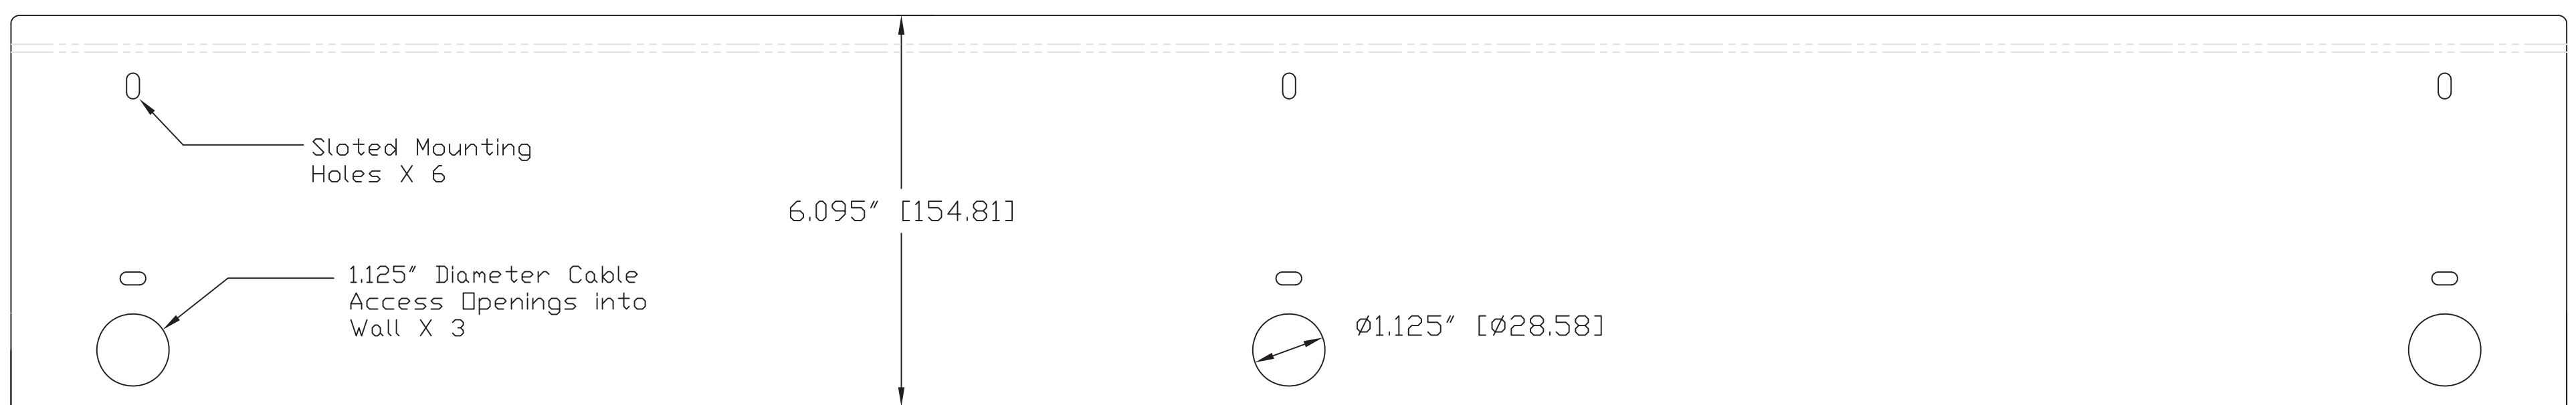

Top of Mount

REAR VIEW