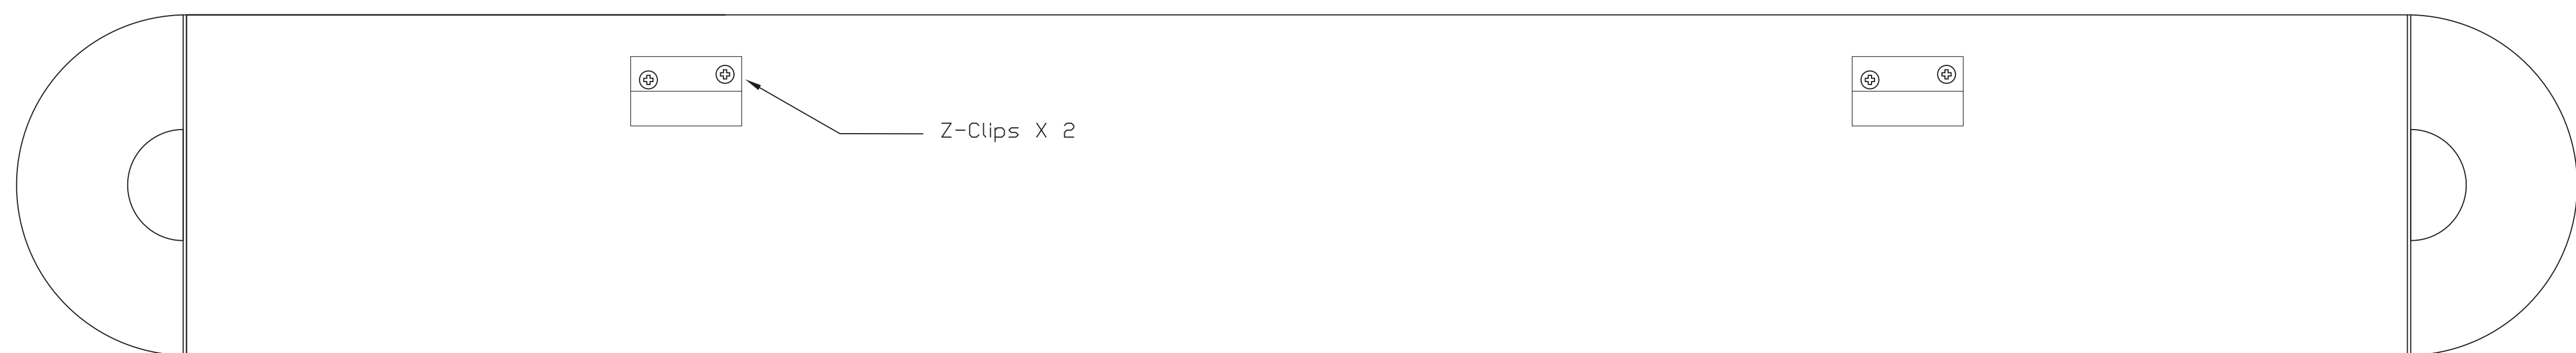

REAR VIEW - Camera/Sound Bar with Z-Clips Attached