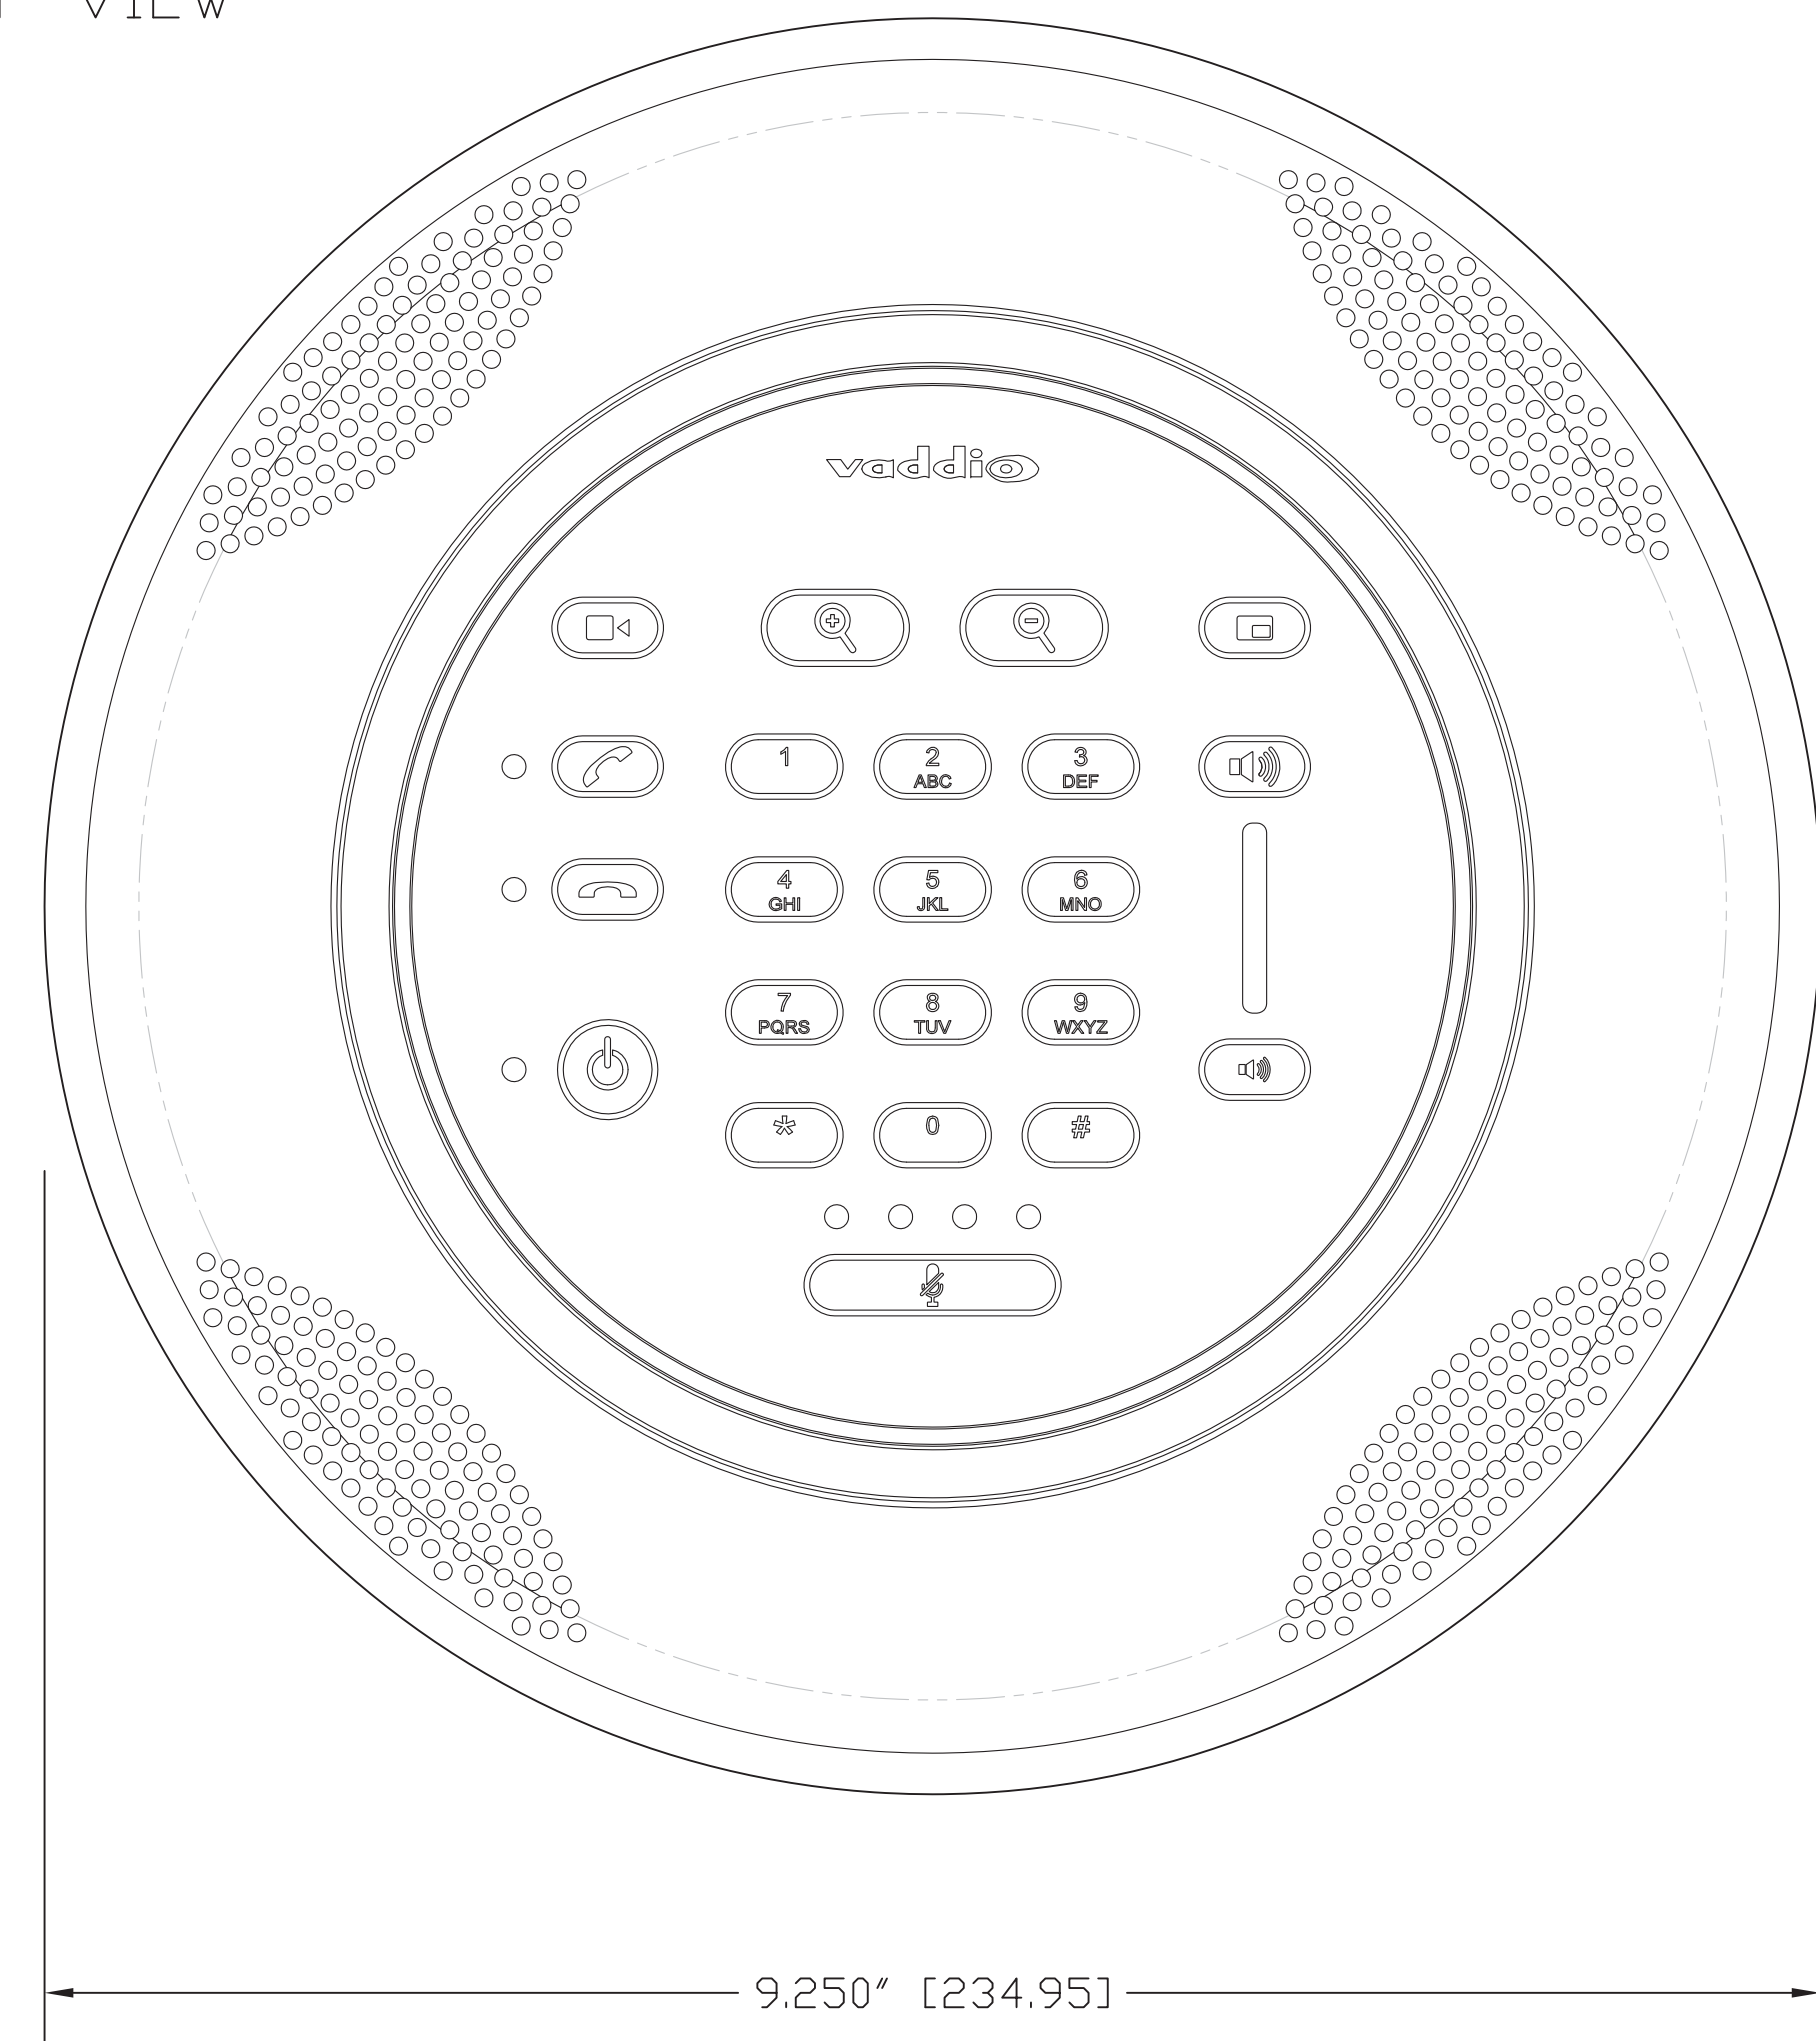

TOP VIEW

SIDE VIEW

BOTTOM VIEW

SIDE VIEW - FRONT

SIDE VIEW - CONNECTORS

Touchboards
 205 Westwood Ave, Long Branch, NJ 07740
 Phone: 866-94 BOARDS (26273) / (732)-222-1511
 Fax: (732)-222-7088 | E-mail: sales@touchboards.com

| | | | |
|---------------------------------------------------------------------------------------------------------------------------------------------------------------------------------------------------------|-------------------|----------------------------------------------------------------------------------------------------------------------------------------------------------------------------------------------------------------------------------------------------------------------------------------------|-------------------------------------|
| vaddio | | GENERAL NOTES: DIMENSIONS ARE IN INCHES (IN) UNLESS OTHERWISE NOTED. DO NOT DISTRIBUTE WITHOUT EXPRESS WRITTEN PERMISSION OF VADDIO. DUE TO OUR CONTINUING EFFORTS TO ENHANCE OUR PRODUCTS, WE RESERVE THE RIGHT TO CHANGE SPECIFICATIONS WITHOUT PRIOR NOTICE OR OBLIGATION. | |
| GroupSTATION Mic-Dock | | | |
| Control Dock with 4-AEC Mics, Dial Pad and User Interface | | | |
| DRAWN RAR/WLF | CHECKED | APPROVED RAR | DATE 08/30/2013 |
| THIS DRAWING, INCLUDING ALL SUBJECT MATTERS INDICATED THEREON OR DERIVED THEREFROM, COMPRISES PROPRIETARY INFORMATION AND IS THE EXPRESS PROPERTY OF VADDIO. All Rights Reserved - Copyright 2013 | | | |
| MATERIALS Customer Spec Drawing | VARIOUS Materials | SCALE 1:1 SIZE D | DRAWING No. 8800-000 REV B |