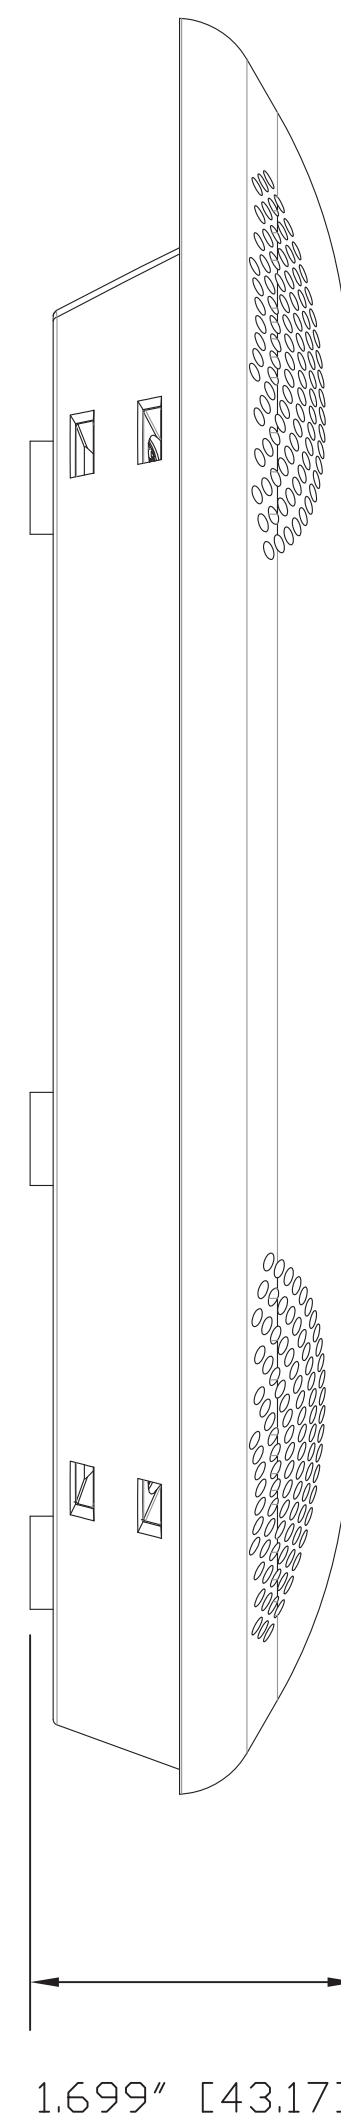

TOP VIEW

SIDE VIEW

BOTTOM VIEW

SIDE VIEW - FRONT

SIDE VIEW - CONNECTORS

Touchboards
 205 Westwood Ave, Long Branch, NJ 07740
 Phone: 866-94 BOARDS (26273) / (732)-222-1511
 Fax: (732)-222-7088 | E-mail: sales@touchboards.com

| | | | |
|---------------------------------------------------------------------------------------------------------------------------------------------------------------------------------------------------------|-------------------|----------------------------------------------------------------------------------------------------------------------------------------------------------------------------------------------------------------------------------------------------------------------------------------------|-------------------------------------|
| vaddio | | GENERAL NOTES: DIMENSIONS ARE IN INCHES (IN) UNLESS OTHERWISE NOTED. DO NOT DISTRIBUTE WITHOUT EXPRESS WRITTEN PERMISSION OF VADDIO. DUE TO OUR CONTINUING EFFORTS TO ENHANCE OUR PRODUCTS, WE RESERVE THE RIGHT TO CHANGE SPECIFICATIONS WITHOUT PRIOR NOTICE OR OBLIGATION. | |
| GroupSTATION Mic-Dock | | | |
| Control Dock with 4-AEC Mics, Dial Pad and User Interface | | | |
| DRAWN RAR/WLF | CHECKED | APPROVED RAR | DATE 08/30/2013 |
| THIS DRAWING, INCLUDING ALL SUBJECT MATTERS INDICATED THEREON OR DERIVED THEREFROM, COMPRISES PROPRIETARY INFORMATION AND IS THE EXPRESS PROPERTY OF VADDIO. All Rights Reserved - Copyright 2013 | | | |
| MATERIALS Customer Spec Drawing | VARIOUS Materials | SCALE 1:1 SIZE D | DRAWING No. 8800-000 REV B |