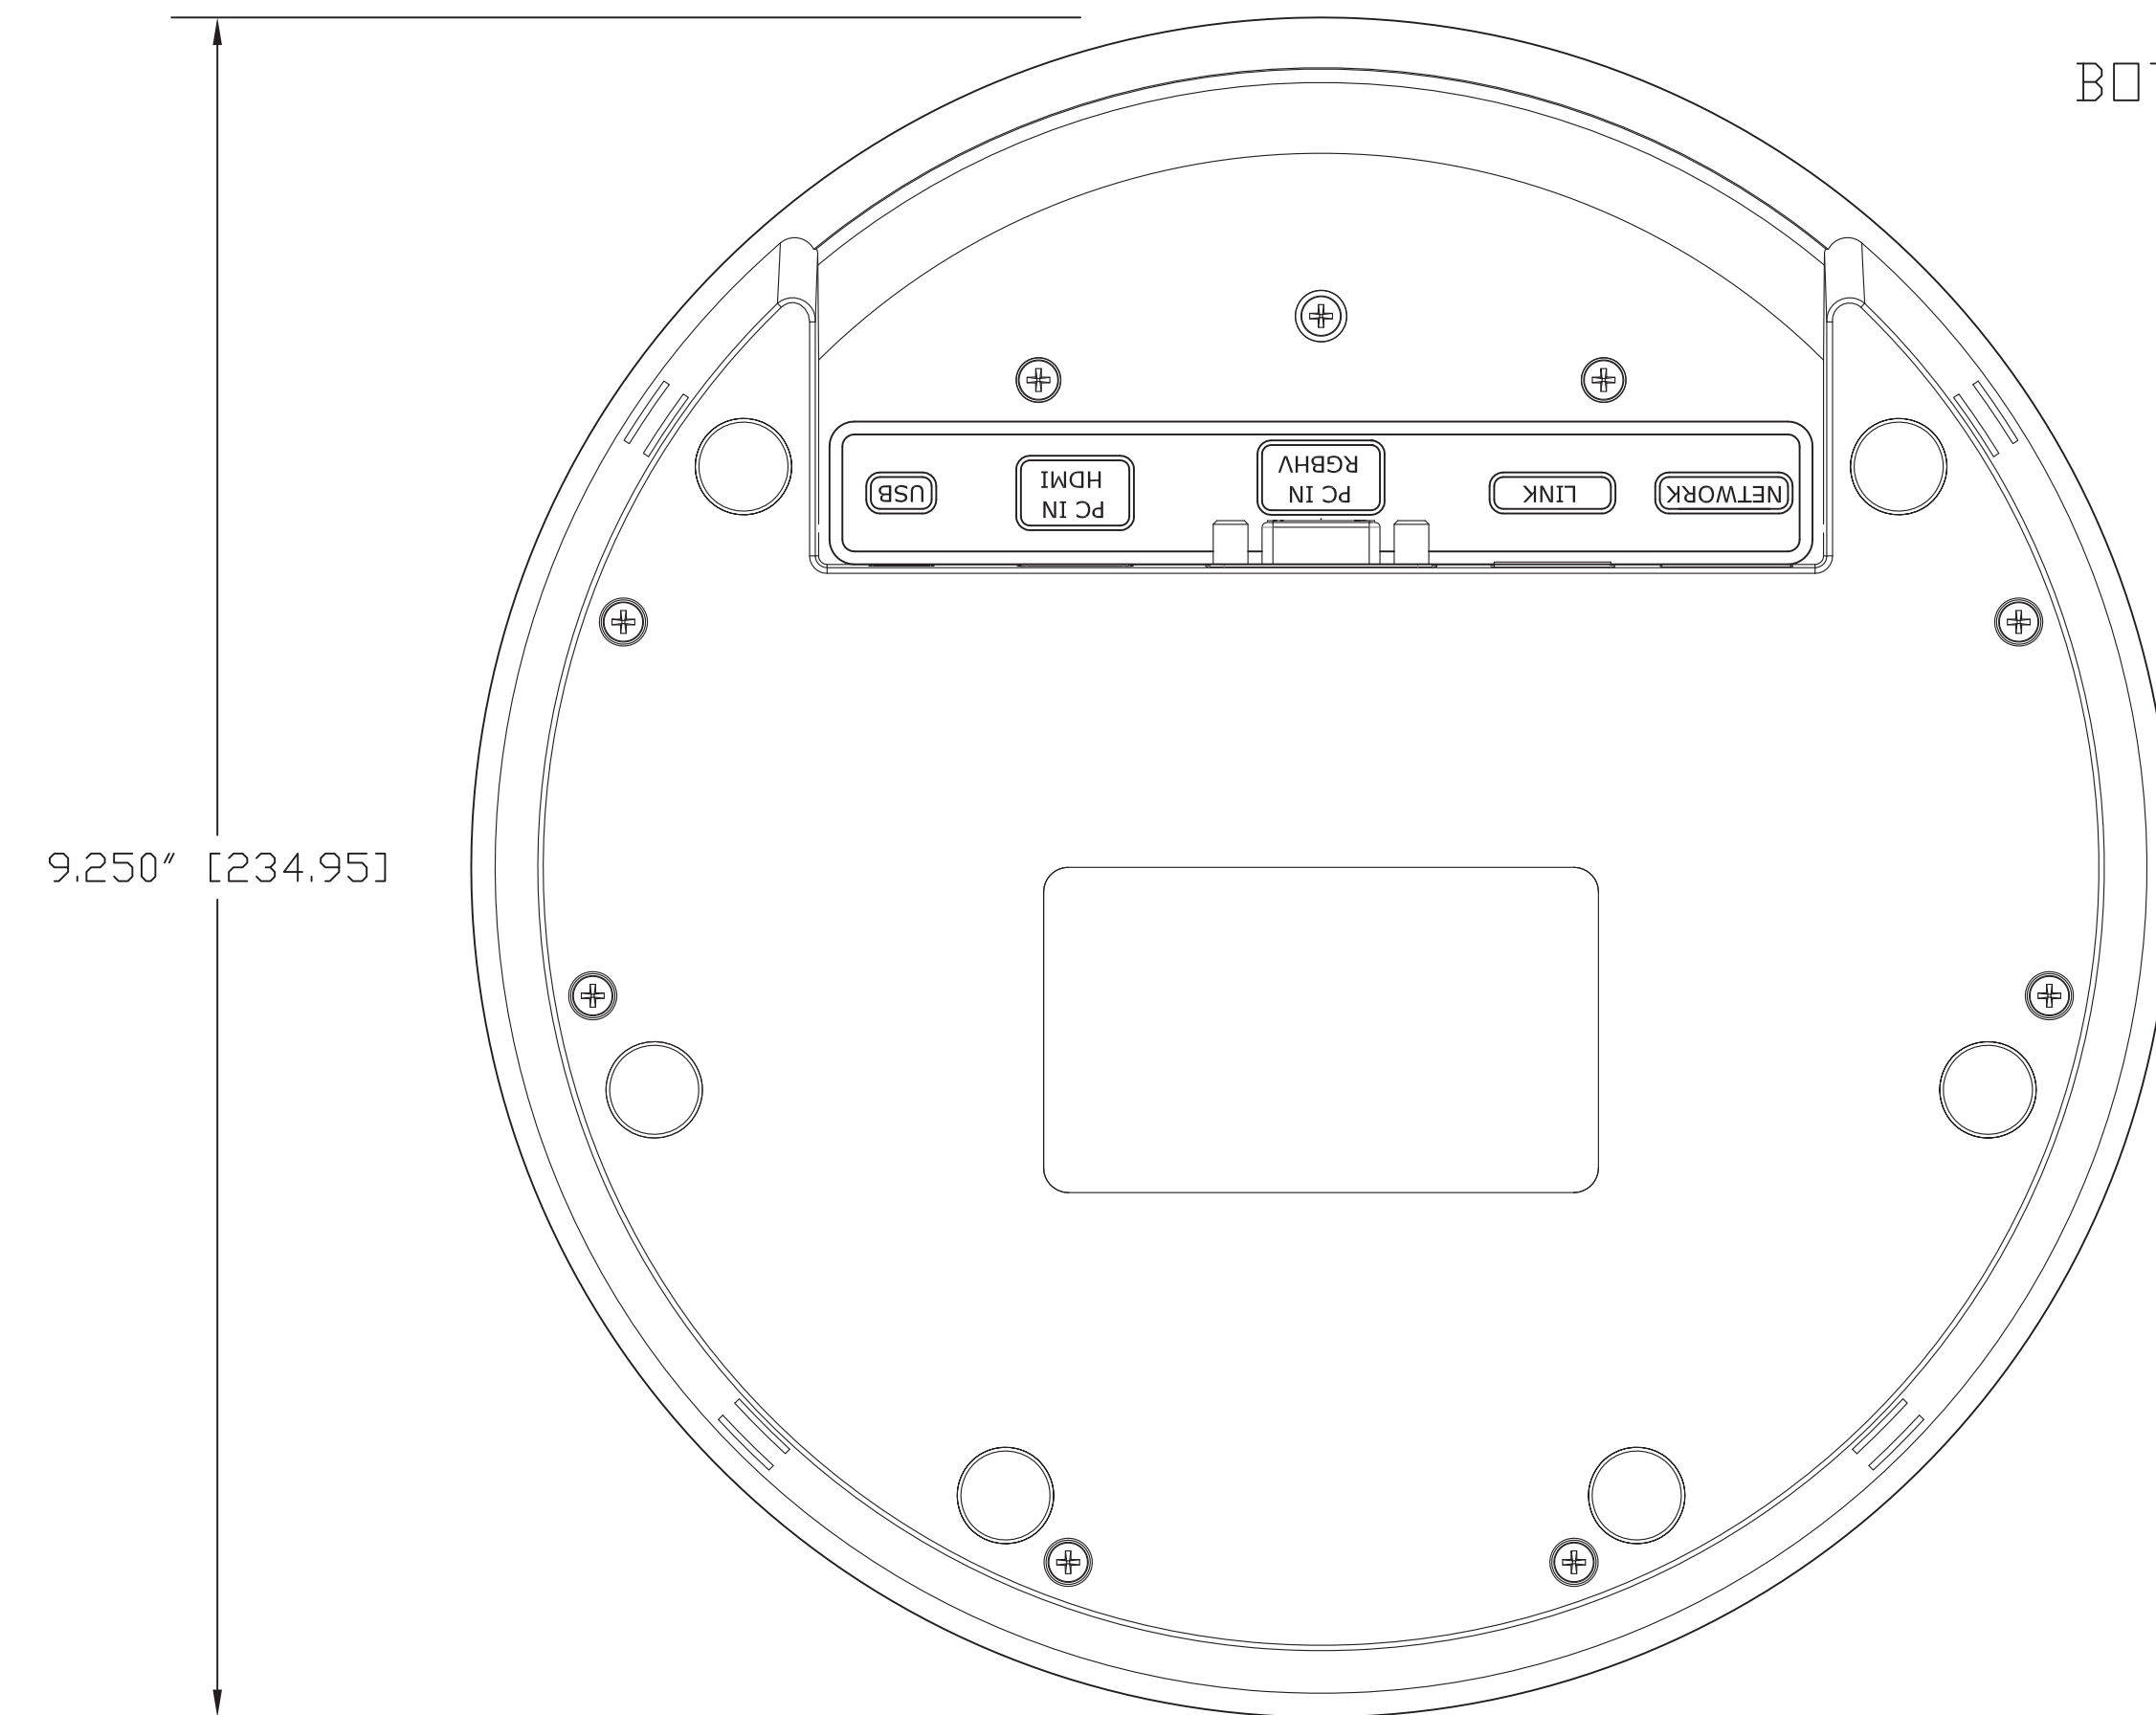

TOP VIEW

SIDE VIEW

BOTTOM VIEW

SIDE VIEW - FRONT

SIDE VIEW - CONNECTORS

Touchboards
 205 Westwood Ave, Long Branch, NJ 07740
 Phone: 866-94 BOARDS (26273) / (732)-222-1511
 Fax: (732)-222-7088 | E-mail: sales@touchboards.com

| | | | |
|---------------------------------------------------------------------------------------------------------------------------------------------------------------------------------------------------------|-------------------|----------------------------------------------------------------------------------------------------------------------------------------------------------------------------------------------------------------------------------------------------------------------------------------------|-------------------------------------|
| vaddio | | GENERAL NOTES: DIMENSIONS ARE IN INCHES (IN) UNLESS OTHERWISE NOTED. DO NOT DISTRIBUTE WITHOUT EXPRESS WRITTEN PERMISSION OF VADDIO. DUE TO OUR CONTINUING EFFORTS TO ENHANCE OUR PRODUCTS, WE RESERVE THE RIGHT TO CHANGE SPECIFICATIONS WITHOUT PRIOR NOTICE OR OBLIGATION. | |
| GroupSTATION Mic-Dock | | | |
| Control Dock with 4-AEC Mics, Dial Pad and User Interface | | | |
| DRAWN RAR/WLF | CHECKED | APPROVED RAR | DATE 08/30/2013 |
| THIS DRAWING, INCLUDING ALL SUBJECT MATTERS INDICATED THEREON OR DERIVED THEREFROM, COMPRISES PROPRIETARY INFORMATION AND IS THE EXPRESS PROPERTY OF VADDIO. All Rights Reserved - Copyright 2013 | | | |
| MATERIALS Customer Spec Drawing | VARIOUS Materials | SCALE 1:1 SIZE D | DRAWING No. 8800-000 REV B |