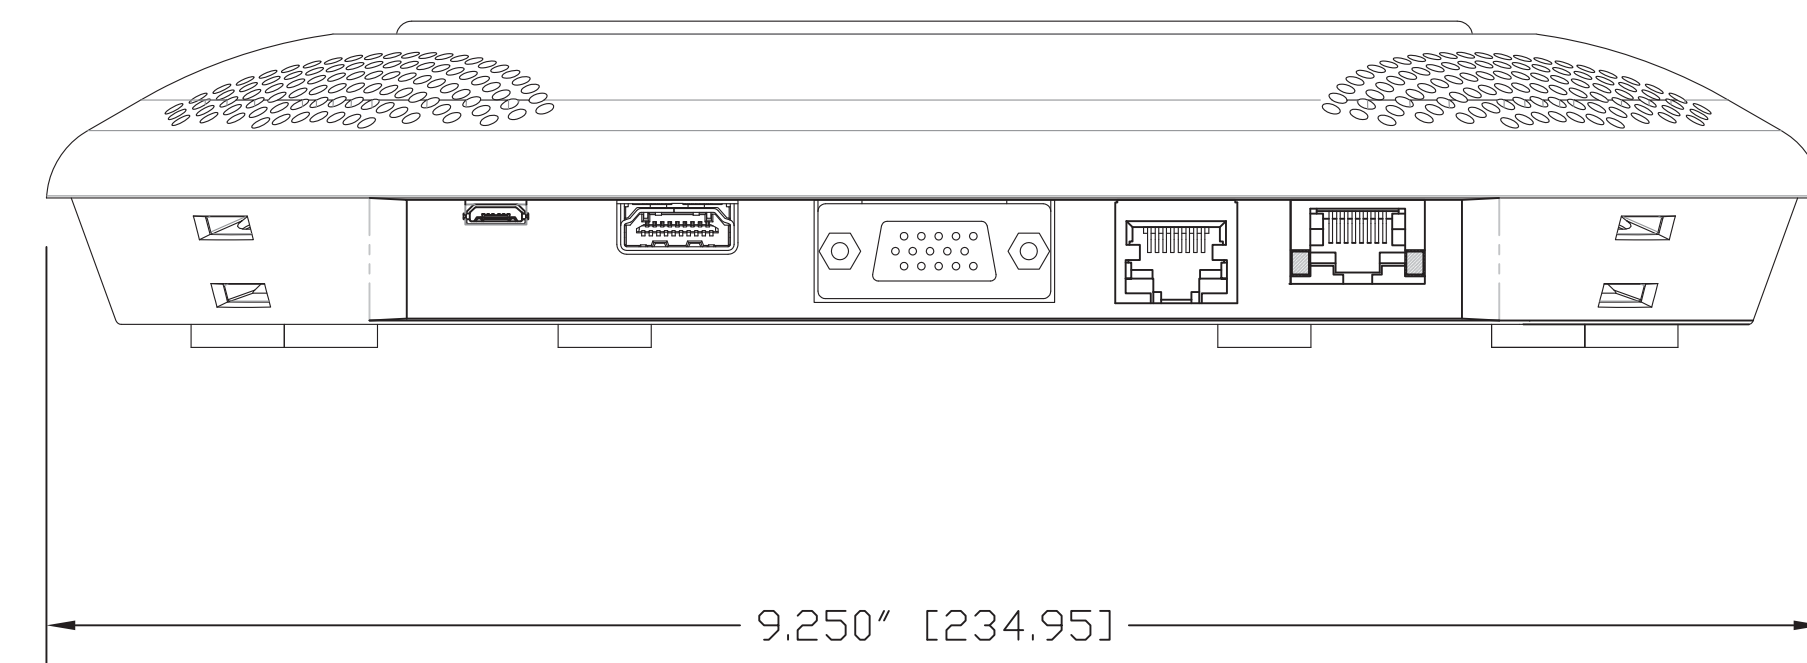

TOP VIEW

SIDE VIEW

BOTTOM VIEW

SIDE VIEW - FRONT

SIDE VIEW - CONNECTORS

Touchboards
 205 Westwood Ave, Long Branch, NJ 07740
 Phone: 866-94 BOARDS (26273) / (732)-222-1511
 Fax: (732)-222-7088 | E-mail: sales@touchboards.com

| | | | |
|---------------------------------------------------------------------------------------------------------------------------------------------------------------------------------------------------------|-------------------|----------------------------------------------------------------------------------------------------------------------------------------------------------------------------------------------------------------------------------------------------------------------------------------------|-------------------------------------|
| vaddio | | GENERAL NOTES: DIMENSIONS ARE IN INCHES (IN) UNLESS OTHERWISE NOTED. DO NOT DISTRIBUTE WITHOUT EXPRESS WRITTEN PERMISSION OF VADDIO. DUE TO OUR CONTINUING EFFORTS TO ENHANCE OUR PRODUCTS, WE RESERVE THE RIGHT TO CHANGE SPECIFICATIONS WITHOUT PRIOR NOTICE OR OBLIGATION. | |
| GroupSTATION Mic-Dock | | | |
| Control Dock with 4-AEC Mics, Dial Pad and User Interface | | | |
| DRAWN RAR/WLF | CHECKED | APPROVED RAR | DATE 08/30/2013 |
| THIS DRAWING, INCLUDING ALL SUBJECT MATTERS INDICATED THEREON OR DERIVED THEREFROM, COMPRISES PROPRIETARY INFORMATION AND IS THE EXPRESS PROPERTY OF VADDIO. All Rights Reserved - Copyright 2013 | | | |
| MATERIALS Customer Spec Drawing | VARIOUS Materials | SCALE 1:1 SIZE D | DRAWING No. 8800-000 REV B |