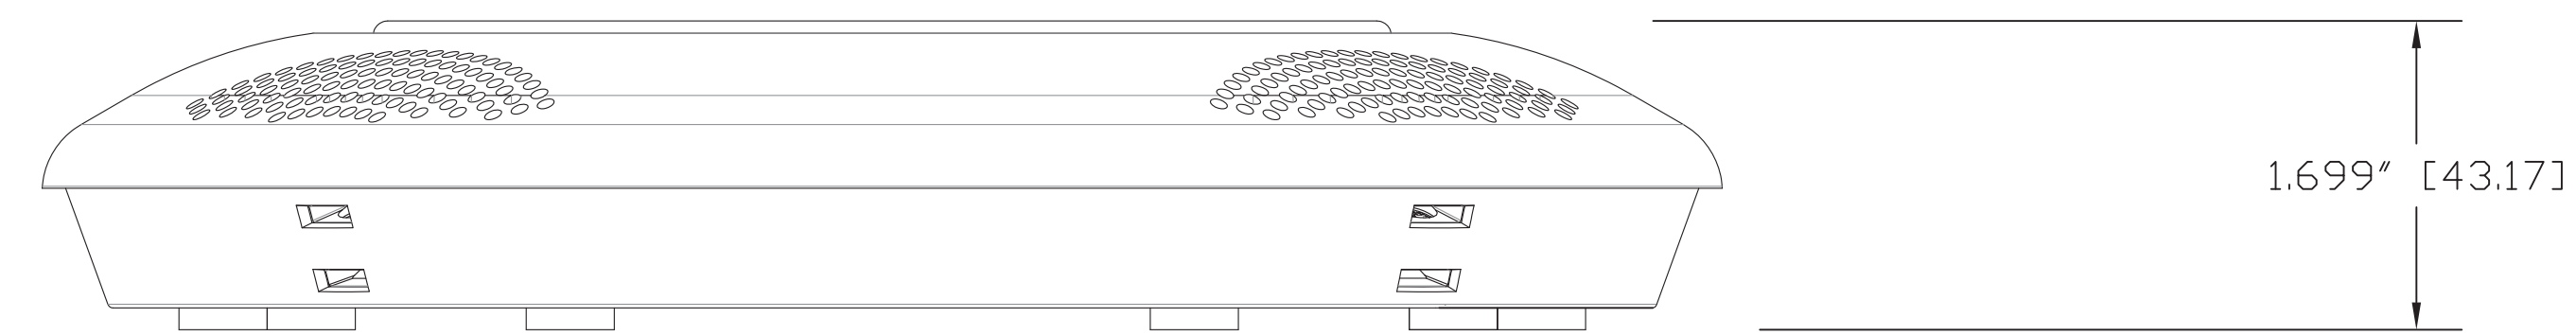

TOP VIEW

SIDE VIEW

BOTTOM VIEW

SIDE VIEW - FRONT

SIDE VIEW - CONNECTORS

Touchboards
 205 Westwood Ave, Long Branch, NJ 07740
 Phone: 866-94 BOARDS (26273) / (732)-222-1511
 Fax: (732)-222-7088 | E-mail: sales@touchboards.com

| | | | |
|---------------------------------------------------------------------------------------------------------------------------------------------------------------------------------------------------------|-------------------|----------------------------------------------------------------------------------------------------------------------------------------------------------------------------------------------------------------------------------------------------------------------------------------------|-------------------------------------|
| vaddio | | GENERAL NOTES: DIMENSIONS ARE IN INCHES (IN) UNLESS OTHERWISE NOTED. DO NOT DISTRIBUTE WITHOUT EXPRESS WRITTEN PERMISSION OF VADDIO. DUE TO OUR CONTINUING EFFORTS TO ENHANCE OUR PRODUCTS, WE RESERVE THE RIGHT TO CHANGE SPECIFICATIONS WITHOUT PRIOR NOTICE OR OBLIGATION. | |
| GroupSTATION Mic-Dock | | | |
| Control Dock with 4-AEC Mics, Dial Pad and User Interface | | | |
| DRAWN RAR/WLF | CHECKED | APPROVED RAR | DATE 08/30/2013 |
| THIS DRAWING, INCLUDING ALL SUBJECT MATTERS INDICATED THEREON OR DERIVED THEREFROM, COMPRISES PROPRIETARY INFORMATION AND IS THE EXPRESS PROPERTY OF VADDIO. All Rights Reserved - Copyright 2013 | | | |
| MATERIALS Customer Spec Drawing | VARIOUS Materials | SCALE 1:1 SIZE D | DRAWING No. 8800-000 REV B |