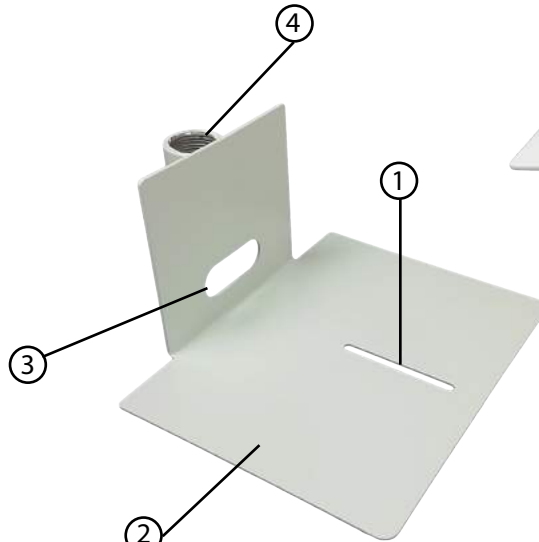

HuddleCamHD Large Universal Ceiling Mount

HuddleCamHD

Model Number: HCM-2C

Features

- Mounts to ceiling using standard 1" NPT pipe
- White powder coat finish provides long lasting durability
- Universally compatible with all center mount cameras
- Pipe and ceiling flange not included
- 3 Year Warranty

Compatibility

- HuddleCam Air 12X
- HuddleCam Air 20X
- Most large based SONY, Panasonic, Cisco, Polycom and Vaddio cameras with a 1/4-20 mounting hole.

This universal thin profile ceiling mount was designed specifically for an ideal way to ceiling mount a camera under any ceiling type. Constructed from heavy gauge steel, this mount comes with a 3 year manufacture warranty.

- 1. Slot for 1/4-20 machine screw**
Secures camera to mount.
- 2. Mount Base**
9-13/16" wide universal metal camera tray.
- 3. Cable Access**
Convenient cable access through mount and pipe.
- 4. Integrated 1" NPT Nipple**
Allows mounting upright or up side down.

Specifications

Size & Weight	
Dimensions (in.):	9-13/16W x 9-3/8D x 5-1/8H
Dimensions (mm.):	250W x 239D x 131H
Weight (lbs.):	3.4
Weight (kg.):	1.55

What's in the Box

Camera Mount	
Mounting Hardware:	(1) Quarter Twenty bolt
	Pipe + Ceiling flange not included