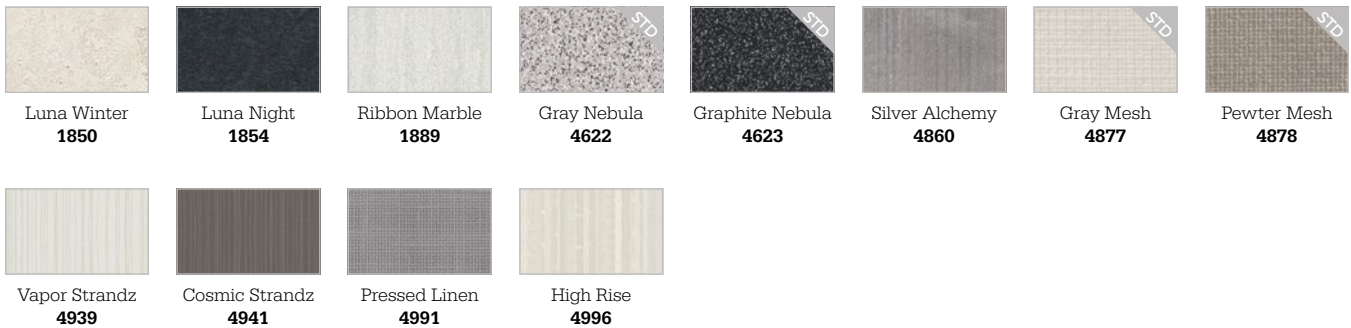

HPL Collection

Woodgrain Laminates

Solid Laminates

Pattern Laminates

MooreCo + MooreCo Contract
 2885 Lorraine Avenue Temple, TX 76501
 p: 800.749.2258 | f: 866.888.7483
 www.moorecoinc.com

Extended lead times, MOQs, and/or upcharges may apply to non-standard laminates.

Rev 05/10/21

Designer HPL Collection

Designer Woodgrain Laminates

Pepper Alona
Y0287

Indonesian
Rosewood
Y0548

Raw Eucalyptus
Y0559

Umber Walnut
Crossgrain
Y0603

Yaki Shiro
Y0622

Natural
Tulipwood
Y0654

Cedar
Y0655

Mocha Ash
Y0664

Western White
Pine
Y0693

Ghost Maple
Y0694

Quiet Hinoki
Y0785

Edge Grain
Breeze
Y0809

Designer Solid Laminates