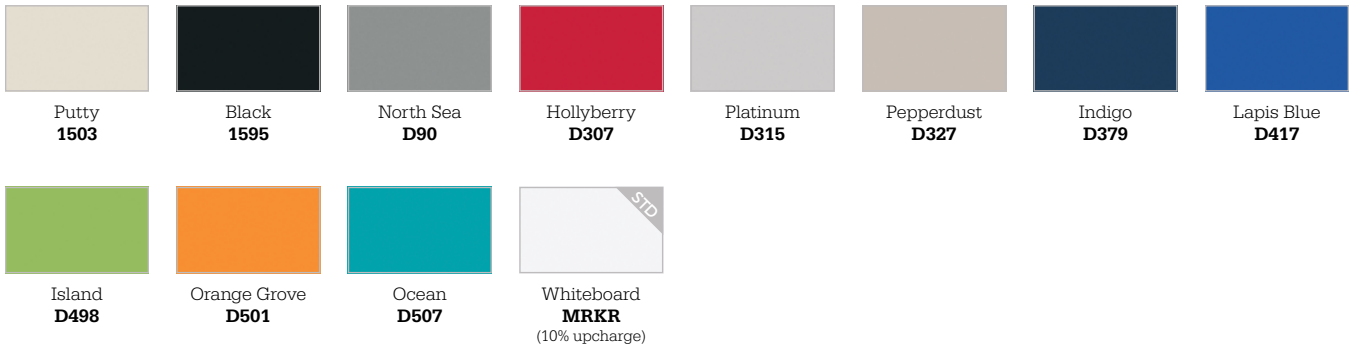

Solid Laminates