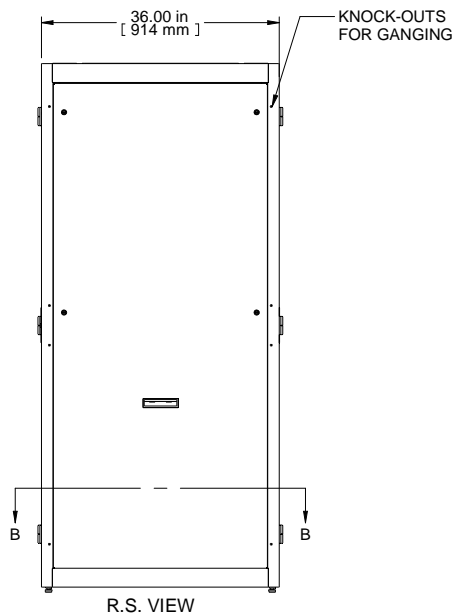

Item Number	Title	Quantity
1	C4 - FRAME (24X73X36)	1
2	C4 - SIDE PANEL ASSEMBLY	2
3	TOP WITH FAN [4] PROVISION	1
4	C4/DC100 - SQ. HOLE PANEL RAILS (PAIR)	2
5	C4 - PLEXI DOOR ASSEMBLY (24X73)	1
6	C4D - FLUSH VENTED DOOR	1
7	VCTPDU - 42U CABLE MANAGEMENT	1

PART NUMBERS

C4RR247336DBK1 | PAINTED BLACK TEXTURE

NOTES

See Hammond Website for Additional Accessories

Français

Pour tous les détails sur nos produits, svp veuillez consulter notre site www.hammondmfg.com

**HAMMOND
MANUFACTURING.**

www.hammondmfg.com

PART NO. C4RR247336D