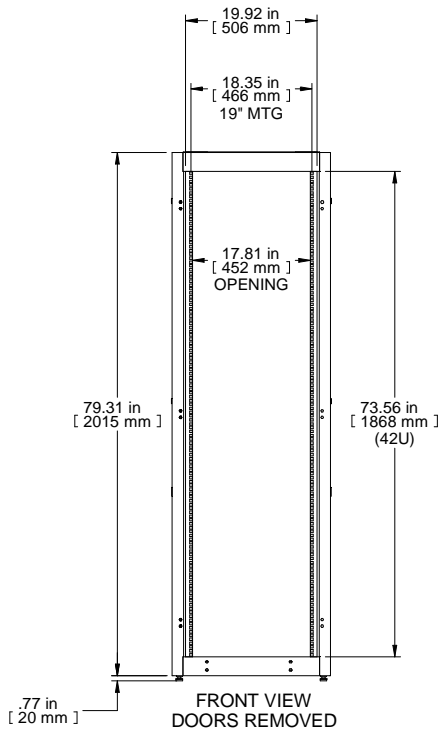

TOP OPENING
PLATE REMOVED

Item Number	Title	Quantity
1	C4 - FRAME (24X73X36)	1
2	C4 - SIDE PANEL ASSEMBLY	2
3	TOP WITH FAN [4] PROVISION	1
4	C4/DC100 - SQ. HOLE PANEL RAILS (PAIR)	2
5	C4D - FLUSH VENTED DOOR	1
6	C4 - VENTED FLUSH BARN DOOR	1
7	VCTPDU - 42U CABLE MANAGEMENT	2

PART NUMBERS

C4RR247336SBK1 | PAINTED BLACK TEXTURE

NOTES

See Hammond Website for Additional Accessories

Français

Pour tous les détails sur nos produits, svp veuillez consulter notre site www.hammondmfg.com