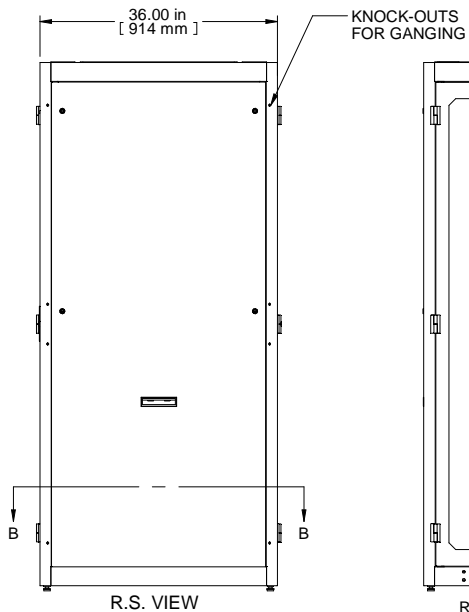

TOP OPENING
PLATE REMOVED

Item Number	Title	Quantity
1	C4 - FRAME (24X73X36)	1
2	C4 - SIDE PANEL ASSEMBLY	2
3	TOP WITH FAN [4] PROVISION	1
4	C4/DC100 - SQ. HOLE PANEL RAILS (PAIR)	2
5	C4D - FLUSH VENTED DOOR	1
6	C4 - VENTED FLUSH BARN DOOR	1
7	VCTPDU - 42U CABLE MANAGEMENT	2

PART NUMBERS

C4RR247336SBK1 | PAINTED BLACK TEXTURE

NOTES

See Hammond Website for Additional Accessories

Français

Pour tous les détails sur nos produits, svp veuillez consulter notre site www.hammondmfg.com