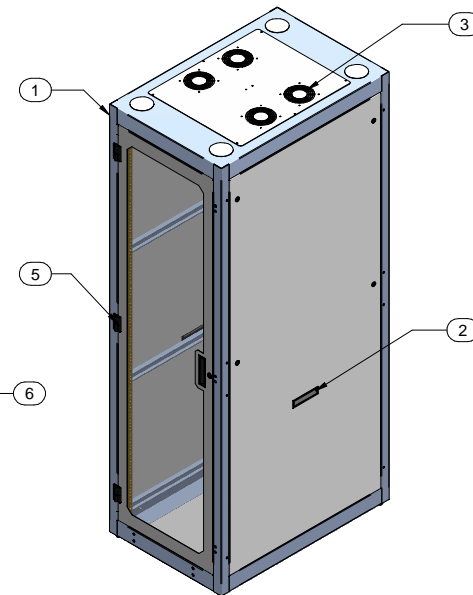

TOP OPENING
PLATE REMOVED

Item Number	Title	Quantity
1	C4 - FRAME (24X73X36)	1
2	C4 - SIDE PANEL ASSEMBLY	2
3	TOP WITH FAN [4] PROVISION	1
4	C4/DC100 - SQ. HOLE PANEL RAILS (PAIR)	2
5	C4D - FLUSH VENTED DOOR	1
6	C4 - VENTED FLUSH BARN DOOR	1
7	VCTPDU - 42U CABLE MANAGEMENT	2

PART NUMBERS

C4RR247336SBK1 | PAINTED BLACK TEXTURE

NOTES

See Hammond Website for Additional Accessories

Français

Pour tous les détails sur nos produits, svp veuillez consulter notre site www.hammondmfg.com