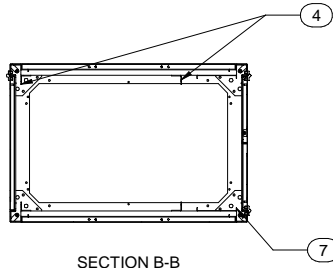

TOP OPENING
PLATE REMOVED

Item Number	Title	Quantity
1	C4 - FRAME (24X73X36)	1
2	C4 - SIDE PANEL ASSEMBLY	2
3	TOP WITH FAN [4] PROVISION	1
4	C4/DC100 - SQ. HOLE PANEL RAILS (PAIR)	2
5	C4D - FLUSH VENTED DOOR	1
6	C4 - VENTED FLUSH BARN DOOR	1
7	VCTPDU - 42U CABLE MANAGEMENT	2

PART NUMBERS

C4RR247336SBK1 | PAINTED BLACK TEXTURE

NOTES

See Hammond Website for Additional Accessories

Français

Pour tous les détails sur nos produits, svp veuillez consulter notre site www.hammondmfg.com