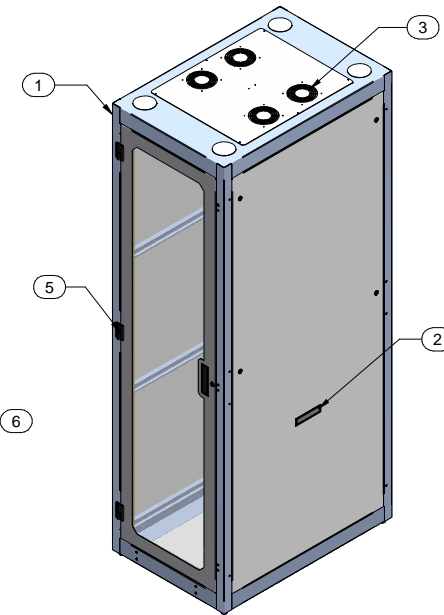

ISOMETRIC

Item Number	Title	Quantity
1	C4 - FRAME (24X77X36)	1
2	C4 - SOLID SIDE PANELS (PAIR)	2
3	TOP WITH FAN [4] PROVISION	1
4	C4 - SQ. HOLE PANEL RAILS (PAIR)	2
5	C4 - PLEXI DOOR ASSEMBLY (24X77)	1
6	C4D - FLUSH VENTED DOOR	1
7	VCTPDU - 44U CABLE MNGMT (COM56942-44)	1

PART NUMBERS

C4RR247736DBK1 | PAINTED BLACK TEXTURE

NOTES

See Hammond Website for Additional Accessories

Français

Pour tous les détails sur nos produits, svp veuillez consulter notre site www.hammondmfg.com