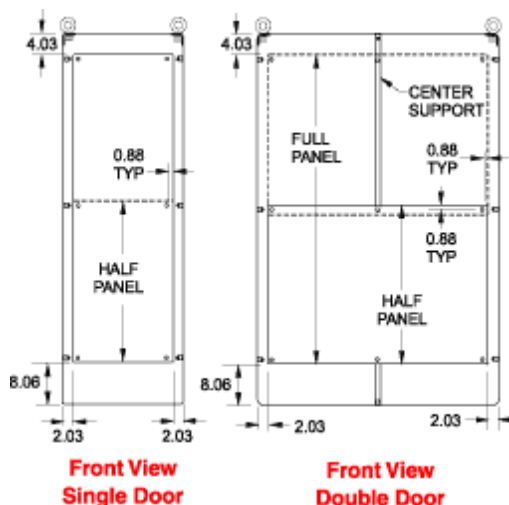

Quality Products. Service Excellence.

Inner Panels

1418FS and HN4FS Series Enclosures

- Formed from 10 gauge or 12 gauge steel.
- All double door width panels are 10 gauge steel.
- Width panels are available in full or half height.
- Depth panels are available in full height only.
- Depth and width panels are provided with all mounting hardware and center support where required.
- Half panel can be mounted in the top or bottom half of the enclosure.
- Finished in white.

Single Door Width Panels

Steel		Galv. Steel			
Part No.	Part No.	Description	Enclosure Size	Panel Size	
60TWFW	60TWFWG	Full Panel	60 x 24	48.00 x 20	
60TWHW	60TWHWG	Half Panel		24.87 x 20	
72WFW	72WFWG	Full Panel	72 x 24	60.00 x 20	
72WHW	72WHWG	Half Panel		30.87 x 20	
90YFW	90YFWG	Full Panel	90 x 24	78.00 x 20	
90YHW	90YHWG	Half Panel		39.87 x 20	
72XFW	72XFWG	Full Panel	72 x 30	60.00 x 26	
72XHW	72XHWG	Half Panel		30.87 x 26	
60TYFW	60TYFWG	Full Panel	60 x 36	48.00 x 32	
60TYHW	60TYHWG	Half Panel		24.87 x 32	
72YFW	72YFWG	Full Panel	72 x 36	60.00 x 32	
72YHW	72YHWG	Half Panel		30.87 x 32	
90YFW	90YFWG	Full Panel	90 x 36	78.00 x 32	
90YHW	90YHWG	Half Panel		39.87 x 32	

Double Door Width Panels

Steel		Galv. Steel	
-------	--	-------------	--

Steel Part No.	Galv. Steel Part No.	Description	Enclosure	Panel Size
60AWFW	60AWFWG	Full Panel	60 x 48	48.00 x 44
60AHW	60AHWG	Half Panel		24.88 x 44
72ZFW	72ZFWG	Full Panel	72 x 48	60.00 x 44
72ZHW	72ZHWG	Half Panel		30.88 x 44
72ZXF	72ZXFG	Full Panel	72 x 60	60.00 x 56
72ZXH	72ZXHG	Half Panel		30.88 x 56
72ZYF	72ZYFG	Full Panel	72 x 72	60.00 x 68
72ZYH	72ZYHG	Half Panel		30.88 x 68
90BFW	90BFWG	Full Panel	90 x 48	78.00 x 44
90BHW	90BHWG	Half Panel		39.88 x 44
90BYF	90BYFG	Full Panel	90 x 72	78.00 x 68
90BYH	90BYHG	Half Panel		39.88 x 68