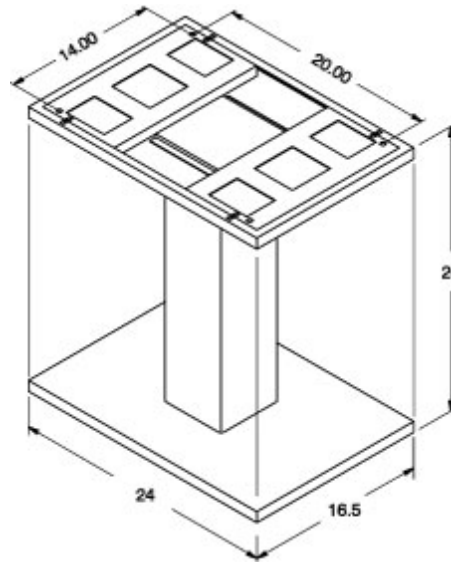

Quality Products. Service Excellence.

Pedestal S2CP Series

- Maintains NEMA rating of system.
- Formed 14 gauge steel.
- Also offered with formed 14 gauge stainless steel.
- Stiffeners added for solid stability.
- Open top and bottom provides an unobstructed wireway for pull through cabling.
- Can be mounted directly on floor or on a plinth.
- Available in light gray and stainless steel.