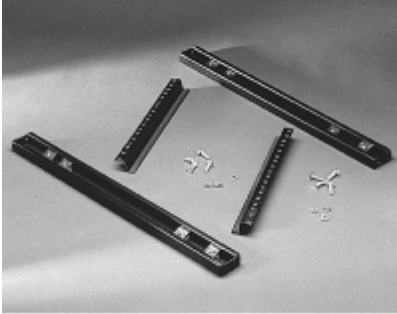

## CRT Mounting Kit *S2CMK Series*

- Adjustable width allows for mounting of most CRT models.
- For use in Turrets or Data Terminal.
- Mounts onto Rail Support Kits (not included - see above).
- Finished in textured black.