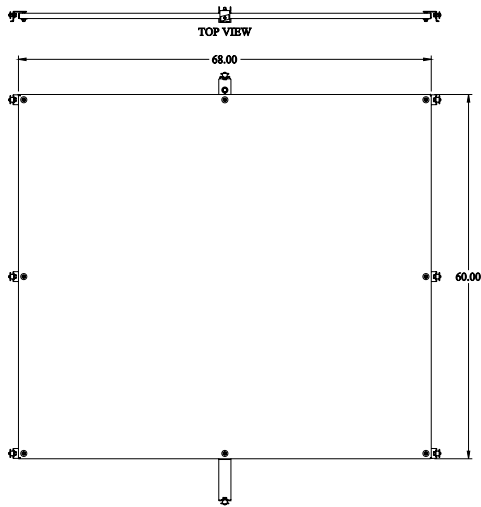

**HW** PART No. 72ZYFW  
© 2008 HAMMFG INC.  
[www.hammfg.com](http://www.hammfg.com)  
Data subject to change without notice  
Isometric drawing Not to Scale

REAR VIEW

SIDE VIEW

TOP VIEW

FRONT VIEW

BOTTOM VIEW

ISOMETRIC VIEW