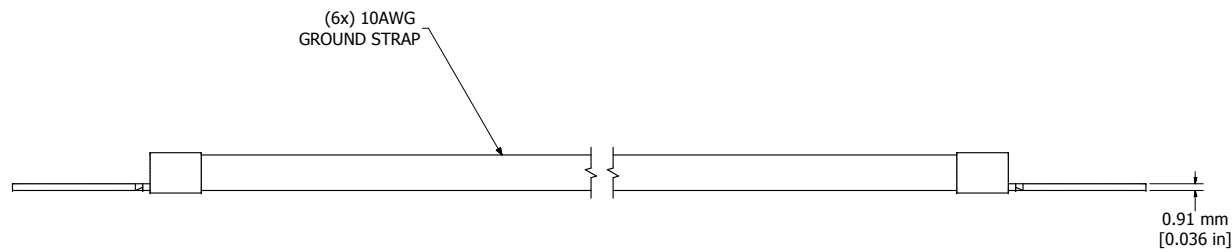

VIEW FROM TOP

ISOMETRIC VIEW

VIEW FROM SIDE

GRDKIT02
Cable - #10 TC TEW Green/Yellow
Terminals - 10 GA Ring Terminal for 1/4" & #10 Stud
Hardware
12 - #10-32 x 3/4" Screws
12 - #10-32 Locking Nuts
12 - #10 Locktooth Washers
12 - #10 Flat Washer
12 - 1/4"-20 x 1/2" Screws
12 - 1/4"-20 Locking Nuts
12 - 1/4" Locktooth Washers
12 - 1/4" Flat Washers