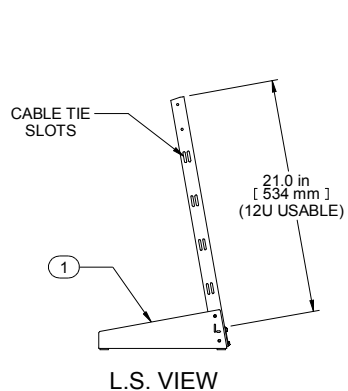

L.S. VIEW

Item Number	Title	Quantity
1	DESKTOP RACK BASE (LH)	1
2	DESKTOP RACK BASE (RH)	1
3	19\"/>	

PART NUMBERS

HDR12U | PAINTED BLACK SMOOTH

NOTES

MOUNTING HARDWARE INCLUDED
SHIPPED FLAT PACKED
SEE WEB SITE FOR ADDITIONAL ACCESSORIES

PART NO. HDR12U