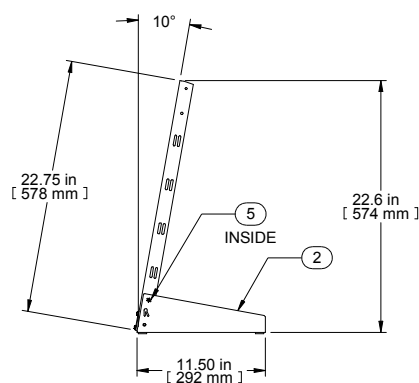

R.S. VIEW

Item Number	Title	Quantity
1	DESKTOP RACK BASE (LH)	1
2	DESKTOP RACK BASE (RH)	1
3	19\"/>	

PART NUMBERS

HDR12U | PAINTED BLACK SMOOTH

NOTES

MOUNTING HARDWARE INCLUDED
SHIPPED FLAT PACKED
SEE WEB SITE FOR ADDITIONAL ACCESSORIES

PART NO. HDR12U