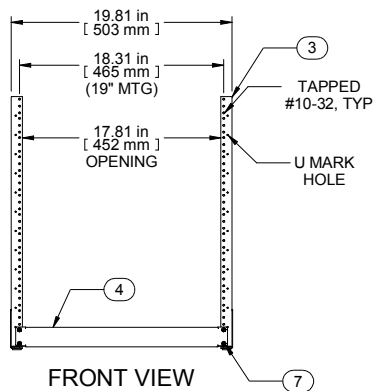

FRONT VIEW

Item Number	Title	Quantity
1	DESKTOP RACK BASE (LH)	1
2	DESKTOP RACK BASE (RH)	1
3	19\"/>	

PART NUMBERS

HDR12U | PAINTED BLACK SMOOTH

NOTES

MOUNTING HARDWARE INCLUDED
SHIPPED FLAT PACKED
SEE WEB SITE FOR ADDITIONAL ACCESSORIES

PART NO. HDR12U