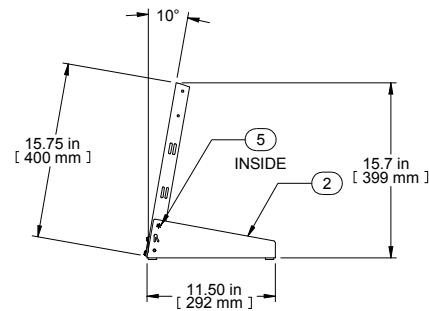

TOP VIEW

L.S. VIEW

FRONT VIEW

R.S. VIEW

BOTTOM VIEW

Item Number	Title	Quantity
1	DESKTOP RACK BASE (LH)	1
2	DESKTOP RACK BASE (RH)	1
3	19" TAPPED DESKTOP RAIL	2
4	DESKTOP RACK SPACER PANEL	1
5	10-32 KEP NUT	4
6	PLUG BUMPER	4
7	SCREW 10-32 X 5/8"	4

PART NUMBERS

HDR8U | PAINTED BLACK SMOOTH

NOTES

MOUNTING HARDWARE INCLUDED
 SHIPPED FLAT PACKED
 SEE WEB SITE FOR ADDITIONAL ACCESSORIES

Data subject to change without notice. Isometric drawing not to scale.
 Les données sont sujettes à changement sans préavis.