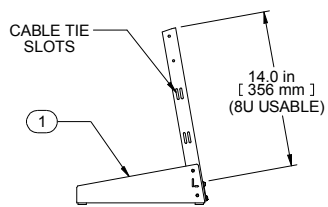

TOP VIEW

L.S. VIEW

FRONT VIEW

R.S. VIEW

BOTTOM VIEW

Item Number	Title	Quantity
1	DESKTOP RACK BASE (LH)	1
2	DESKTOP RACK BASE (RH)	1
3	19" TAPPED DESKTOP RAIL	2
4	DESKTOP RACK SPACER PANEL	1
5	10-32 KEP NUT	4
6	PLUG BUMPER	4
7	SCREW 10-32 X 5/8"	4

PART NUMBERS

HDR8U | PAINTED BLACK SMOOTH

NOTES

MOUNTING HARDWARE INCLUDED
 SHIPPED FLAT PACKED
 SEE WEB SITE FOR ADDITIONAL ACCESSORIES

Data subject to change without notice. Isometric drawing not to scale.
 Les données sont sujettes à changement sans préavis.