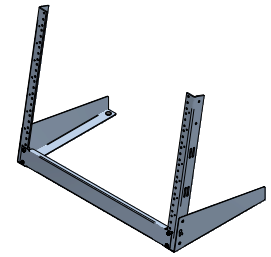

TOP VIEW

L.S. VIEW

FRONT VIEW

R.S. VIEW

BOTTOM VIEW

Item Number	Title	Quantity
1	DESKTOP RACK BASE (LH)	1
2	DESKTOP RACK BASE (RH)	1
3	19" TAPPED DESKTOP RAIL	2
4	DESKTOP RACK SPACER PANEL	1
5	10-32 KEP NUT	4
6	PLUG BUMPER	4
7	SCREW 10-32 X 5/8"	4

PART NUMBERS

HDR8U | PAINTED BLACK SMOOTH

NOTES

MOUNTING HARDWARE INCLUDED
 SHIPPED FLAT PACKED
 SEE WEB SITE FOR ADDITIONAL ACCESSORIES

Data subject to change without notice. Isometric drawing not to scale.
 Les données sont sujettes à changement sans préavis.