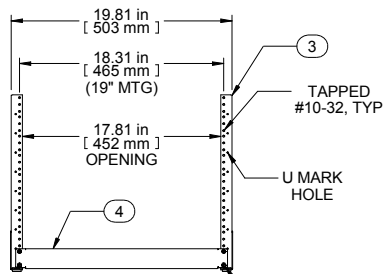

TOP VIEW

L.S. VIEW

FRONT VIEW

R.S. VIEW

BOTTOM VIEW

Item Number	Title	Quantity
1	DESKTOP RACK BASE (LH)	1
2	DESKTOP RACK BASE (RH)	1
3	19" TAPPED DESKTOP RAIL	2
4	DESKTOP RACK SPACER PANEL	1
5	10-32 KEP NUT	4
6	PLUG BUMPER	4
7	SCREW 10-32 X 5/8"	4

PART NUMBERS

HDR8U | PAINTED BLACK SMOOTH

NOTES

MOUNTING HARDWARE INCLUDED
 SHIPPED FLAT PACKED
 SEE WEB SITE FOR ADDITIONAL ACCESSORIES

Data subject to change without notice. Isometric drawing not to scale.
 Les données sont sujettes à changement sans préavis.