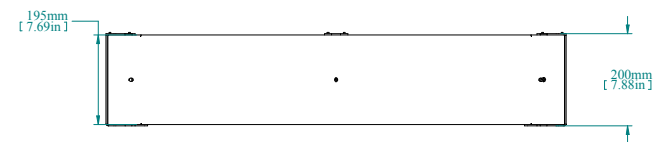

ISOMETRIC VIEW

TOP VIEW

REAR VIEW

L.S. VIEW

FRONT VIEW

PART NUMBERS	
HPLW210	PAINTED TEXTURED BLACK

NOTES
HPLW contains 4 corner supports along with corresponding front and rear panels. See Hammond Website for Additional Accessories.

Data subject to change without notice. Isometric drawing not to scale.

**HAMMOND
MANUFACTURING™**
www.hammondmfg.com
PART NO. HPLW210