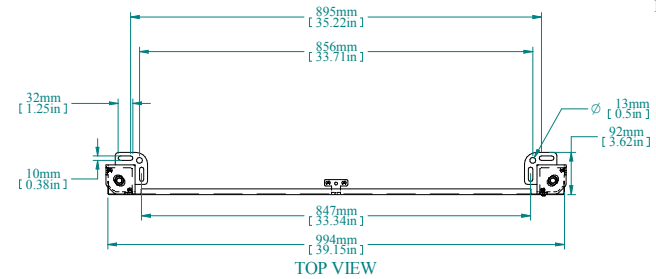

ISOMETRIC VIEW

TOP VIEW

REAR VIEW

L.S. VIEW

FRONT VIEW

PART NUMBERS	
HPLW210	PAINTED TEXTURED BLACK

NOTES
HPLW contains 4 corner supports along with corresponding front and rear panels. See Hammond Website for Additional Accessories.

Data subject to change without notice. Isometric drawing not to scale.

**HAMMOND
MANUFACTURING™**
www.hammondmfg.com
PART NO. HPLW210