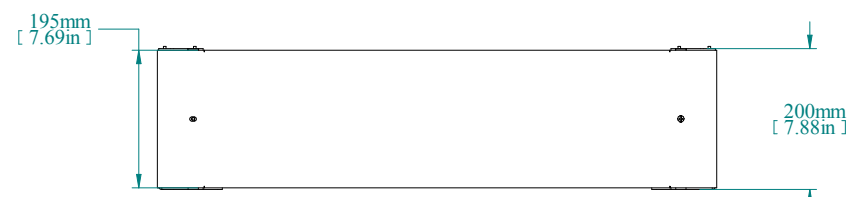

ISOMETRIC VIEW

TOP VIEW

REAR VIEW

L.S. VIEW

FRONT VIEW

| PART NUMBERS |                        |
|--------------|------------------------|
| HPLW28       | PAINTED TEXTURED BLACK |

| NOTES  |
|--|
| HPLW contains 4 corner supports along with corresponding front and rear panels.<br>See Hammond Website for Additional Accessories. |

Data subject to change without notice. Isometric drawing not to scale.

**HAMMOND  
MANUFACTURING™**  
www.hammondmfg.com  
PART NO. HPLW28