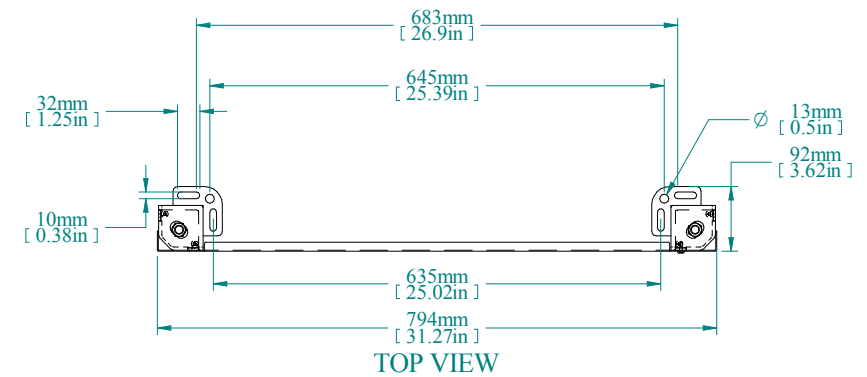

ISOMETRIC VIEW

TOP VIEW

REAR VIEW

L.S. VIEW

FRONT VIEW

| PART NUMBERS |                        |
|--------------|------------------------|
| HPLW28       | PAINTED TEXTURED BLACK |

| NOTES  |
|--|
| HPLW contains 4 corner supports along with corresponding front and rear panels.<br>See Hammond Website for Additional Accessories. |

Data subject to change without notice. Isometric drawing not to scale.

**HAMMOND  
MANUFACTURING™**  
www.hammondmfg.com  
PART NO. HPLW28