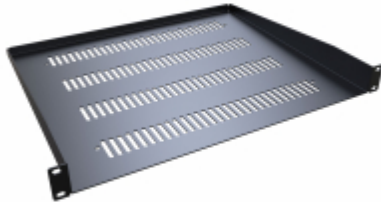

Quality Products. Service Excellence.

Universal Rack Shelf *RAS Series*

Up to 200 lbs|91 kg Weight Capacity

Features

- Constructed of 14 or 16 gauge steel.
- Universal design mounts to any standard EIA compliant rack or cabinet.
- Allows easy rack mounting of equipment or items that do not have rack mounting capabilities.
- Mounts to rack rails either as an internal shelf or external shelf/work area.
- Available in either vented or solid versions.
- Rugged textured black powder paint finish.
- TAA Compliant
- RoHS and REACH compliant
- Manufactured in North America