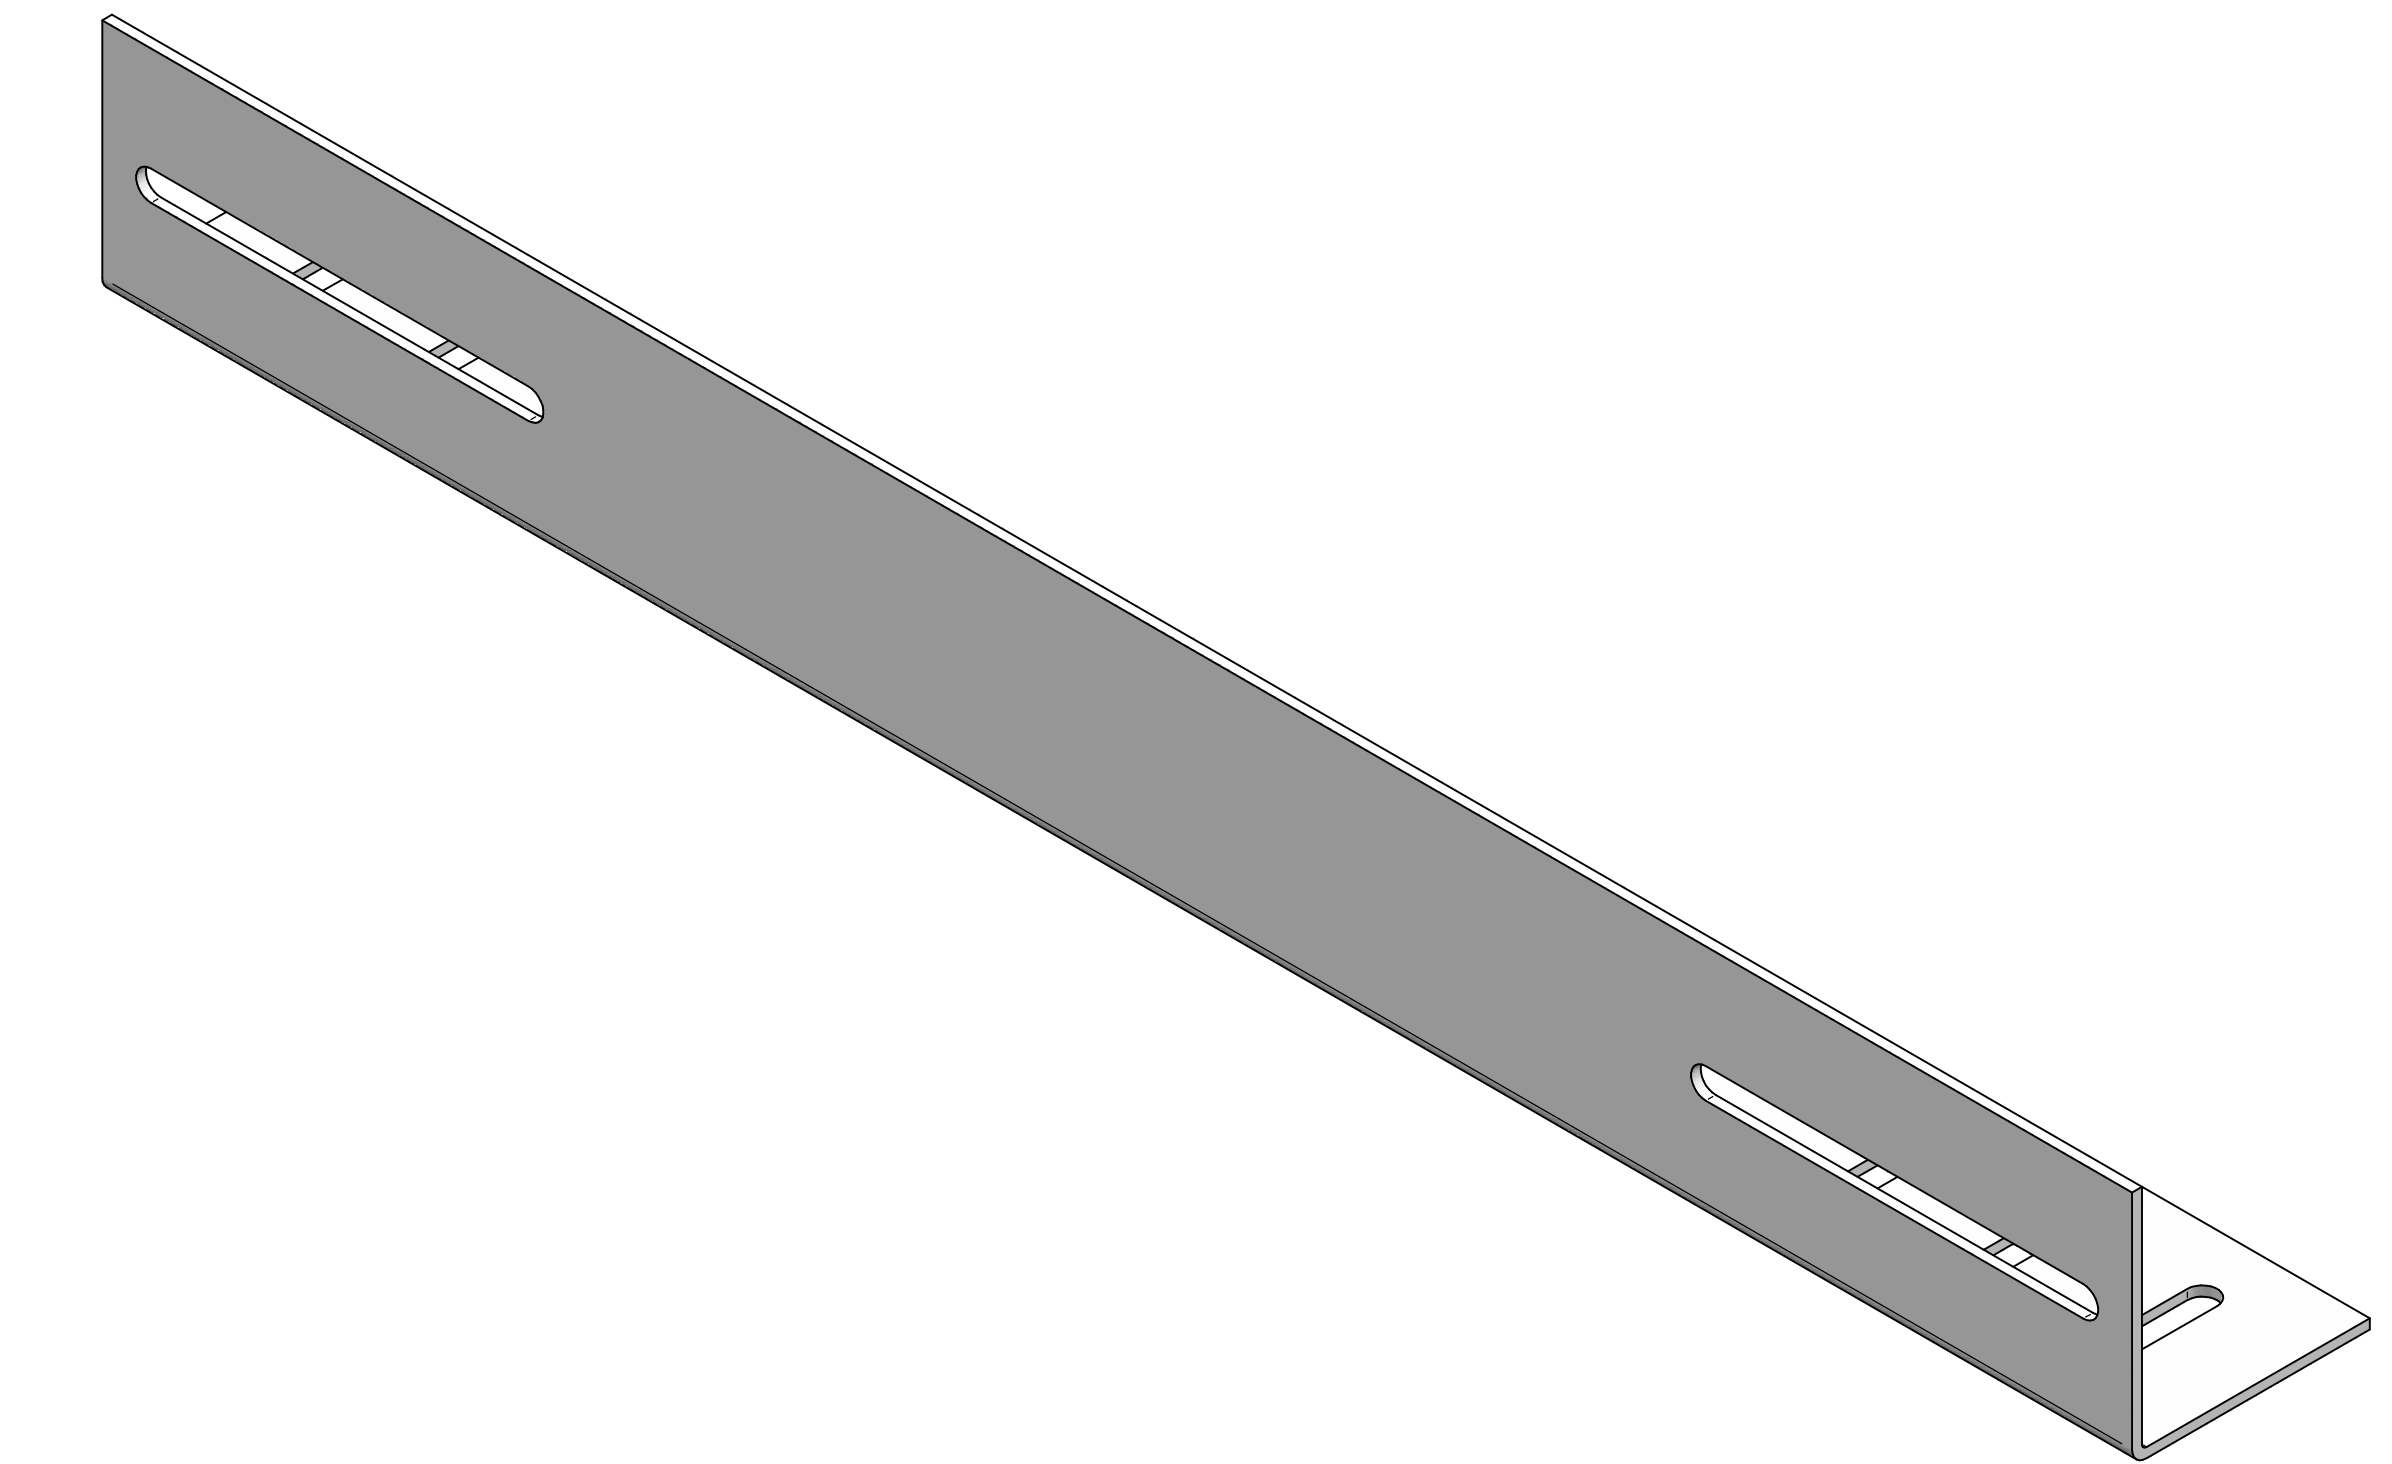

TOP VIEW

ISOMETRIC

FRONT VIEW

R.S. VIEW

PART NUMBERS	
RASA16BK3	PAINTED BLACK TEXTURED

NOTES

Sold in Pairs

Mounting Hardware Not Included