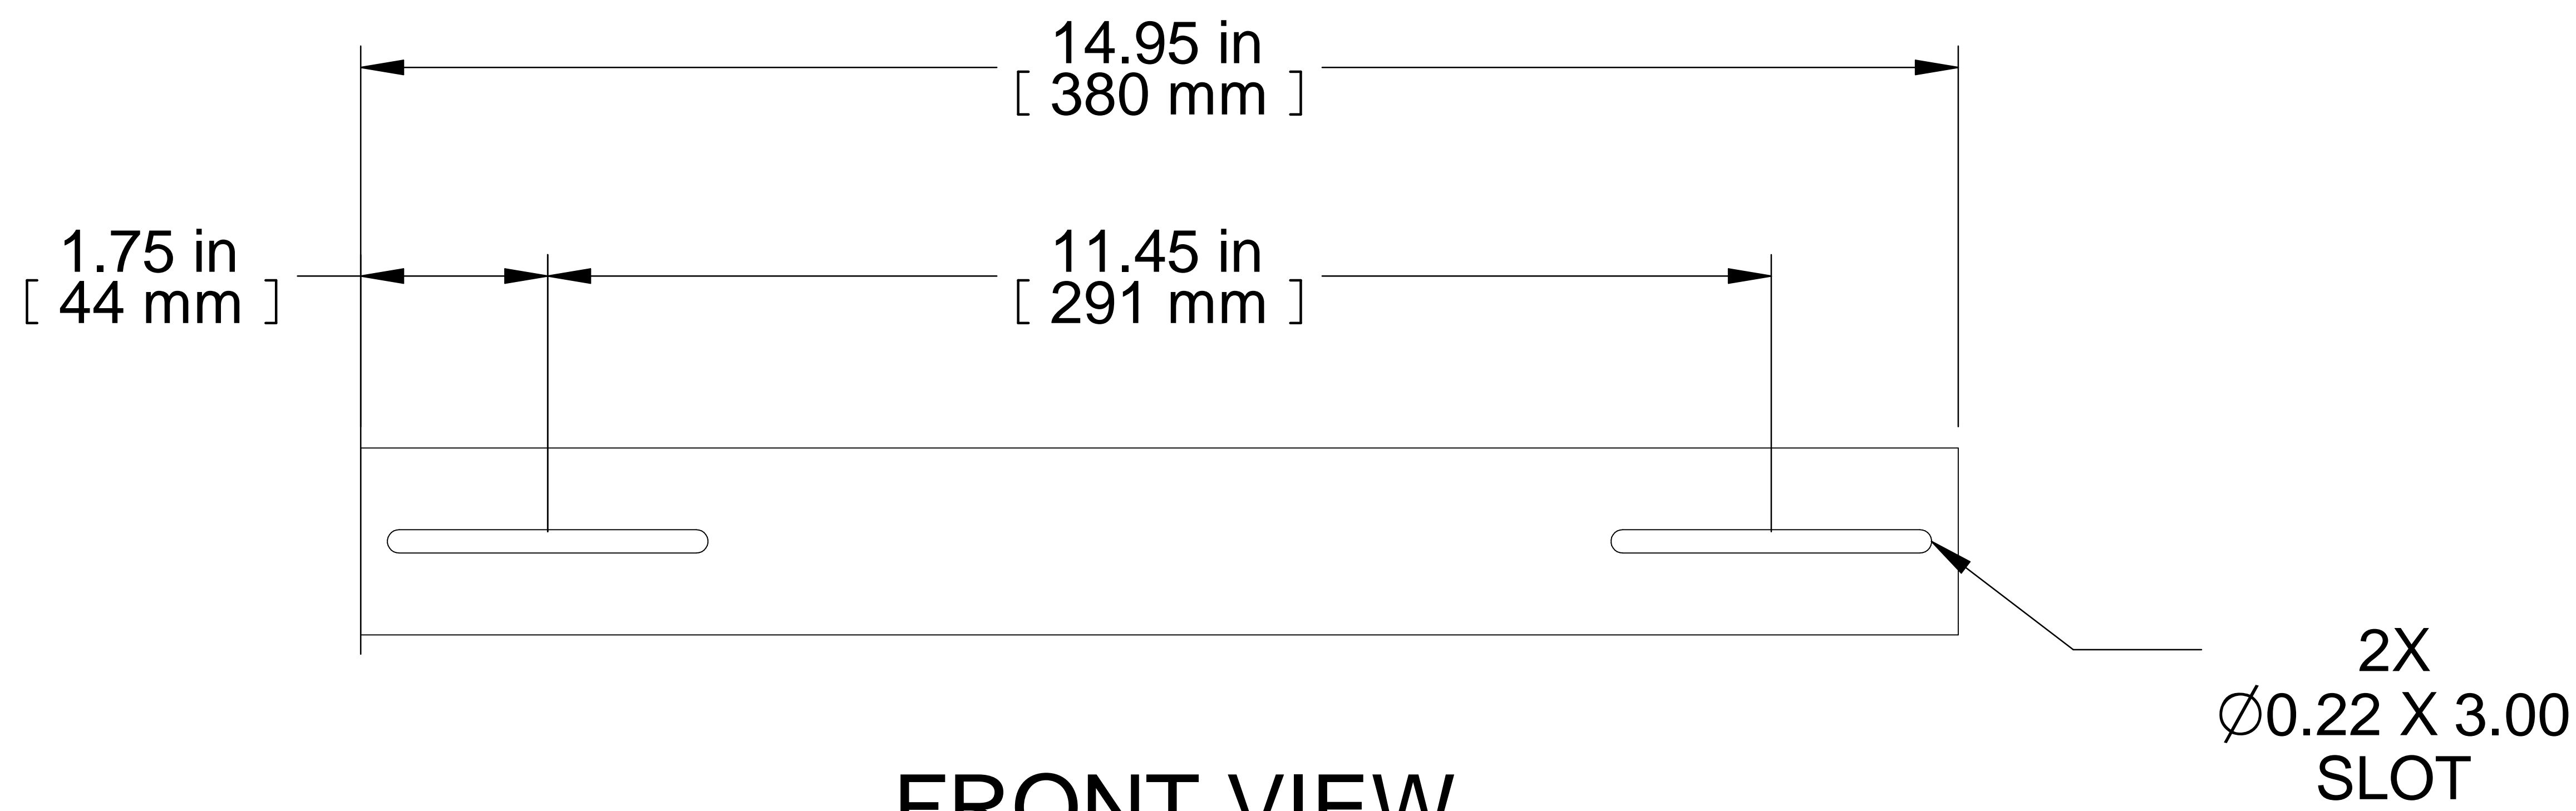

TOP VIEW

ISOMETRIC

FRONT VIEW

R.S. VIEW

PART NUMBERS	
RASA16BK3	PAINTED BLACK TEXTURED

NOTES

Sold in Pairs

Mounting Hardware Not Included