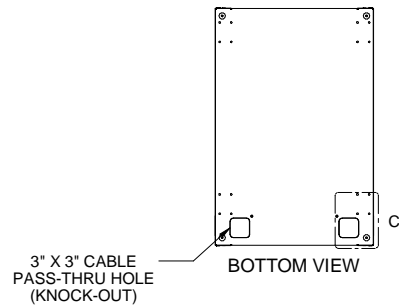

CABLE-TIE LANCE (2 PER SIDE)

1.50 X 10.00 GLAND OPENING (KNOCK-OUT)

Item Number	Title	Quantity
1	RCSC - BOTTOM PANEL	1
2	RCSC - LH SIDE FRAME	1
3	RCSC - TOP PANEL	1
4	RCSC - 12U PUNCHED PANEL RAIL	4
5	RCSC - RH SIDE FRAME	1
6	PLUG - 1.00" DIA. HOLE	4
7	PLUG - 0.38" X 1.13" CUTOUT	8
8	SCREW M6 X 1.0 X 12MM	8

PART NUMBERS
RCSC1902136BK1 PAINTED BLACK TEXTURED

NOTES
Shipped knockdown for handling ease and protection.
See Hammond Website for Additional Accessories.

Français
Pour tous les détails sur nos produits, svp veuillez consulter notre site www.hammondmfg.com
Data subject to change without notice. Isometric drawing not to scale.
Les données sont sujettes à changement sans préavis.