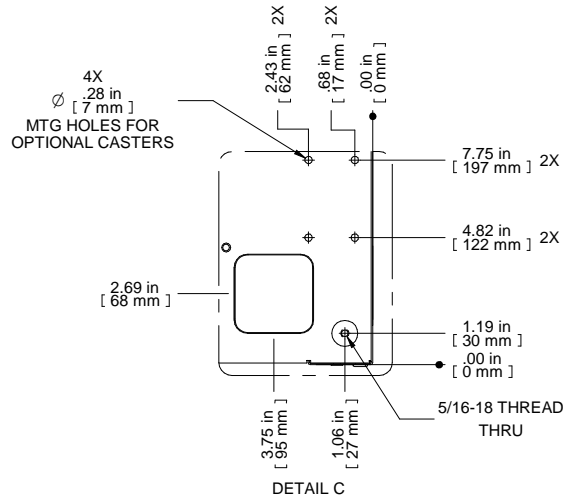

CABLE-TIE LANCE (2 PER SIDE)

1.50 X 10.00 GLAND OPENING (KNOCK-OUT)

Item Number	Title	Quantity
1	RCSC - BOTTOM PANEL	1
2	RCSC - LH SIDE FRAME	1
3	RCSC - TOP PANEL	1
4	RCSC - 12U PUNCHED PANEL RAIL	4
5	RCSC - RH SIDE FRAME	1
6	PLUG - 1.00" DIA. HOLE	4
7	PLUG - 0.38" X 1.13" CUTOUT	8
8	SCREW M6 X 1.0 X 12MM	8

PART NUMBERS
RCSC1902136BK1 PAINTED BLACK TEXTURED

NOTES
Shipped knockdown for handling ease and protection.
See Hammond Website for Additional Accessories.

Français
Pour tous les détails sur nos produits, svp veuillez consulter notre site www.hammondmfg.com
Data subject to change without notice. Isometric drawing not to scale.
Les données sont sujettes à changement sans préavis.

www.hammondmfg.com

PART NO. RCSC1902136