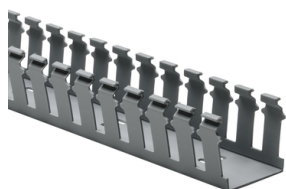

Specification Sheet

Part Number: 181-22031

Strong fingers prevent unintended breaking.

Fingers are easily deflected outward, allowing easier positioning of the wires.

Restricted opening prevents unintended removal of wires and permits any individual wire to be traced without disconnection.

Nonpermanent adhesive allows repositioning prior to final installation.

Optional covers snap on and off easily, and their nonslip lining ensures they stay in place even under vibration.

Slotted Wall Wiring Duct, 2 x 2", 6 ft Sticks, Adhesive, PVC, Gray, 30 ft/box, 120ft/ctn

Article Number 181-22031

Type SLA2X2

Color Gray (GY)

Quantity Per pack

Product Description HellermannTyton Slotted Wall Duct features breakaway fingers that provide additional access for wire leads. Each section of the duct is provided with two score lines. The upper score line is used to break away fingers when a wider opening is required. The lower score line allows the sidewall to be smoothly cut for joints and Ts. Pressure-sensitive, rubber-based adhesive backing aids in temporary positioning.

Short Description	Slotted Wall Wiring Duct, 2 x 2", 6 ft Sticks, Adhesive, PVC, Gray, 30 ft/box, 120ft/ctn
Global Part Name	SLA2X2-PVC-GY
Length L (Imperial)	6.0
Length L (Metric)	1.83
Width W (Imperial)	2.0
Width W (Metric)	50.8
Height H (Imperial)	2.07
Height H (Metric)	52.6
Mounting Hole Centers (Imperial)	4.0
Material	Polyvinylchloride (PVC)
Material Shortcut	PVC
Flammability	UL 94 V-0
Halogen Free	No
UV Resistant (Yes/No)	No