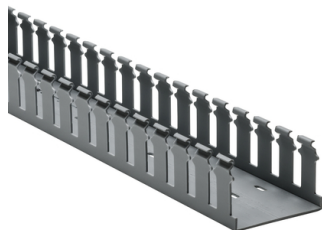

Specification Sheet

Part Number: 181-32010

Strong fingers prevent unintended breaking.

Fingers are easily deflected outward, allowing easier positioning of the wires.

Restricted opening prevents unintended removal of wires and permits any individual wire to be traced without disconnection.

Nonpermanent adhesive allows repositioning prior to final installation.

Optional covers snap on and off easily, and their nonslip lining ensures they stay in place even under vibration.

Slotted Wall Wiring Duct, 3 x 2", 6 ft Sticks, Adhesive, PVC, Gray, 30 ft/box, 120ft/ctn

Article Number 181-32010

Type SLA3X2

Color Gray (GY)

Quantity Per pack

Product Description HellermannTyton Slotted Wall Duct features breakaway fingers that provide additional access for wire leads. Each section of the duct is provided with two score lines. The upper score line is used to break away fingers when a wider opening is required. The lower score line allows the sidewall to be smoothly cut for joints and Ts. Pressure-sensitive, rubber-based adhesive backing aids in temporary positioning.

Short Description	Slotted Wall Wiring Duct, 3 x 2", 6 ft Sticks, Adhesive, PVC, Gray, 30 ft/box, 120ft/ctn
Global Part Name	SLA3X2-PVC-GY
Length L (Imperial)	6.0
Length L (Metric)	1.83
Width W (Imperial)	3.0
Width W (Metric)	76.2
Height H (Imperial)	2.07
Height H (Metric)	52.6
Mounting Hole Centers (Imperial)	4.0
Material	Polyvinylchloride (PVC)
Material Shortcut	PVC
Flammability	UL 94 V-0
Halogen Free	No
UV Resistant (Yes/No)	No