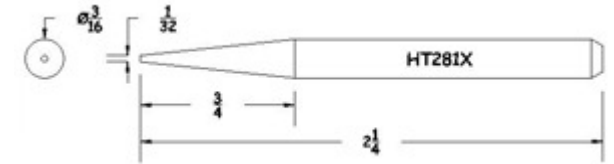

Plug Tips (3/16" Diameter)

Product Numbers HT...X

Not all Products are displayed

Conical Chisel

Full Chisel

Conical Chisel (Standard)

Pyramid

TD Full Chisel