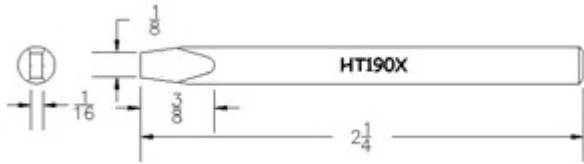

Plug Tips (3/16" Diameter)

Product Numbers HT...X

Not all Products are displayed

Conical Chisel

Full Chisel

Conical Chisel (Standard)

Pyramid

TD Full Chisel