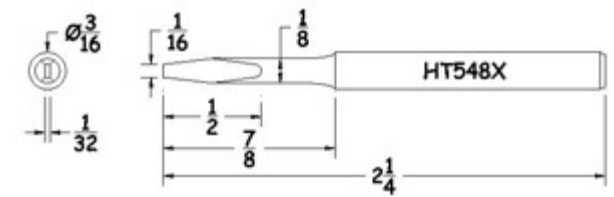

TD Semi Chisel