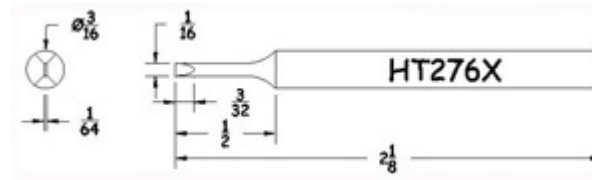

Plug Tips (3/16" Diameter)

Product Numbers HT...X

Not all Products are displayed

Conical Chisel

Full Chisel

Conical Chisel (Standard)

Pyramid

TD Full Chisel