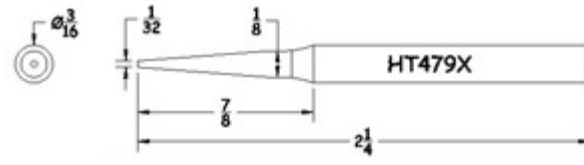

TD Sharp Conical