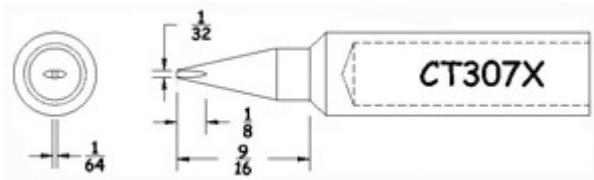

Semi-Chisel

Conical Chisel