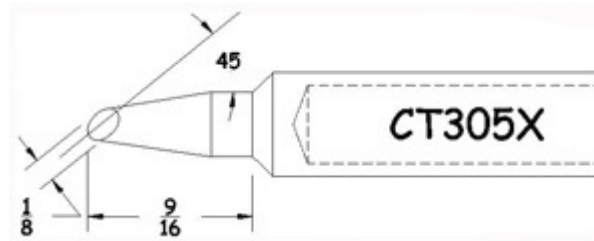

# CT Tips (CT300 Series)

Product Numbers CT...

Not all Products are displayed

Full Chisel

Semi-Chisel

Semi-Chisel

Semi-Chisel

45 deg Conical Bevel