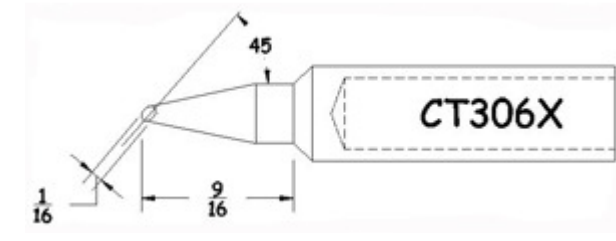

# CT Tips (CT300 Series)

Product Numbers CT...

Not all Products are displayed

Full Chisel

Semi-Chisel

Semi-Chisel

Semi-Chisel

45 deg Conical Bevel