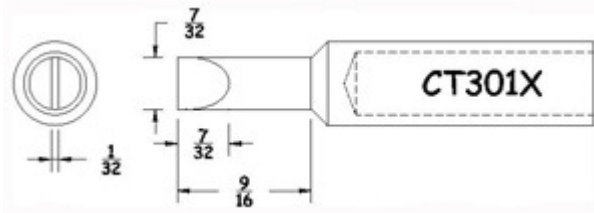

# CT Tips (CT300 Series)

Product Numbers CT...

Not all Products are displayed

Full Chisel

Semi-Chisel

Semi-Chisel

Semi-Chisel

45 deg Conical Bevel