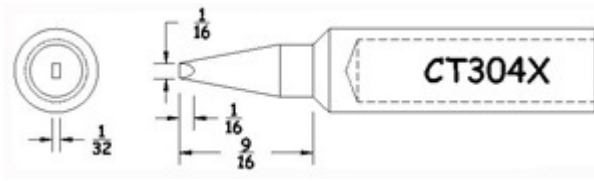

# CT Tips (CT300 Series)

Product Numbers CT...

Not all Products are displayed

Full Chisel

Semi-Chisel

Semi-Chisel

Semi-Chisel

45 deg Conical Bevel