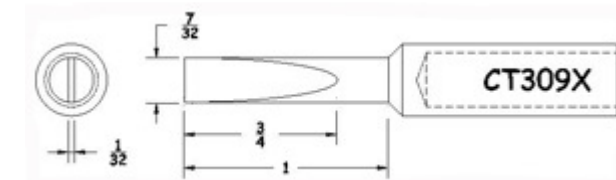

Full Chisel