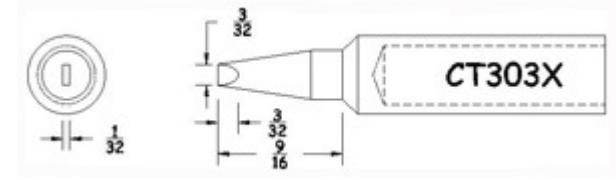

# CT Tips (CT300 Series)

Product Numbers CT...

Not all Products are displayed

Full Chisel

Semi-Chisel

Semi-Chisel

Semi-Chisel

45 deg Conical Bevel