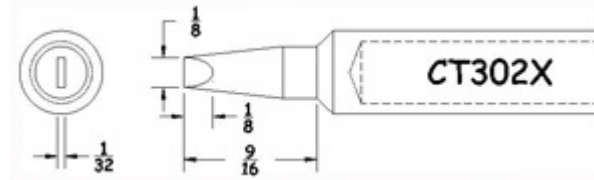

# CT Tips (CT300 Series)

Product Numbers CT...

Not all Products are displayed

Full Chisel

Semi-Chisel

Semi-Chisel

Semi-Chisel

45 deg Conical Bevel