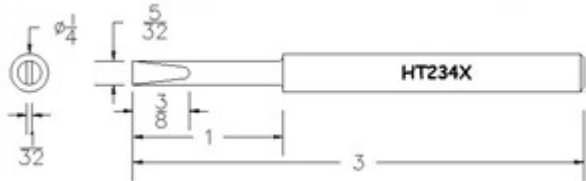

# Plug Tips (1/4" L Diameter)

Product Numbers HT...X

Not all Products are displayed

Bevel 45 Degree

Conical Sharp

Semi Chisel (Standard)

TD Full Chisel

Pyramid