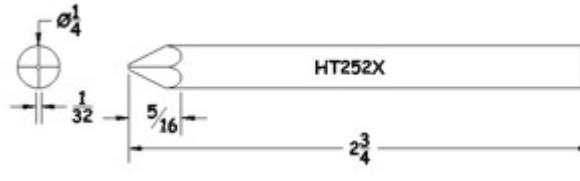

# Plug Tips (1/4" L Diameter)

Product Numbers HT...X

Not all Products are displayed

Bevel 45 Degree

Conical Sharp

Semi Chisel (Standard)

TD Full Chisel

Pyramid