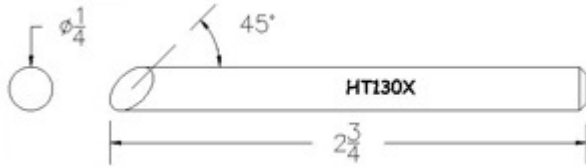

# Plug Tips (1/4" L Diameter)

Product Numbers HT...X

Not all Products are displayed

Bevel 45 Degree

Conical Sharp

Semi Chisel (Standard)

TD Full Chisel

Pyramid