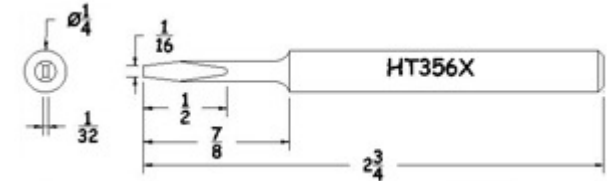

TD Semi Chisel