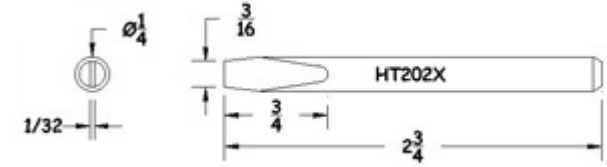

# Plug Tips (1/4" L Diameter)

Product Numbers HT...X

Not all Products are displayed

Bevel 45 Degree

Conical Sharp

Semi Chisel (Standard)

TD Full Chisel

Pyramid