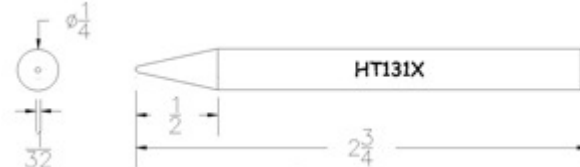

# Plug Tips (1/4" L Diameter)

Product Numbers HT...X

Not all Products are displayed

Bevel 45 Degree

Conical Sharp

Semi Chisel (Standard)

TD Full Chisel

Pyramid