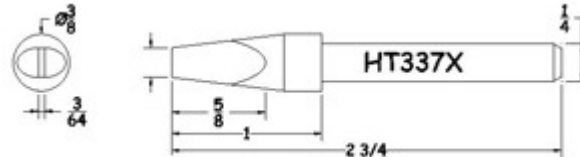

Mushroom Conical Chisel