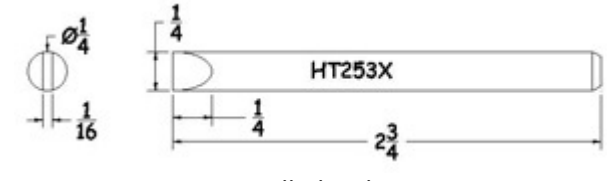

# Plug Tips (1/4" L Diameter)

Product Numbers HT...X

Not all Products are displayed

Bevel 45 Degree

Conical Sharp

Semi Chisel (Standard)

TD Full Chisel

Pyramid