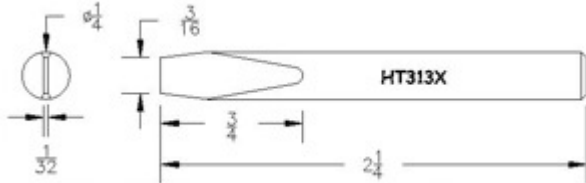

Plug Tips (1/4" Diameter)

Product Numbers HT...X

Not all Products are displayed

Semi Chisel (Standard)

TD Full Chisel

Pyramid

Sharp Conical

TD Semi-Chisel

TD Semi-Chisel

TD Semi-Chisel

Semi Chisel

Semi Chisel

Semi Chisel

Semi-Chisel

TD Full Chisel

TD Full Chisel