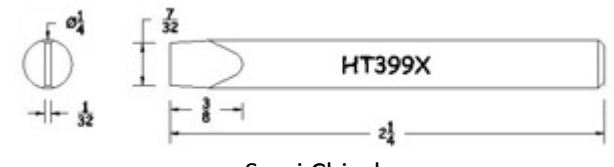

Plug Tips (1/4" Diameter)

Product Numbers HT...X

Not all Products are displayed

Semi Chisel (Standard)

TD Full Chisel

Pyramid

Sharp Conical

TD Semi-Chisel

TD Semi-Chisel

TD Semi-Chisel

Semi Chisel

Semi Chisel

Semi Chisel

Semi-Chisel

TD Full Chisel

TD Full Chisel