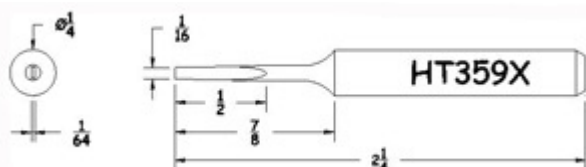

Plug Tips (1/4" Diameter)

Product Numbers HT...X

Not all Products are displayed

Semi Chisel (Standard)

TD Full Chisel

Pyramid

Sharp Conical

TD Semi-Chisel

TD Semi-Chisel

TD Semi-Chisel

Semi Chisel

Semi Chisel

Semi Chisel

Semi-Chisel

TD Full Chisel

TD Full Chisel