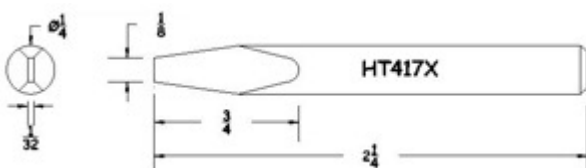

TD Semi-Chisel

TD Semi-Chisel

Semi Chisel

Semi Chisel

Semi Chisel

Semi-Chisel

TD Full Chisel

TD Full Chisel

TD Sharp Conical

Mushroom Conical Chisel

Plug Tips (1/4" Diameter)

Product Numbers HT...X

Not all Products are displayed

Page 2

Full Chisel

Conical Chisel