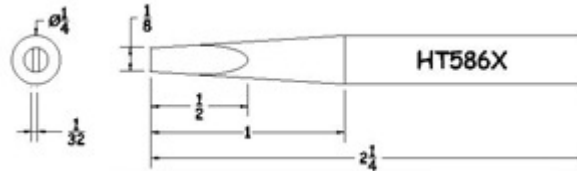

TD Sharp Conical

Mushroom Conical Chisel

Plug Tips (1/4" Diameter)

Product Numbers HT...X

Not all Products are displayed

Page 2

Full Chisel

Conical Chisel