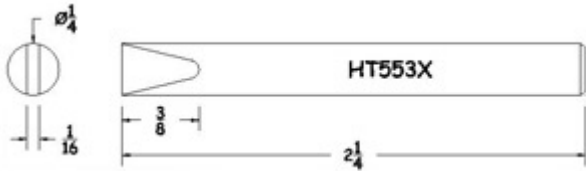

TD Sharp Conical

Mushroom Conical Chisel

Plug Tips (1/4" Diameter)

Product Numbers HT...X

Not all Products are displayed

Page 2

Full Chisel

Conical Chisel