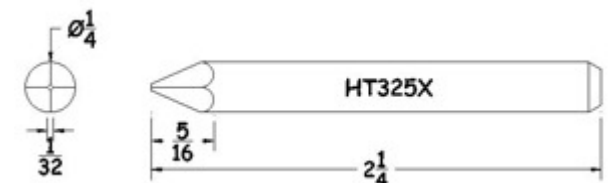

Plug Tips (1/4" Diameter)

Product Numbers HT...X

Not all Products are displayed

Semi Chisel (Standard)

TD Full Chisel

Pyramid

Sharp Conical

TD Semi-Chisel