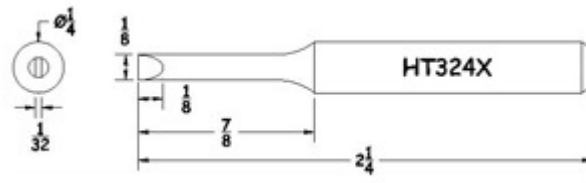

Plug Tips (1/4" Diameter)

Product Numbers HT...X

Not all Products are displayed

Semi Chisel (Standard)

TD Full Chisel

Pyramid

Sharp Conical

TD Semi-Chisel

TD Semi-Chisel

TD Semi-Chisel

Semi Chisel

Semi Chisel

Semi Chisel

Semi-Chisel

TD Full Chisel

TD Full Chisel