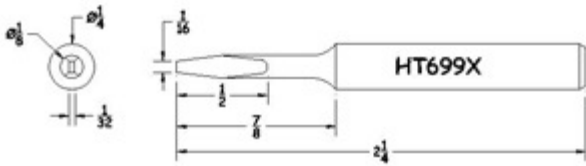

TD Semi Chisel