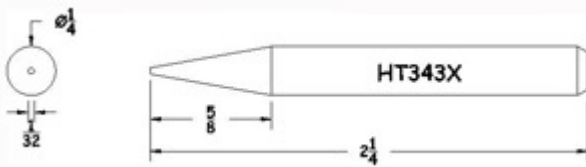

Plug Tips (1/4" Diameter)

Product Numbers HT...X

Not all Products are displayed

Semi Chisel (Standard)

TD Full Chisel

Pyramid

Sharp Conical

TD Semi-Chisel

TD Semi-Chisel

TD Semi-Chisel

Semi Chisel

Semi Chisel

Semi Chisel

Semi-Chisel

TD Full Chisel

TD Full Chisel