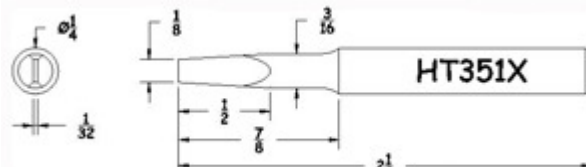

Plug Tips (1/4" Diameter)

Product Numbers HT...X

Not all Products are displayed

Semi Chisel (Standard)

TD Full Chisel

Pyramid

Sharp Conical

TD Semi-Chisel