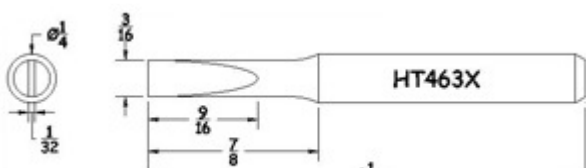

TD Semi-Chisel

TD Semi-Chisel

Semi Chisel

Semi Chisel

Semi Chisel

Semi-Chisel

TD Full Chisel

TD Full Chisel

TD Sharp Conical

Mushroom Conical Chisel

Plug Tips (1/4" Diameter)

Product Numbers HT...X

Not all Products are displayed

Page 2

Full Chisel

Conical Chisel