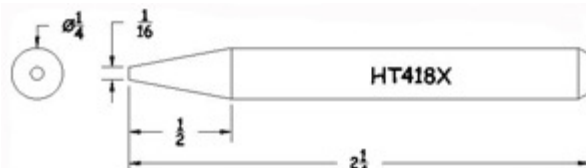

TD Semi-Chisel

TD Semi-Chisel

Semi Chisel

Semi Chisel

Semi Chisel

Semi-Chisel

TD Full Chisel

TD Full Chisel

TD Sharp Conical

Mushroom Conical Chisel

Plug Tips (1/4" Diameter)

Product Numbers HT...X

Not all Products are displayed

Page 2

Full Chisel

Conical Chisel