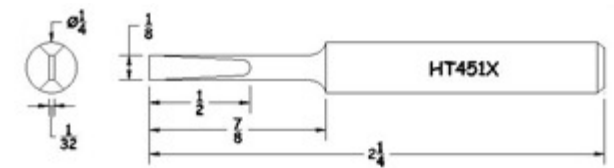

TD Semi-Chisel

TD Semi-Chisel

Semi Chisel

Semi Chisel

Semi Chisel

Semi-Chisel

TD Full Chisel

TD Full Chisel

TD Sharp Conical

Mushroom Conical Chisel

Plug Tips (1/4" Diameter)

Product Numbers HT...X

Not all Products are displayed

Page 2

Full Chisel

Conical Chisel