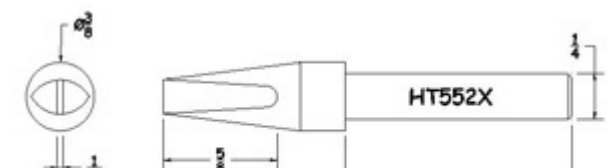

TD Semi-Chisel

TD Semi-Chisel

Semi Chisel

Semi Chisel

Semi Chisel

Semi-Chisel

TD Full Chisel

TD Full Chisel

TD Sharp Conical

Mushroom Conical Chisel

Plug Tips (1/4" Diameter)

Product Numbers HT...X

Not all Products are displayed

Page 2

Full Chisel

Conical Chisel