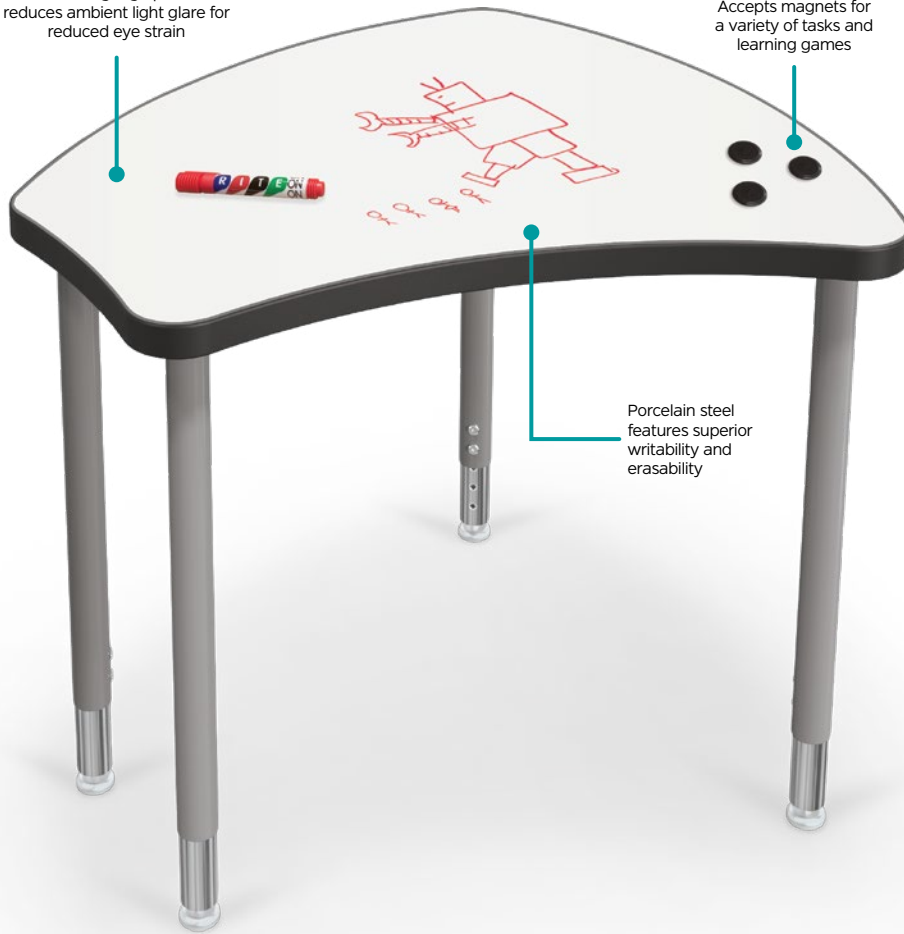

Accepts magnets for a variety of tasks and learning games

Porcelain steel features superior writability and erasability

HIERARCHY SHAPES DESK + PORCELAIN STEEL TOP

- Only available from MooreCo. Upgrade to porcelain steel top for more comfortable and durable performance.
- Upgrade your Hierarchy Shapes Desk with a superior porcelain steel top for more comfortable and durable performance, available exclusively from MooreCo.
- Porcelain steel whiteboard provides space for doodling, jotting down notes and ideas, and brainstorming. Surface accepts magnets for even more versatility.
- Porcelain reduces ambient reflection and glare over standard HPL markerboard, providing a more comfortable to use writing surface. Porcelain also has superior erasability, and comes with a lifetime guarantee.
- Tests show our 24-gauge porcelain is more than twice as hard, and twice as scratch-resistant as laminate, reducing dents, dings, and other damage. Surface is also 5.5 times more wear-resistant than laminate.
- Erasability is more than twice as good on a porcelain surface versus laminate dry erase surface when both surfaces are new, and holds up to use, showing better erasability over time.
- Porcelain resists delamination, keeping dry erasability intact for the life of the desk.
- Comes with molded polypropylene edge banding in black only. Edge is slightly raised for a fully encapsulated top, ensuring steel will not rust.
- Powder-coated steel legs are height adjustable and are available in black or platinum. Legs include floor safe glides, or choose optional casters for easy pod configuration.
- Standard legs adjust from 22" to 32"H. Ask about youth height legs for younger users (12" to 18"H) or standing height legs that adjust from 27" to 42"H for standing work or use with a stool.
- All desks meet or exceed ANSI/BIFMA testing requirements. SCS Indoor Advantage Gold Certified.